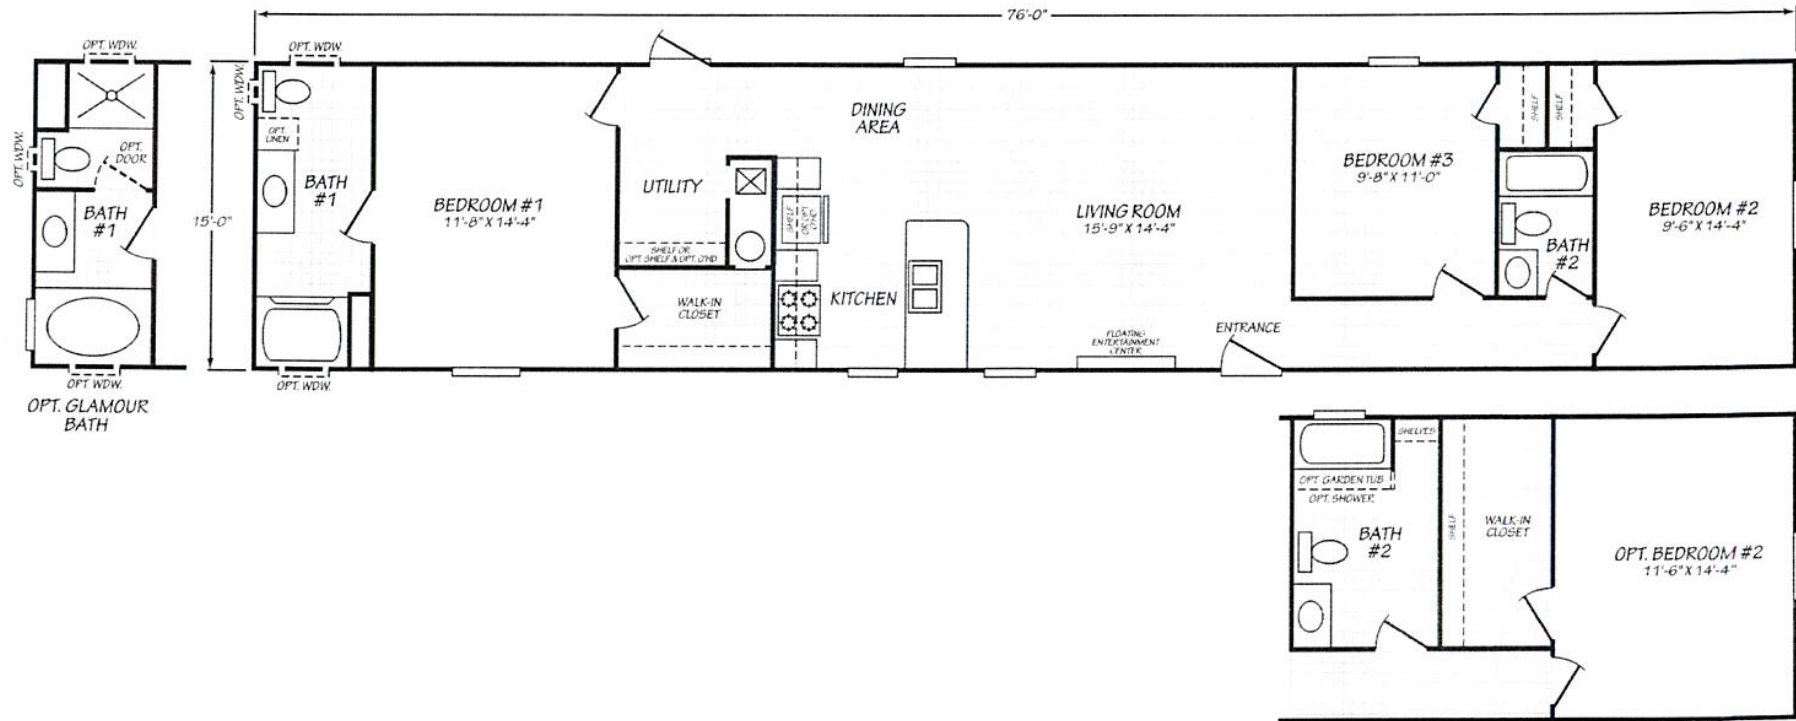

Kingstree

Westfield Classic Series

1,140 SQ. FT. (Approximate) 3 Bedroom, 2 Bath

Last Updated: 7-16-21

FACTORY SELECT HOMES
 19280 Cortez Blvd.
 Brooksville, FL 34601

FactorySelectHomes.com | 1-800-716-6337