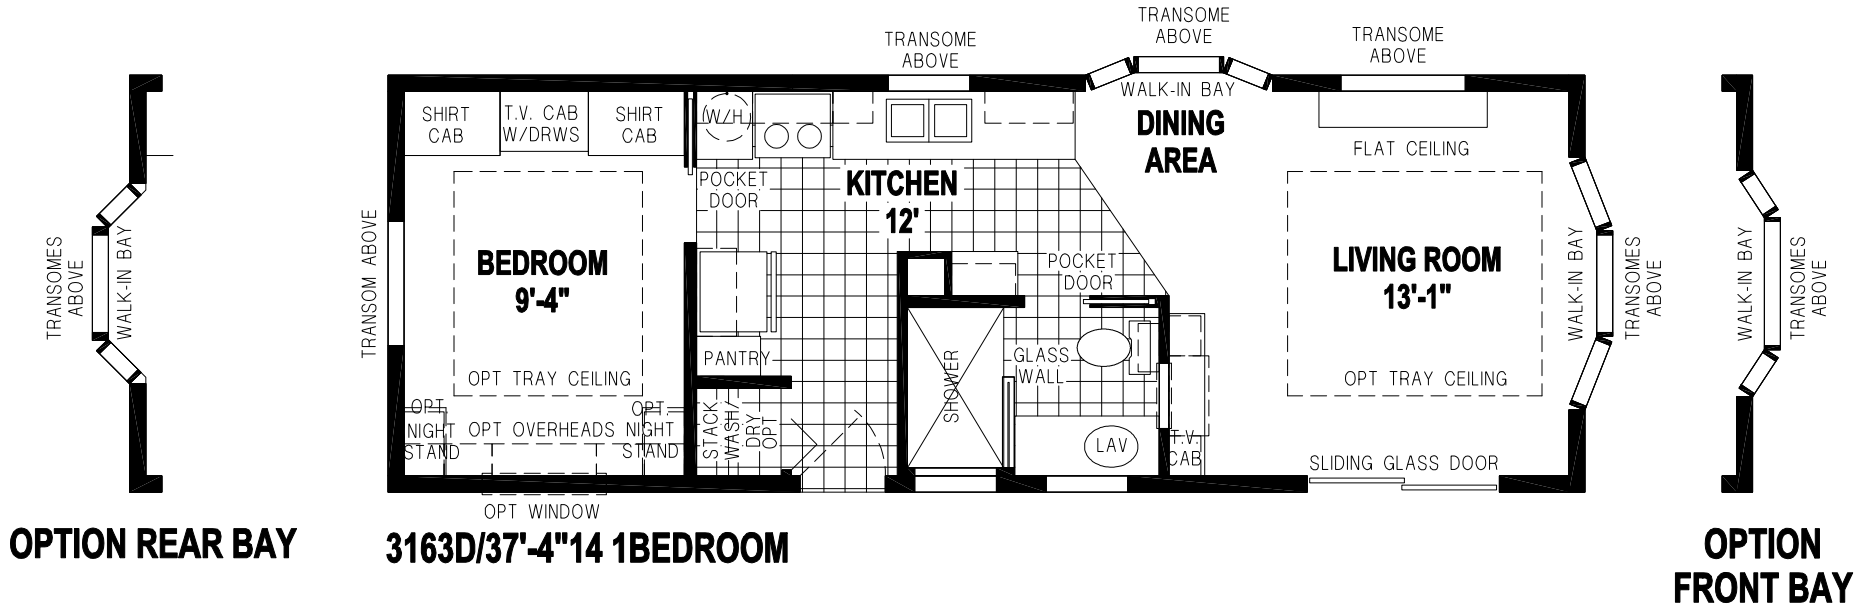

Kingsley

Shore Park Series

486 SQ. FT. (Approximate) 1 Bedroom, 1 Bath

Last Updated: 5-10-21

FACTORY SELECT HOMES
19280 Cortez Blvd.
Brooksville, FL 34601

FactorySelectHomes.com | 1-800-716-6337

IMPORTANT: Alta Cima Corp reserves the right to modify, cancel or substitute products or features of this event at any time without prior notice or obligation. Pictures and other promotional materials are representative and may depict or contain floor plans, square footages, elevations, options, upgrades, extra design features, decorations, floor coverings, specialty light fixtures, custom paint and wall coverings, window treatments, landscaping, sound and alarm systems, furnishings, appliances, and other designer/decorator features and amenities that are not included as part of the home and/or may not be available at all locations. Home, pricing and community information is subject to change, and homes to prior sale, at any time without notice or obligation. ©2020 Alta Cima Corp. All rights reserved.