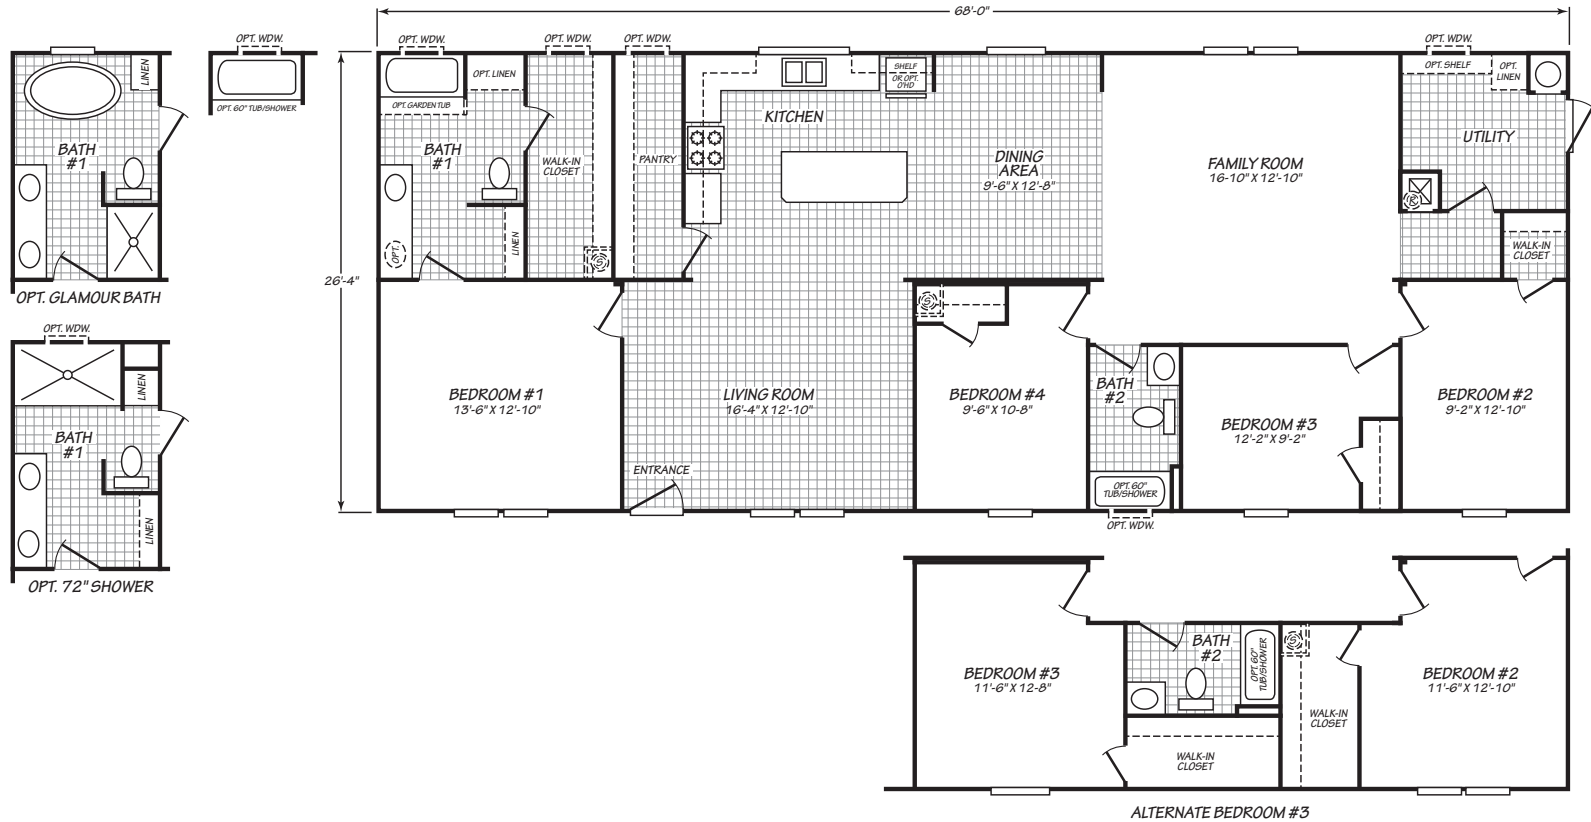

Growler

The Summit Series

1,790 SQ. FT. (Approximate) 4 Bedrooms, 2 Baths

Last Updated: 7-16-21

FACTORY SELECT HOMES
 19280 Cortez Blvd.
 Brooksville, FL 34601

FactorySelectHomes.com | 1-800-716-6337

IMPORTANT: Alta Cima Corp reserves the right to modify, cancel or substitute products or features of this event at any time without prior notice or obligation. Pictures and other promotional materials are representative and may depict or contain floor plans, square footages, elevations, options, upgrades, extra design features, decorations, floor coverings, specialty light fixtures, custom paint and wall coverings, window treatments, landscaping, sound and alarm systems, furnishings, appliances, and other designer/decorator features and amenities that are not included as part of the home and/or may not be available at all locations. Home, pricing and community information is subject to change, and homes to prior sale, at any time without notice or obligation. ©2020 Alta Cima Corp. All rights reserved.