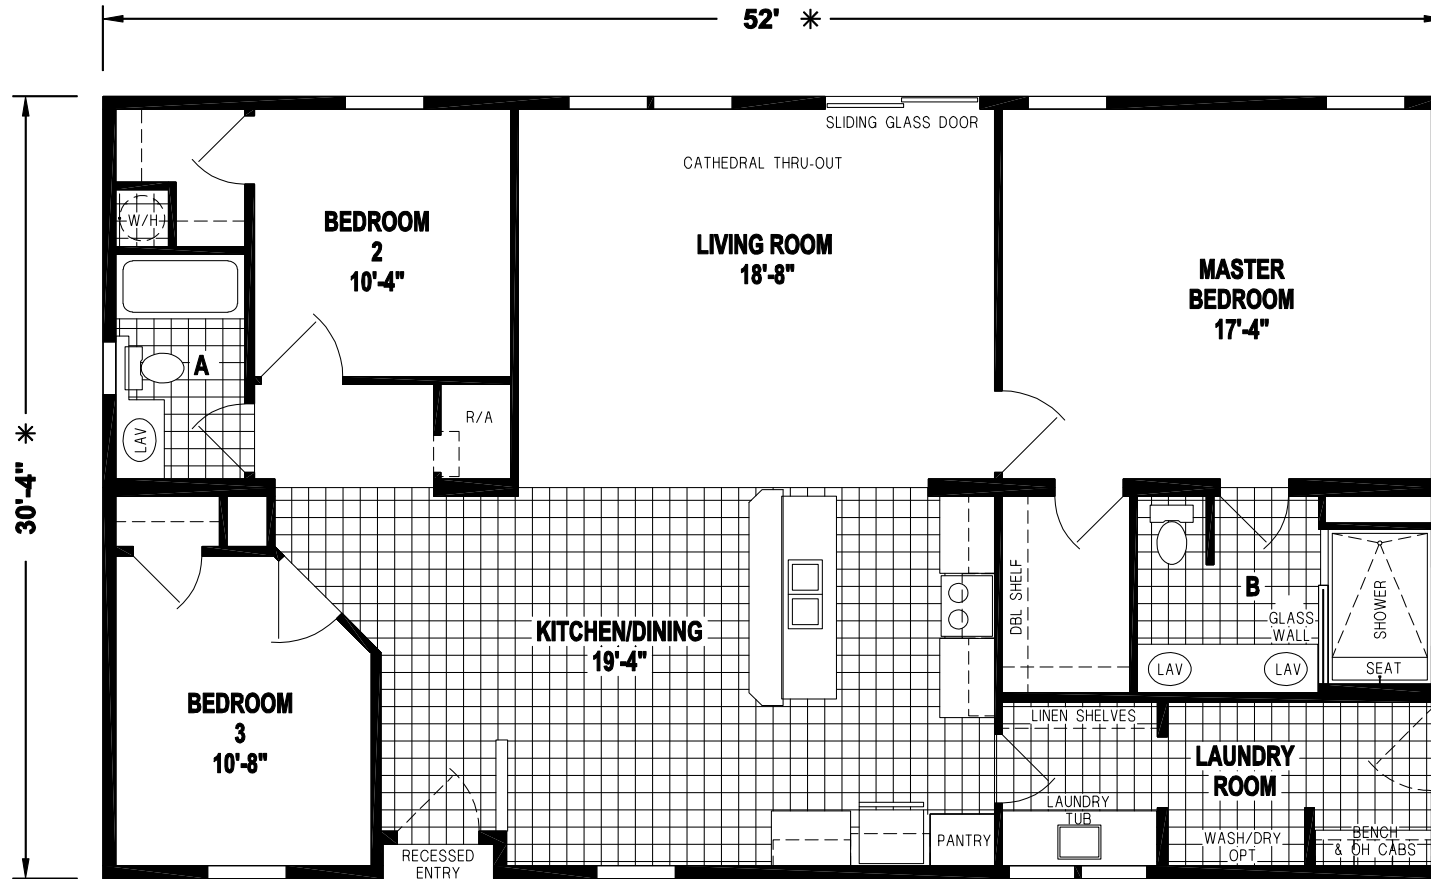

Anastasia

Silver Springs Limited Series

1,577 SQ. FT. (Approximate) 3 Bedroom, 2 Bath

Last Updated: 4-28-21

FACTORY SELECT HOMES
19280 Cortez Blvd.
Brooksville, FL 34601

FactorySelectHomes.com | 1-800-716-6337