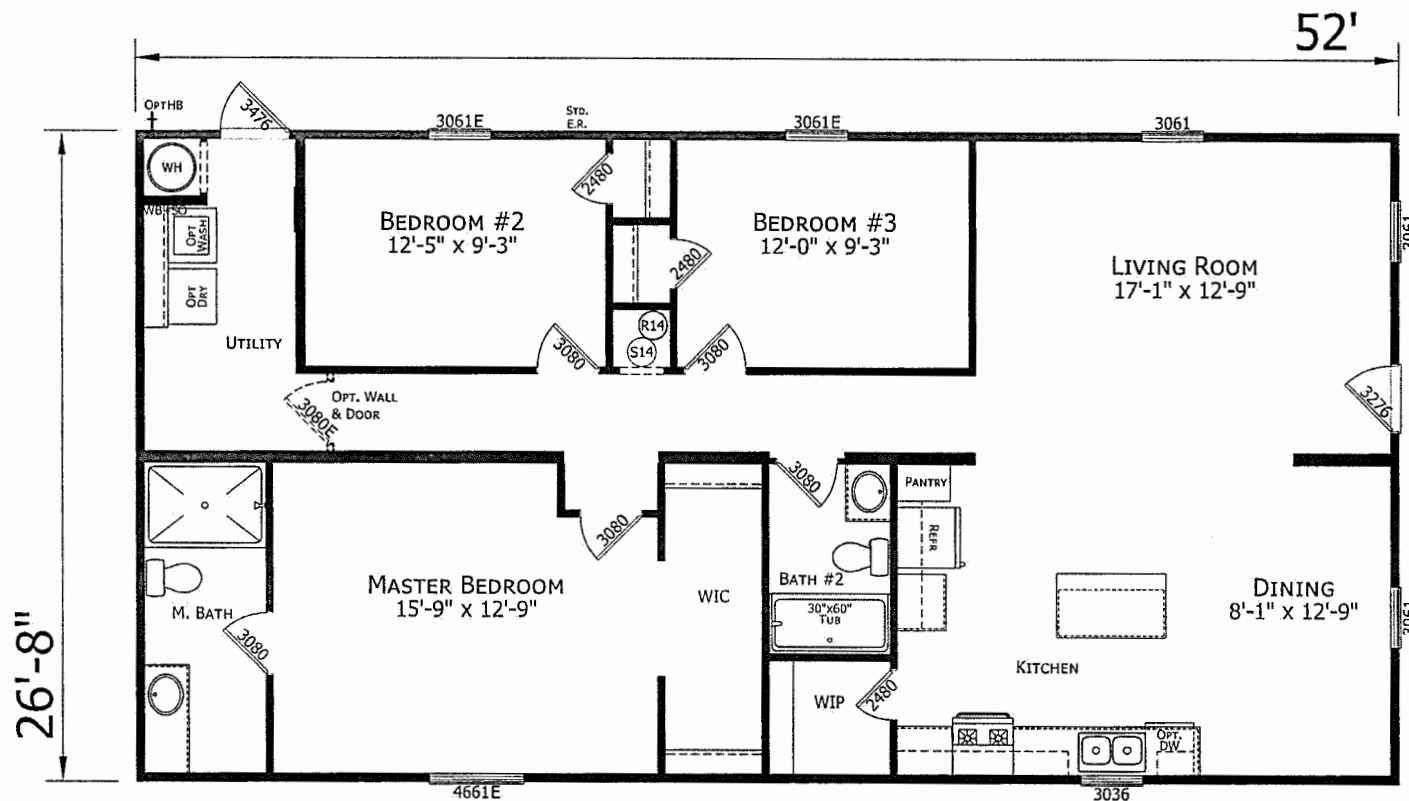

Pell

Prime Series

CHAMPION

MANUFACTURED BEAUTIFULLY™

3 Bedrooms, 2 Baths
Approx. 1,387 Sq. Ft.

Last Updated: 7-9-20

19280 Cortez Blvd.
Brooksville, FL 34601
1-800-716-6337
www.FactorySelectHomes.com

For Detailed Directions See Map On Our Website