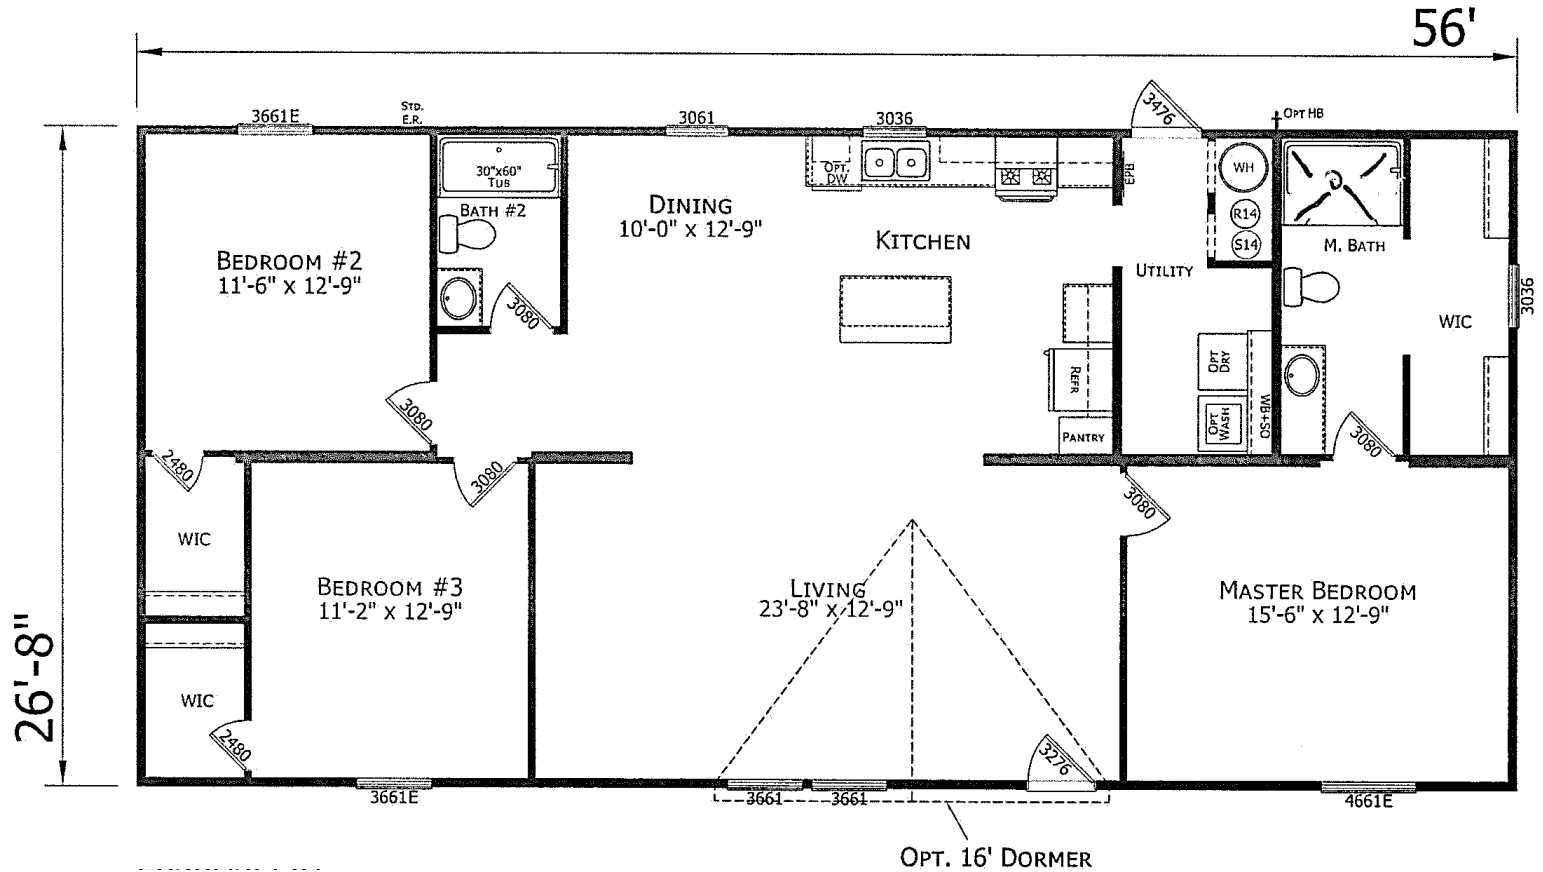

Coltrane

Prime Series

1,493 SQ. FT. (Approximate) 3 Bedroom, 2 Bath

Last Updated: 4-8-21

FACTORY SELECT HOMES
19280 Cortez Blvd.
Brooksville, FL 34601

FactorySelectHomes.com | 1-800-716-6337

IMPORTANT: Alta Cima Corp reserves the right to modify, cancel or substitute products or features of this event at any time without prior notice or obligation. Pictures and other promotional materials are representative and may depict or contain floor plans, square footages, elevations, options, upgrades, extra design features, decorations, floor coverings, specialty light fixtures, custom paint and wall coverings, window treatments, landscaping, sound and alarm systems, furnishings, appliances, and other designer/decorator features and amenities that are not included as part of the home and/or may not be available at all locations. Home, pricing and community information is subject to change, and homes to prior sale, at any time without notice or obligation. ©2020 Alta Cima Corp. All rights reserved.