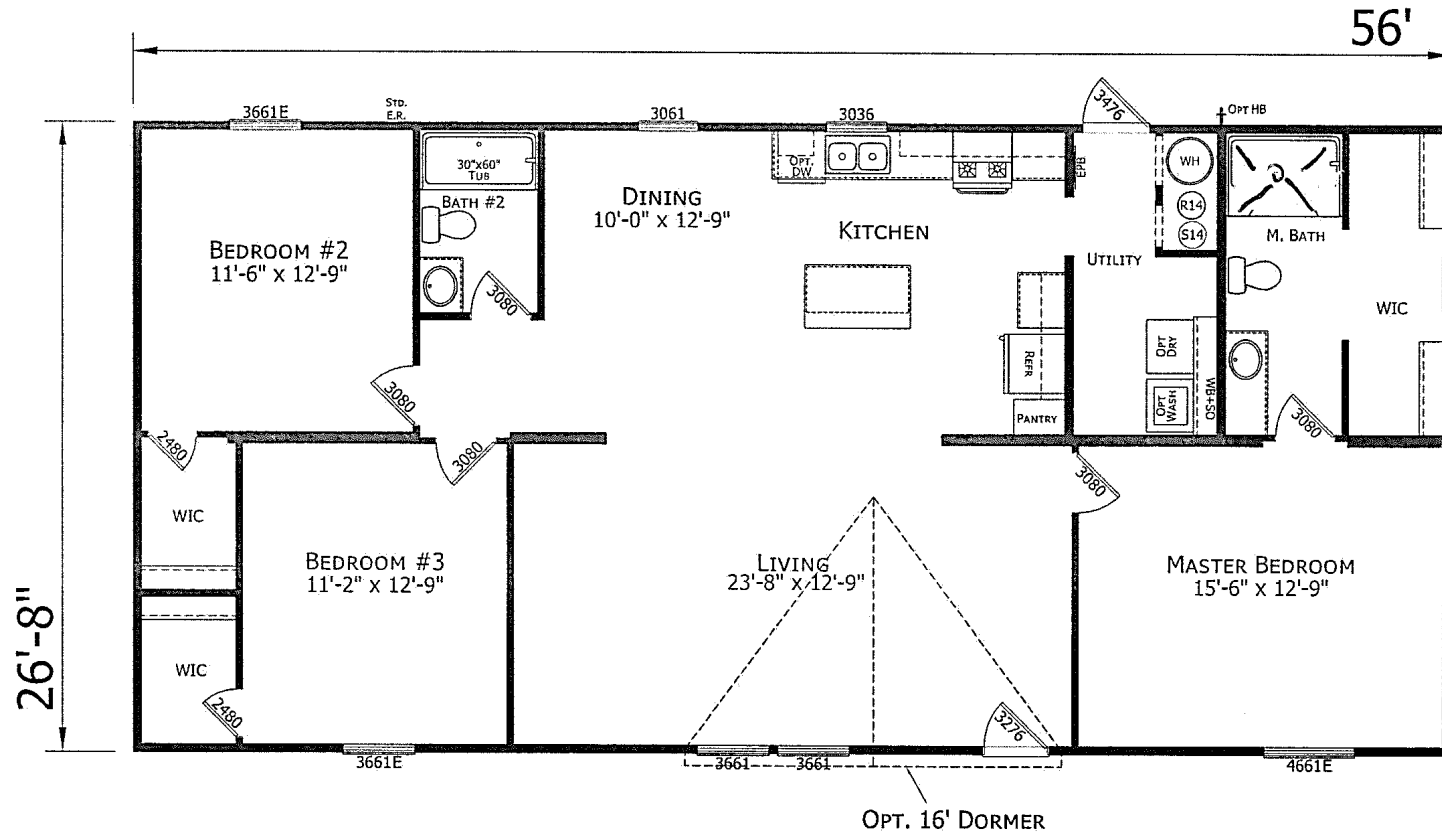

Coltrane

Prime Series

CHAMPION

MANUFACTURED BEAUTIFULLY™

3 Bedrooms, 2 Baths
Approx. 1,493 Sq. Ft.

Last Updated: 7-9-20

FACTORY Select HOMES
 19280 Cortez Blvd.
 Brooksville, FL 34601
 1-800-716-6337
 www.FactorySelectHomes.com
 For Detailed Directions See Map On Our Website