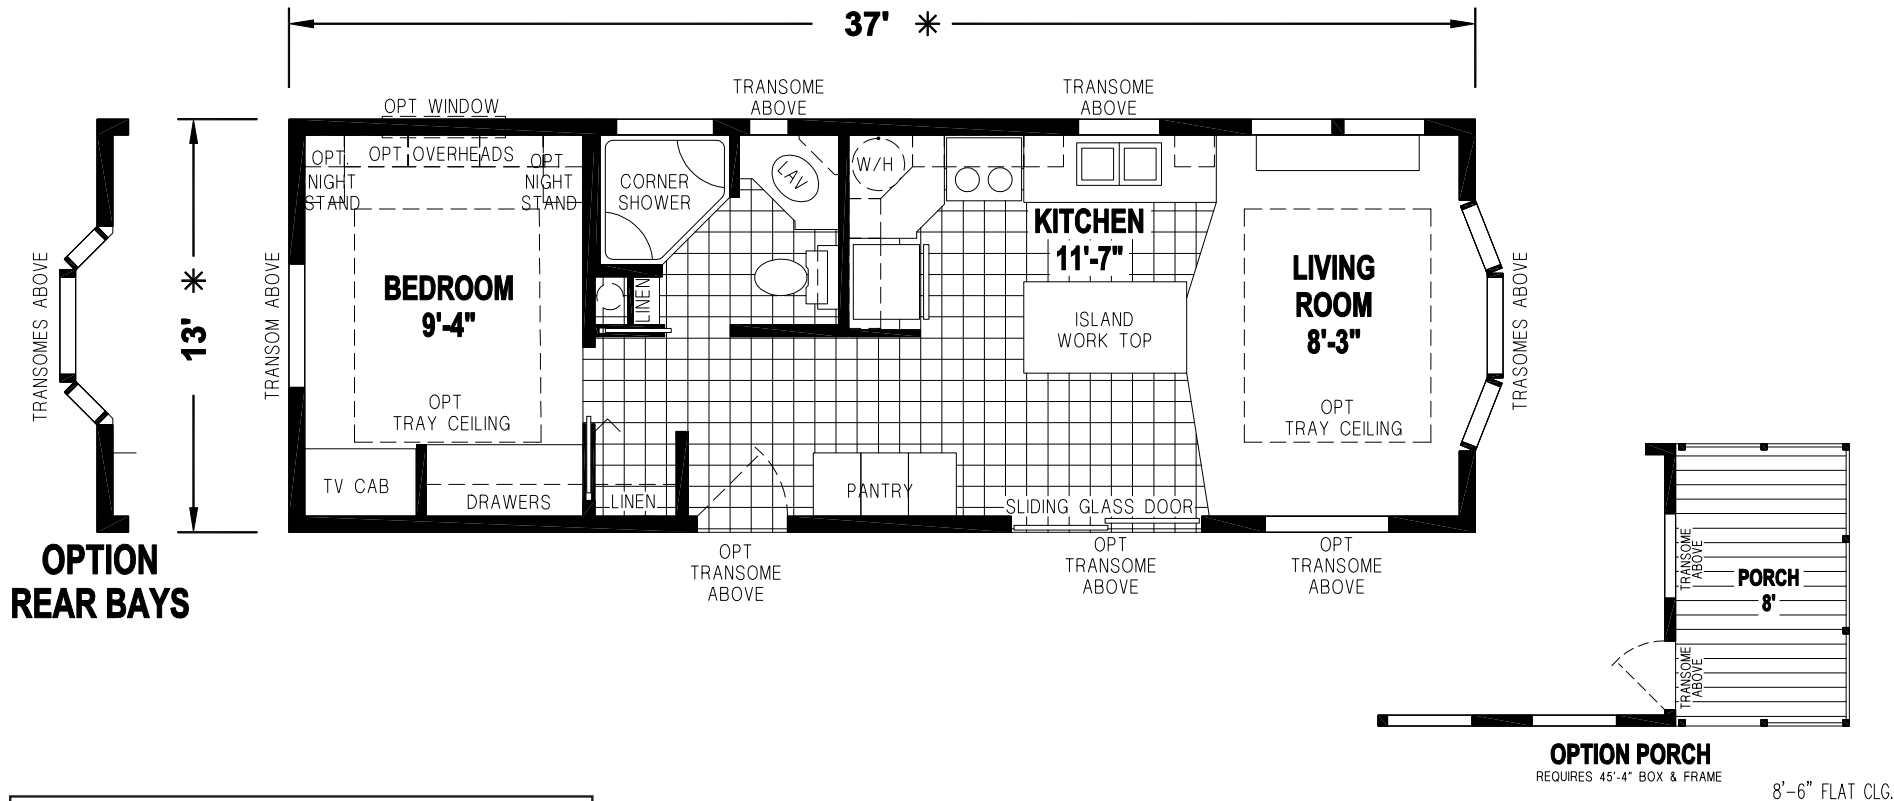

Vaill

Palm Bay Series

SKYLINE

1 Bedroom, 1 Bath
Approx. 481 Sq. Ft.

Last Updated: 6-17-20

OPTION REAR BAYS

OPTION PORCH
 REQUIRES 45'-4" BOX & FRAME
 8'-6" FLAT CLG.

FACTORY Select HOMES