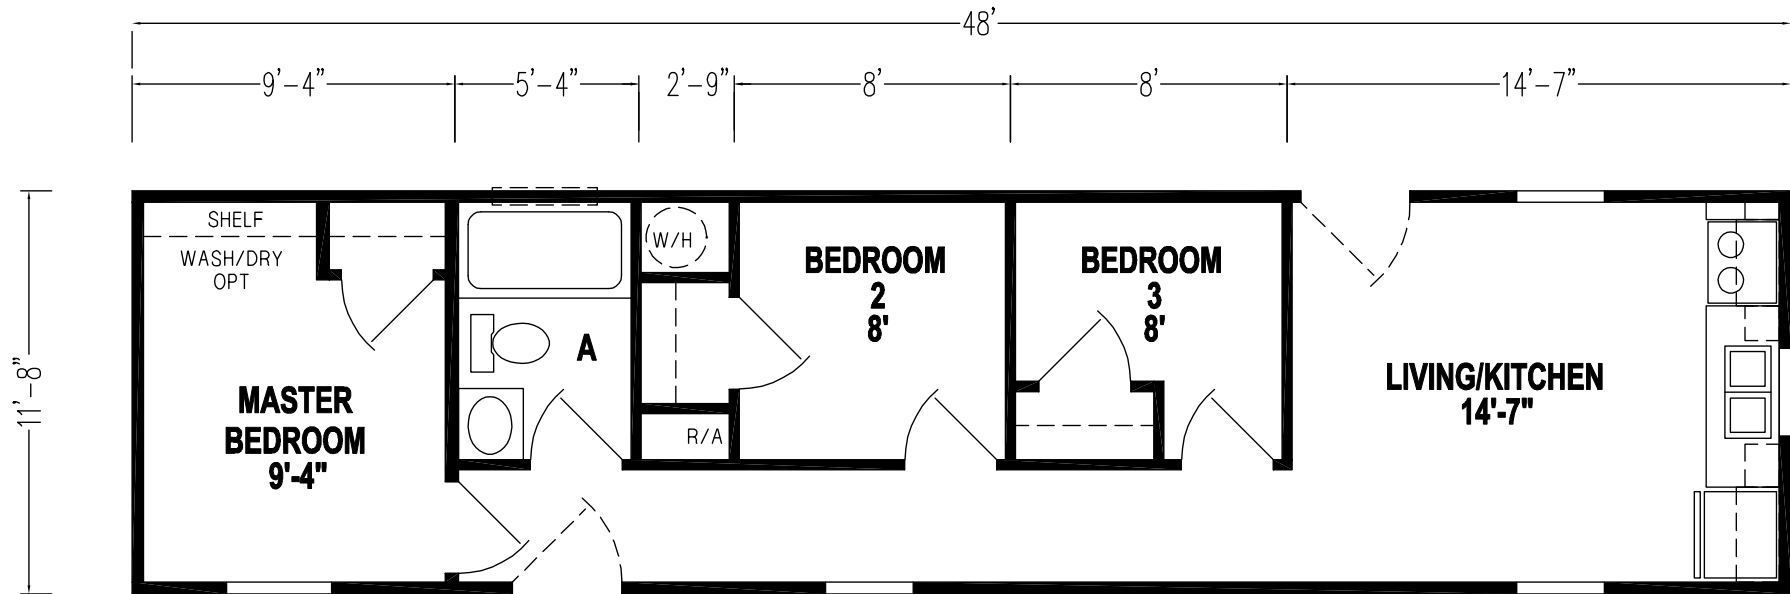

# Thrifty 3

Silver Springs Limited Series

528 SQ. FT. (Approximate) 3 Bedroom, 1 Bath

Last Updated: 5-14-21

OPT WASHER/DRYER

**FACTORY SELECT HOMES**  
19280 Cortez Blvd.  
Brooksville, FL 34601

**FactorySelectHomes.com | 1-800-716-6337**