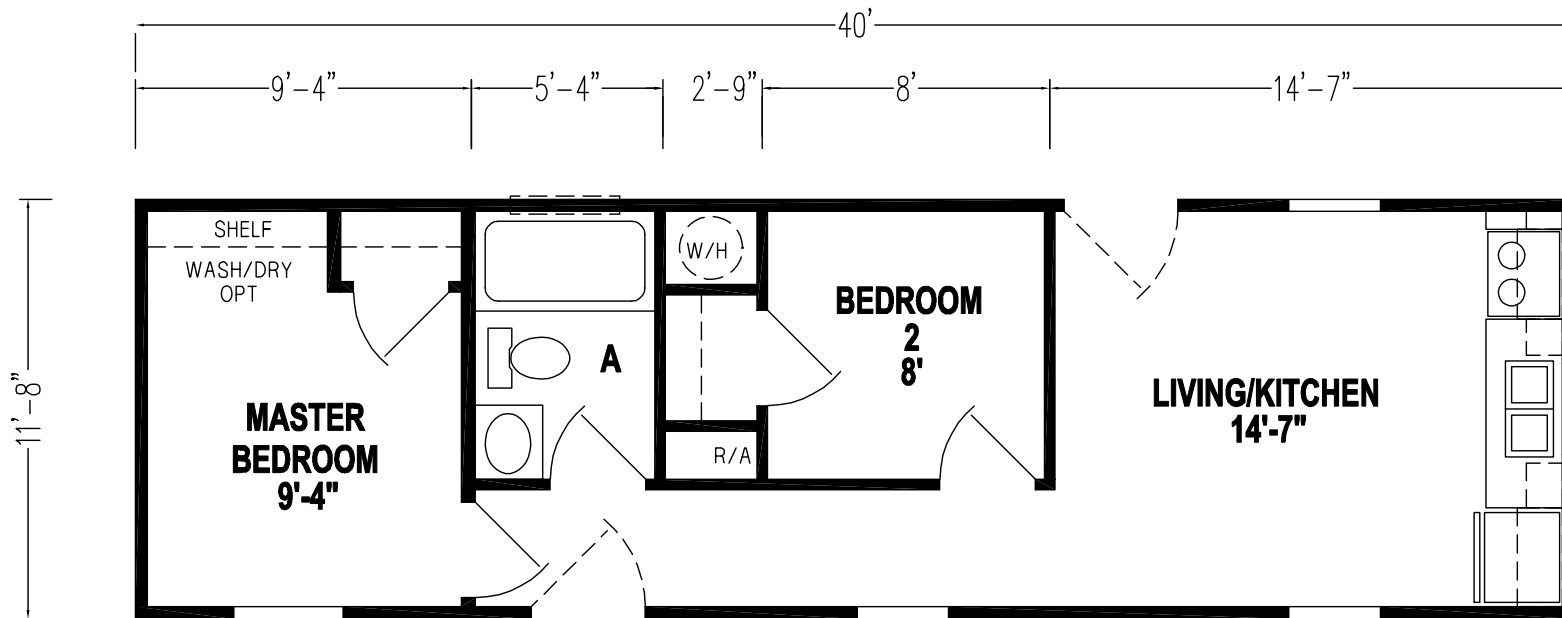

Thrifty 2

Silver Springs Limited Series

440 SQ. FT. (Approximate) 2 Bedroom, 1 Bath

Last Updated: 5-14-21

OPT WASHER/DRYER

FACTORY SELECT HOMES
19280 Cortez Blvd.
Brooksville, FL 34601

FactorySelectHomes.com | 1-800-716-6337