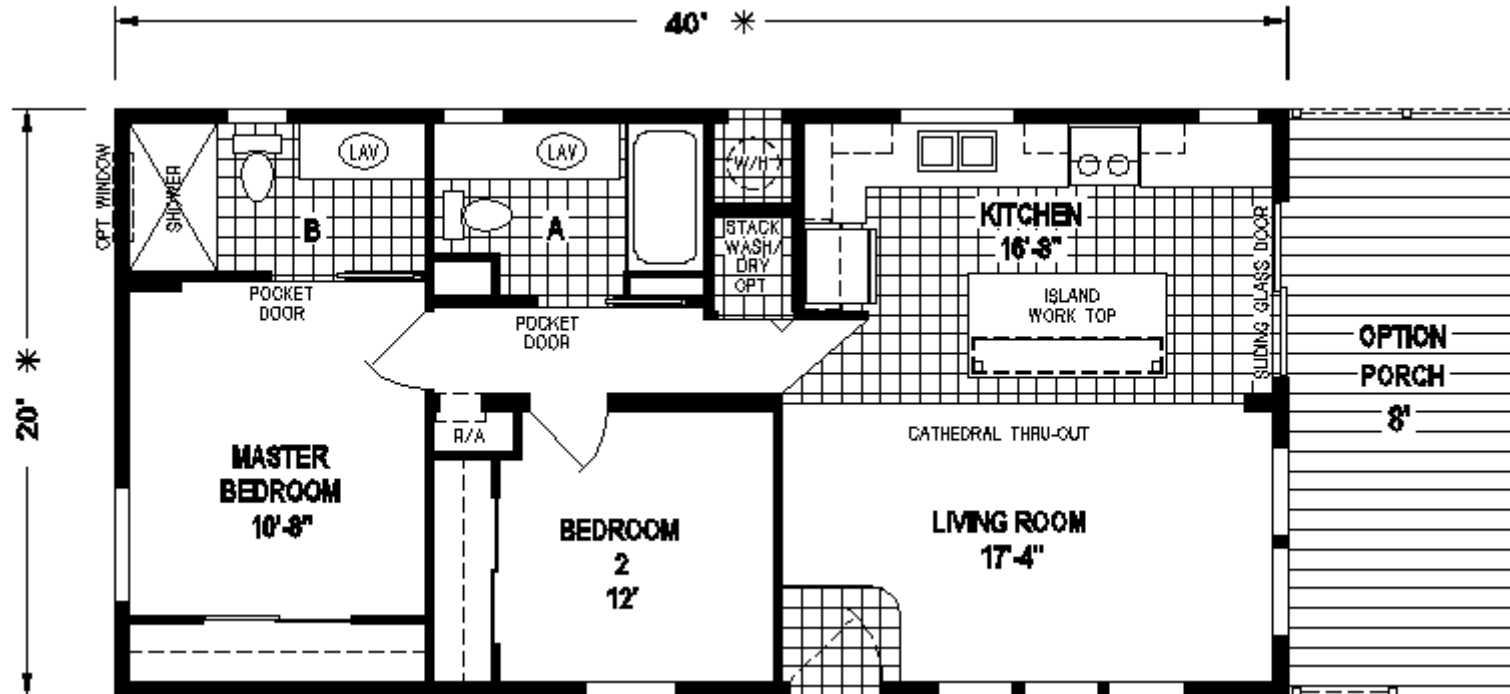

Telogia

Silver Springs Limited Series

SKYLINE

FactorySelectHomes

2 Bedrooms, 2 Baths
Approx. 800 Sq. Ft.

Last Updated: 2-27-20

FactorySelectHomes

19280 Cortez Blvd.
Brooksville, FL 34601
1-800-716-6337