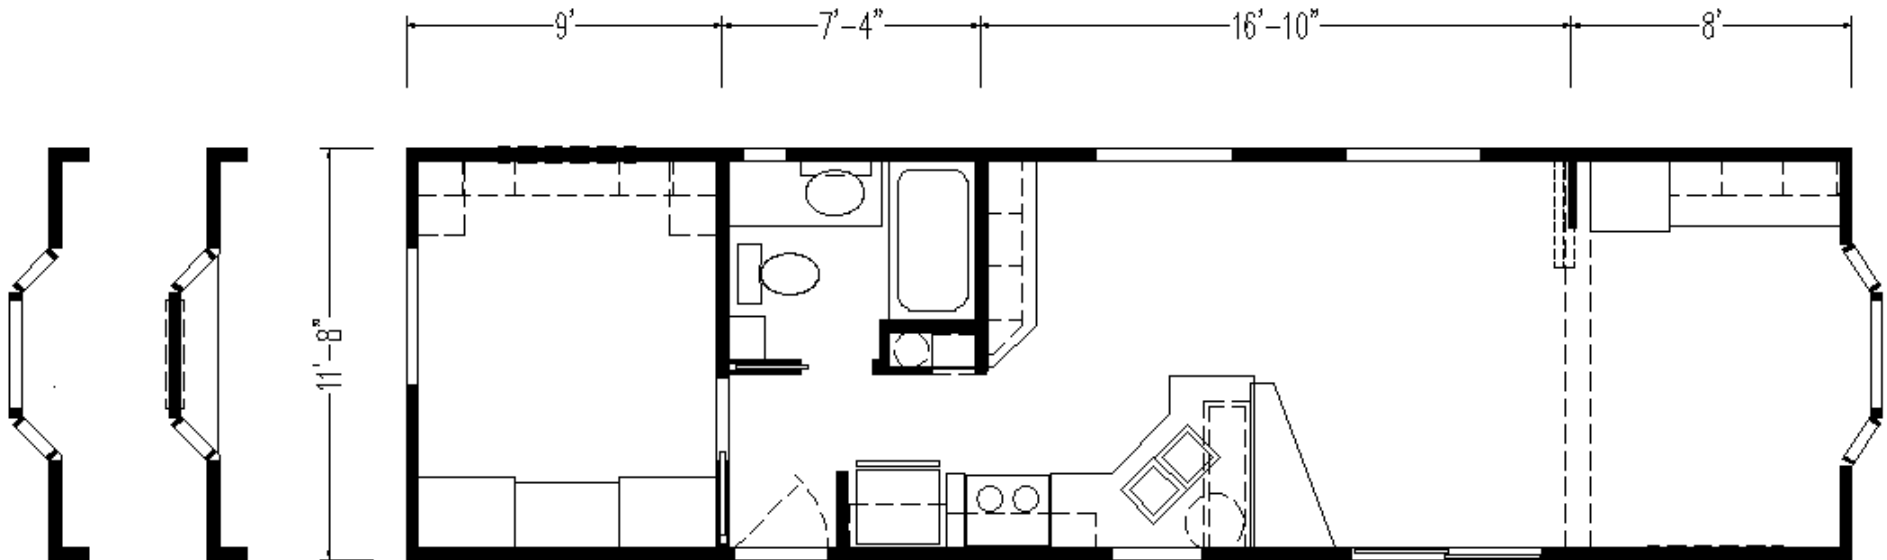

Eastwood

Shore Park Series

SKYLINE

FactorySelectHomes

1 Bedroom, 1 Bath
Approx. 492 Sq. Ft.
Park Model - HUD Code

Last Updated: 2-13-2020

FactorySelectHomes

19280 Cortez Blvd.
Brooksville, FL 34601
1-800-716-6337