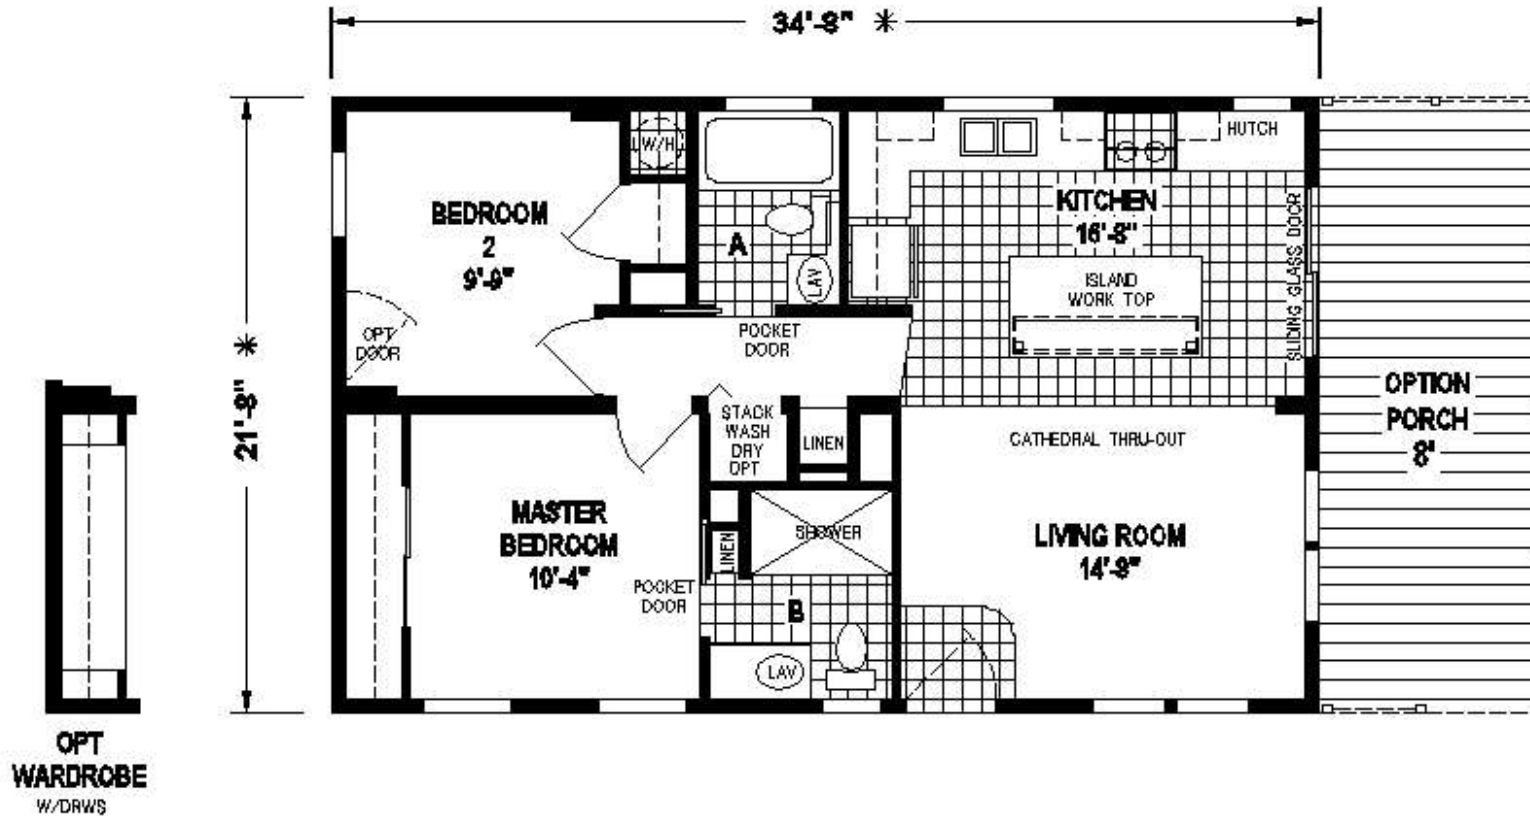

Pineland

Silver Springs Limited Series

SKYLINE

FactorySelectHomes

2 Bedrooms, 2 Baths
Approx. 758 Sq. Ft.

Last Updated: 11-19-19

FactorySelectHomes

19280 Cortez Blvd.
Brooksville, FL 34601
1-800-716-6337