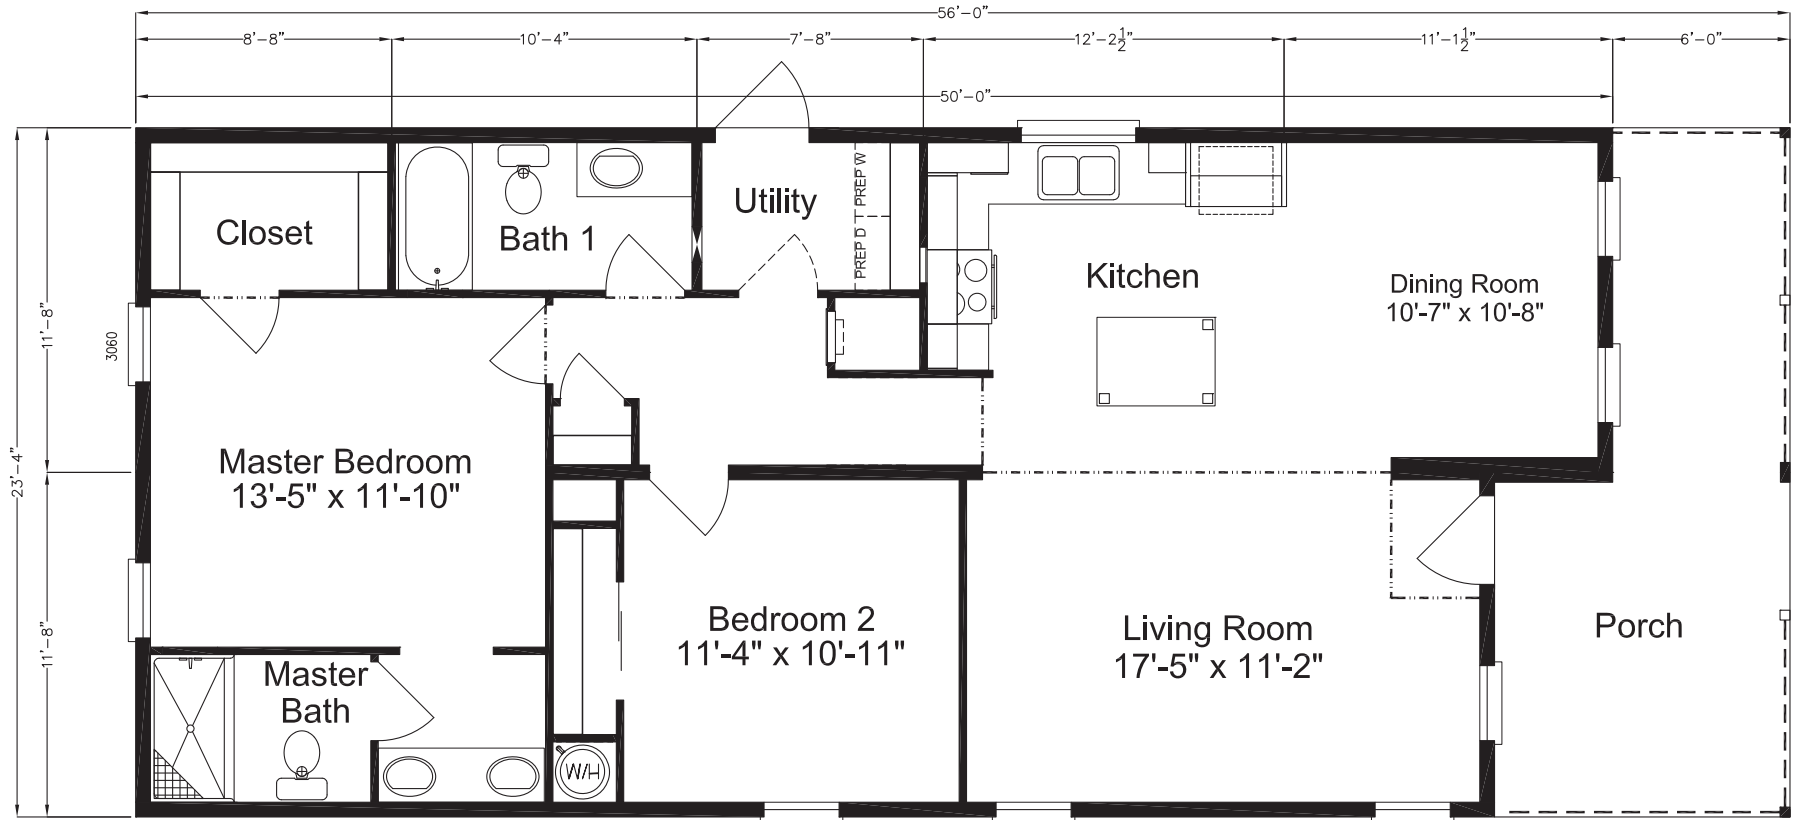

Camden

Cape Manor Series

1,120 SQ. FT. (Approximate) 2 Bedroom, 2 Bath

Last Updated: 2-26-21

FACTORY SELECT HOMES
19280 Cortez Blvd.
Brooksville, FL 34601

FactorySelectHomes.com | 1-800-716-6337

IMPORTANT: Alta Cima Corp reserves the right to modify, cancel or substitute products or features of this event at any time without prior notice or obligation. Pictures and other promotional materials are representative and may depict or contain floor plans, square footages, elevations, options, upgrades, extra design features, decorations, floor coverings, specialty light fixtures, custom paint and wall coverings, window treatments, landscaping, sound and alarm systems, furnishings, appliances, and other designer/decorator features and amenities that are not included as part of the home and/or may not be available at all locations. Home, pricing and community information is subject to change, and homes to prior sale, at any time without notice or obligation. ©2020 Alta Cima Corp. All rights reserved.