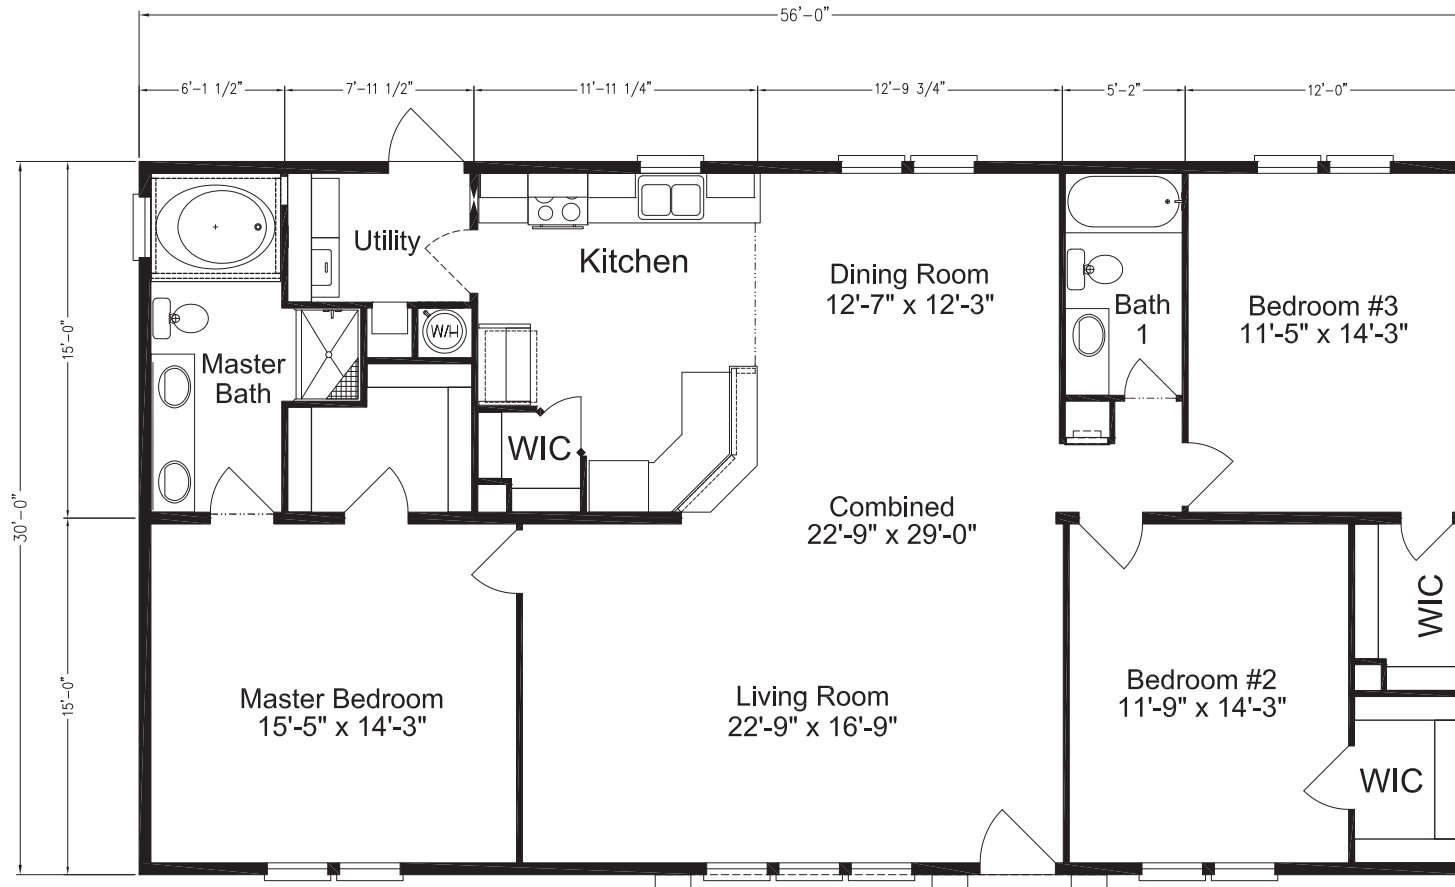

Bromley

Cape Manor Series

1,440 SQ. FT. (Approximate) 3 Bedroom, 2 Bath

Last Updated: 2-26-21

FACTORY SELECT HOMES
19280 Cortez Blvd.
Brooksville, FL 34601

FactorySelectHomes.com | 1-800-716-6337

IMPORTANT: Alta Cima Corp reserves the right to modify, cancel or substitute products or features of this event at any time without prior notice or obligation. Pictures and other promotional materials are representative and may depict or contain floor plans, square footages, elevations, options, upgrades, extra design features, decorations, floor coverings, specialty light fixtures, custom paint and wall coverings, window treatments, landscaping, sound and alarm systems, furnishings, appliances, and other designer/decorator features and amenities that are not included as part of the home and/or may not be available at all locations. Home, pricing and community information is subject to change, and homes to prior sale, at any time without notice or obligation. ©2020 Alta Cima Corp. All rights reserved.