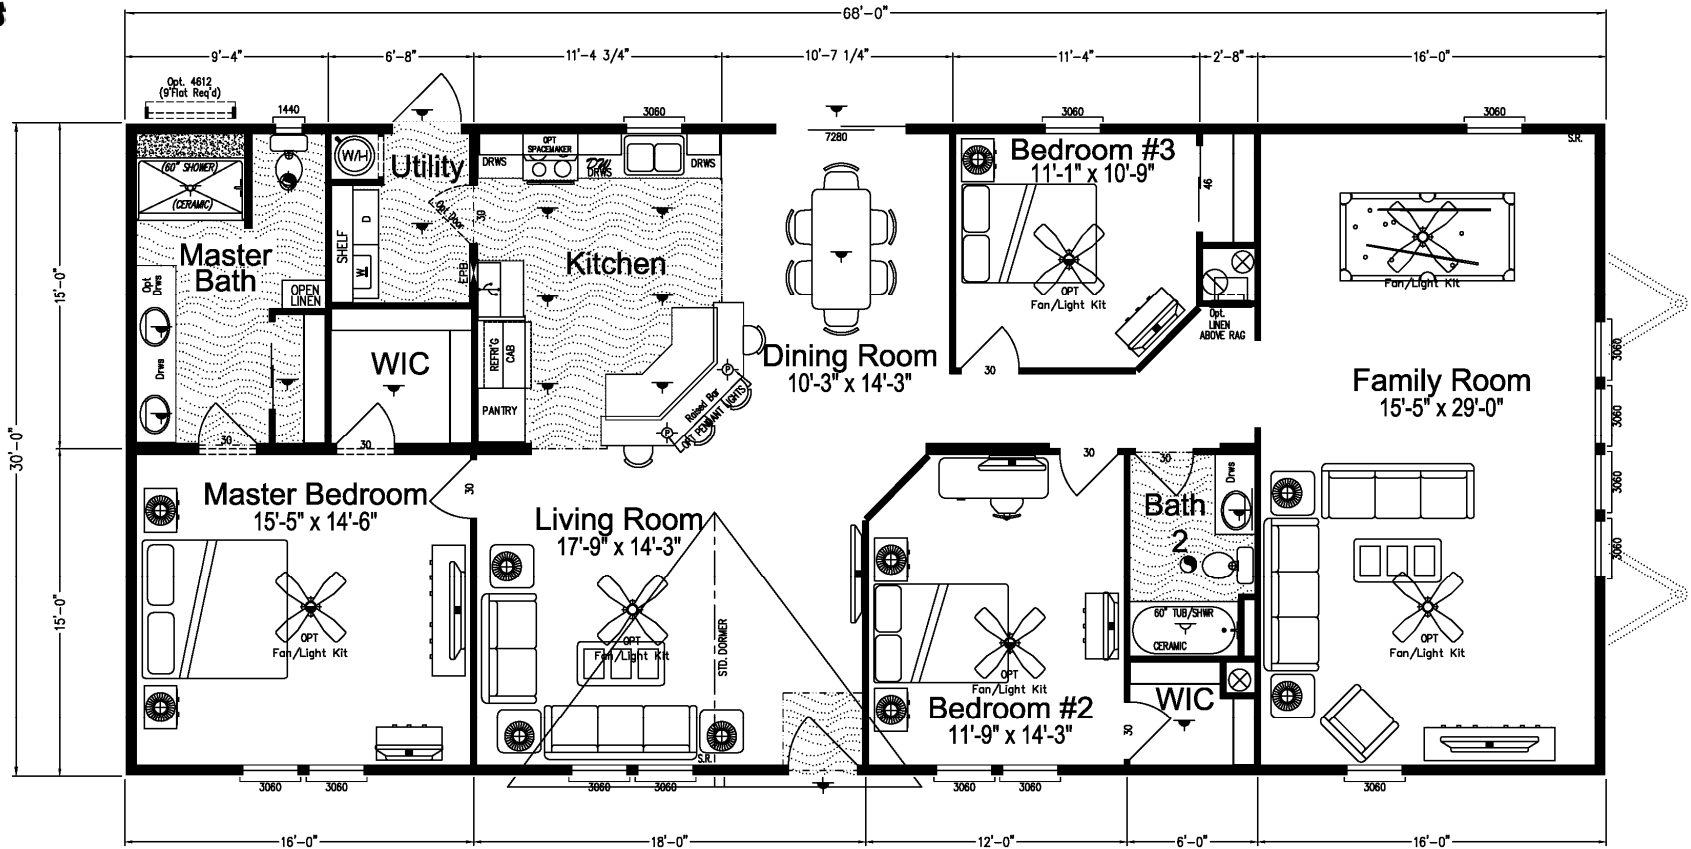

Ballard

Cape Manor Series

FactorySelectHomes

3 Bedroom, 2 Bath
Approx. 2,040 Sq. Ft.

FactorySelectHomes

19280 Cortez Blvd.
Brooksville, FL 34601
1-800-716-6337

www.FactorySelectHomes.com

For Detailed Directions See Map On Our Website