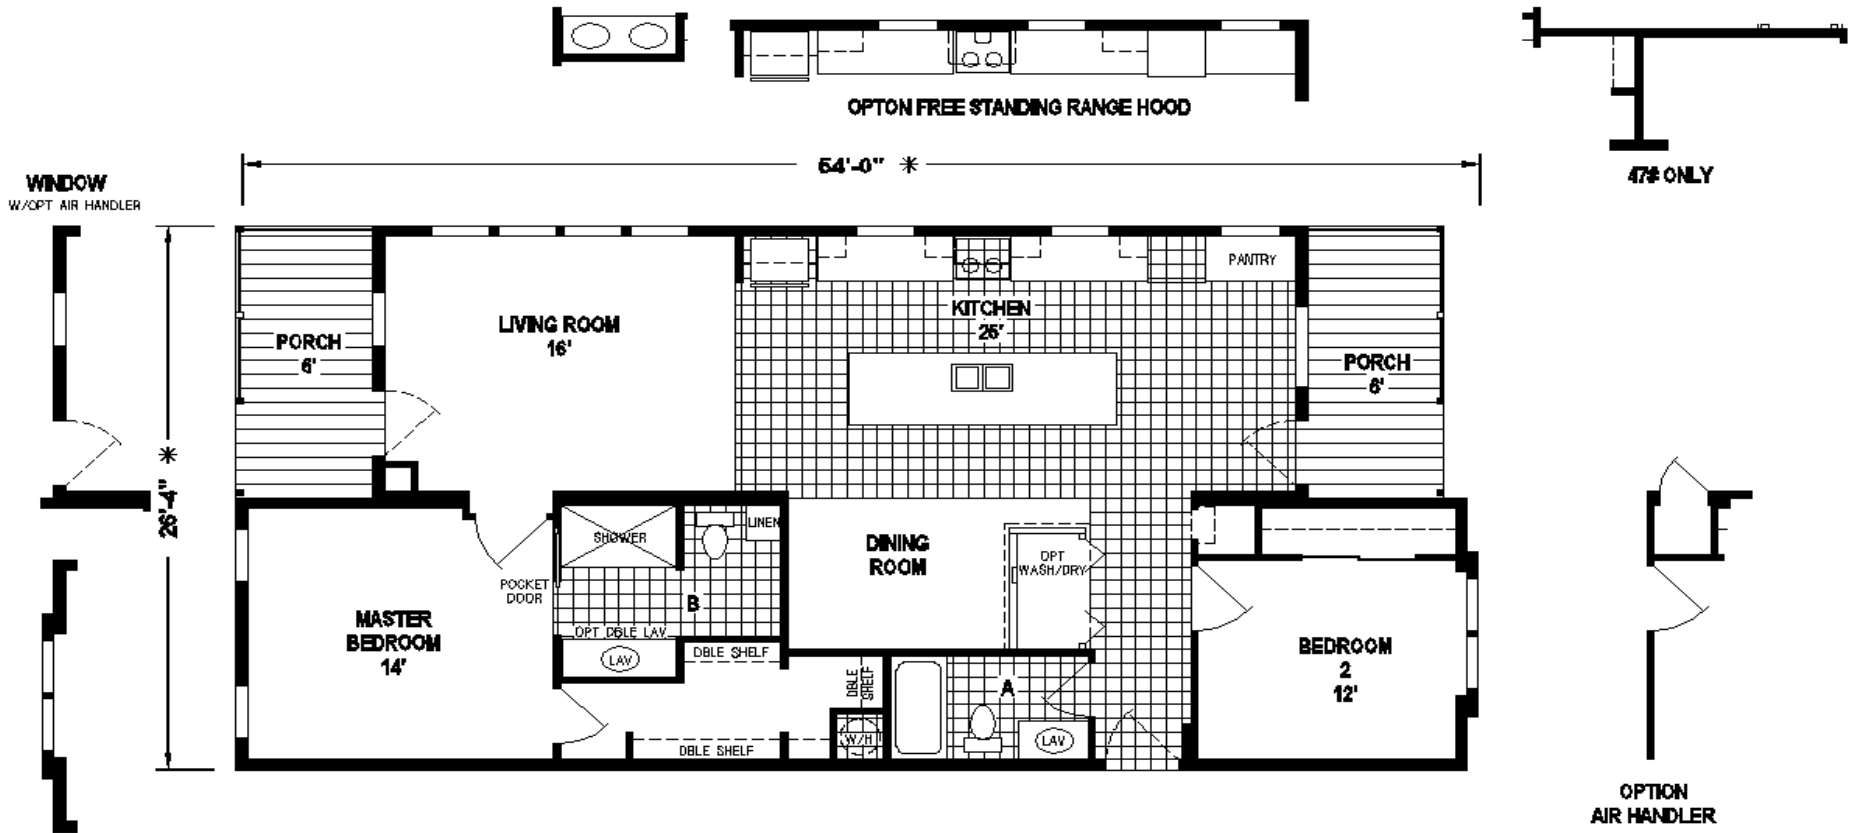

Lacanto

Silver Springs Limited Series

SKYLINE

FactorySelectHomes

2 Bedrooms, 2 Baths
Approx. 1,422 Sq. Ft.

Last Updated: 11-5-19

FactorySelectHomes

19280 Cortez Blvd.
Brooksville, FL 34601
1-800-716-6337