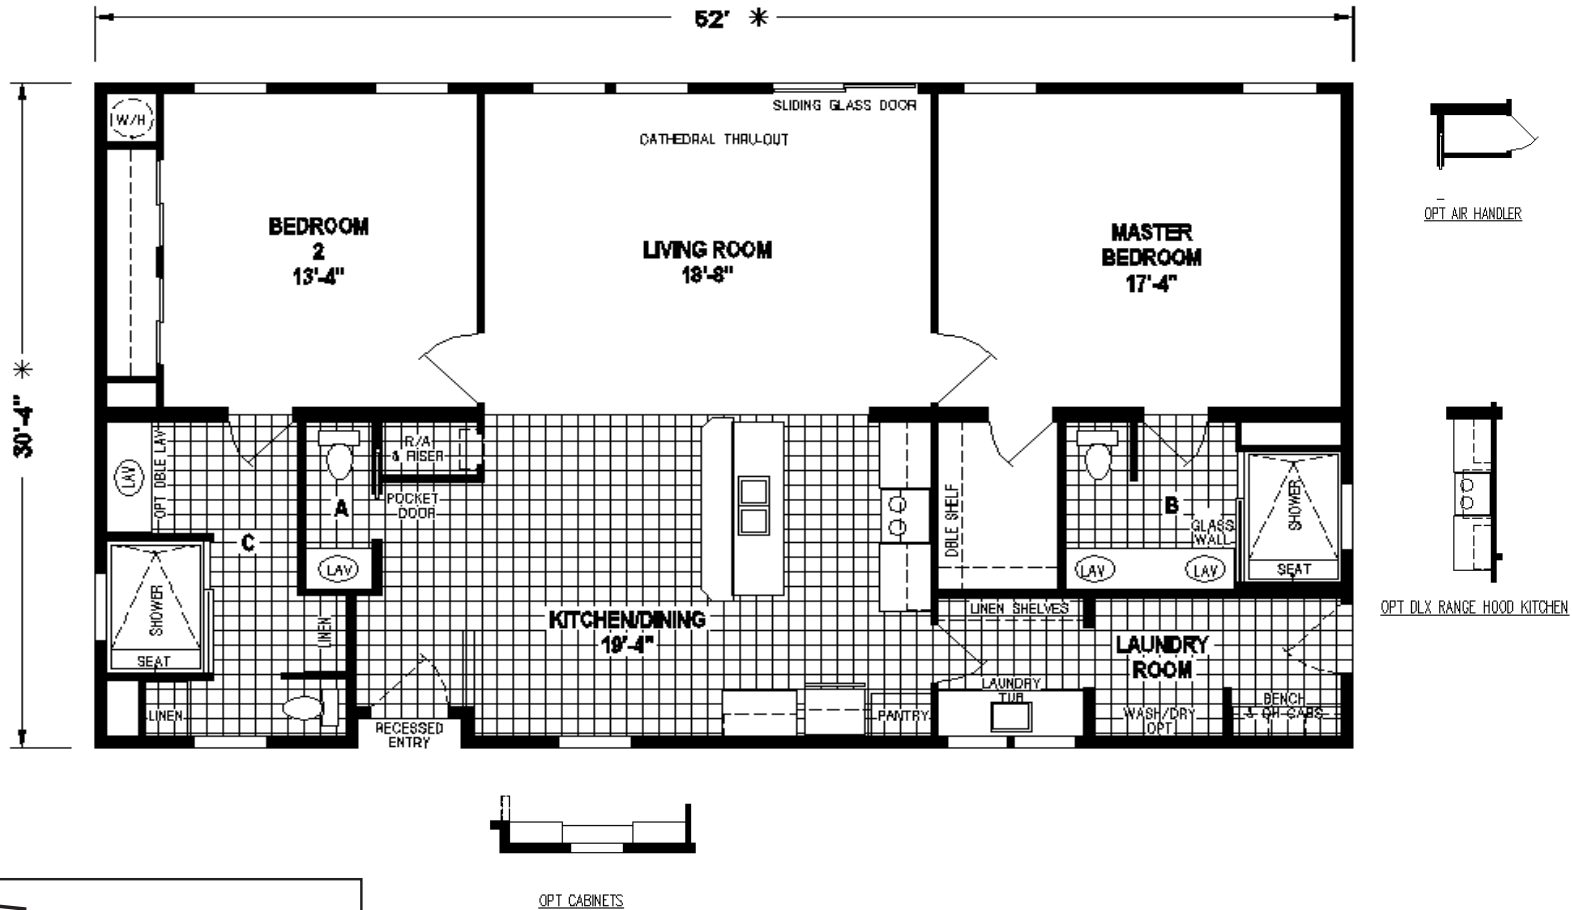

Morrison

Silver Springs Limited Series

SKYLINE

FactorySelectHomes

2 Bedrooms, 2 1/2 Baths
Approx. 1,577 Sq. Ft.

Last Updated: 5-24-19

FactorySelectHomes

19280 Cortez Blvd.
Brooksville, FL 34601
1-800-716-6337
www.FactorySelectHomes.com