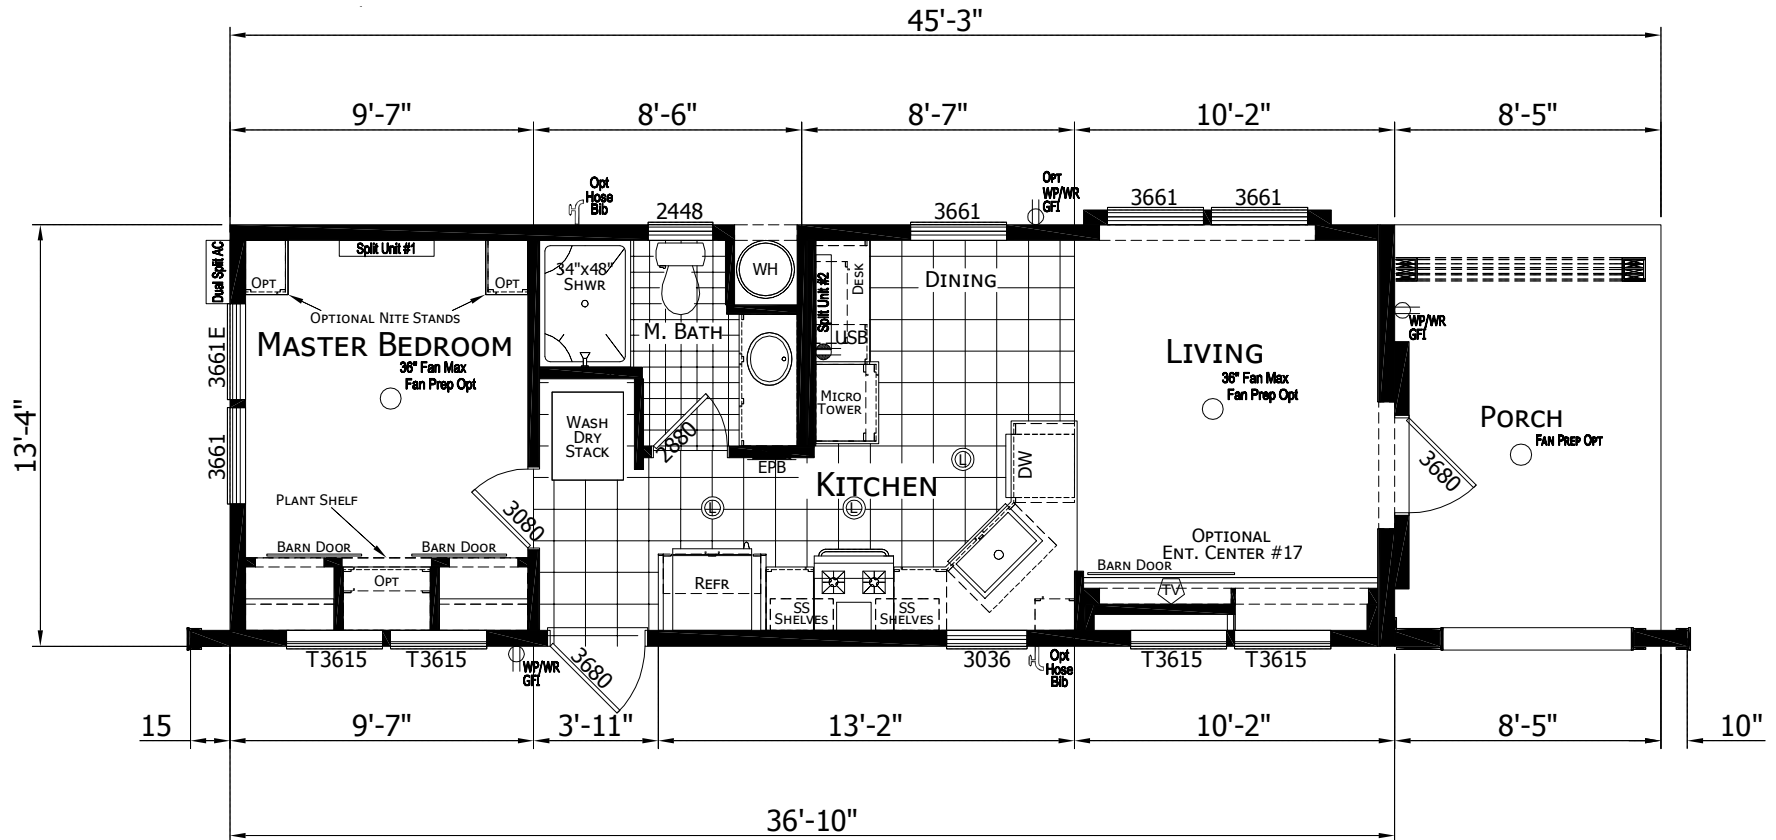

Hammock

Grand Park Series (HUD Code Park Model)

FactorySelectHomes

1 Bedroom, 1 Bath
Approx. 491 Sq. Ft.

Last Updated: 4-25-19

FactorySelectHomes

19280 Cortez Blvd.
Brooksville, FL 34601
1-800-716-6337

www.FactorySelectHomes.com