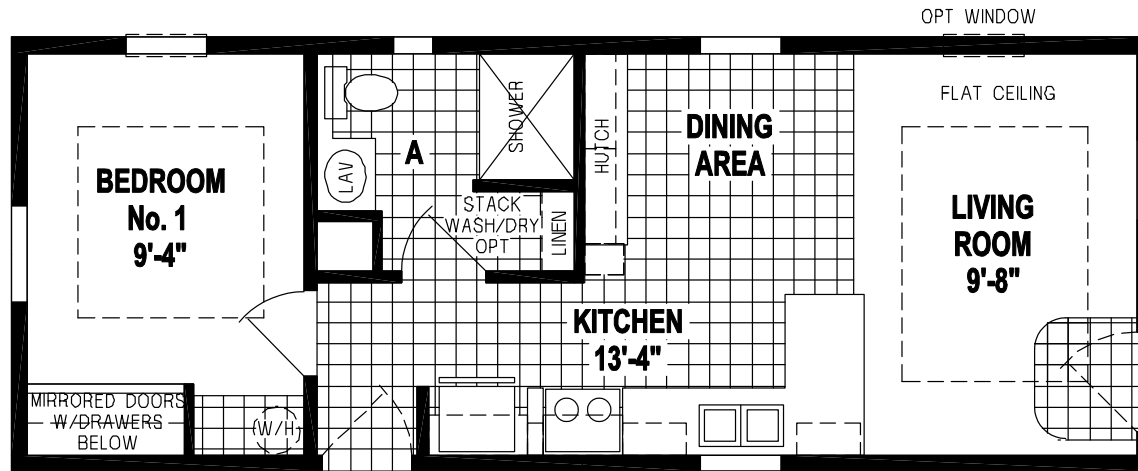

Twinbrook

Palm Bay Series

SKYLINE

FactorySelectHomes

1 Bedroom, 1 Bath
Approx. 486 Sq. Ft.

Last Updated: 3-6-19

OPTION S.G.D.

OPTION PORCH