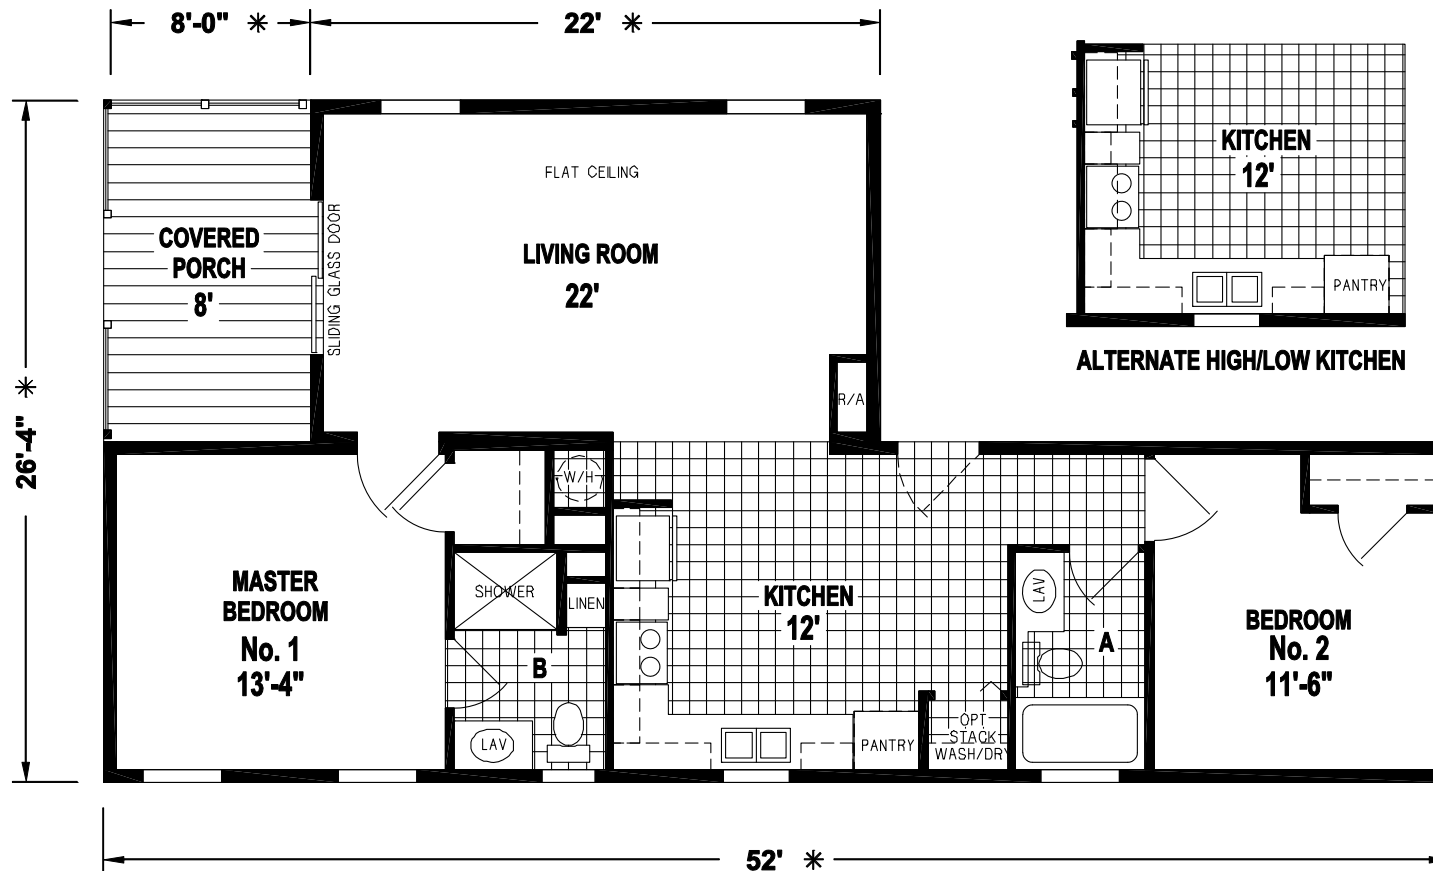

Tilburg

Silver Springs Limited Series

SKYLINE

FactorySelectHomes

2 Bedrooms, 2 Baths
Approx. 980 Sq. Ft.

Last Updated: 3-8-19

FactorySelectHomes

19280 Cortez Blvd.
Brooksville, FL 34601
1-800-716-6337