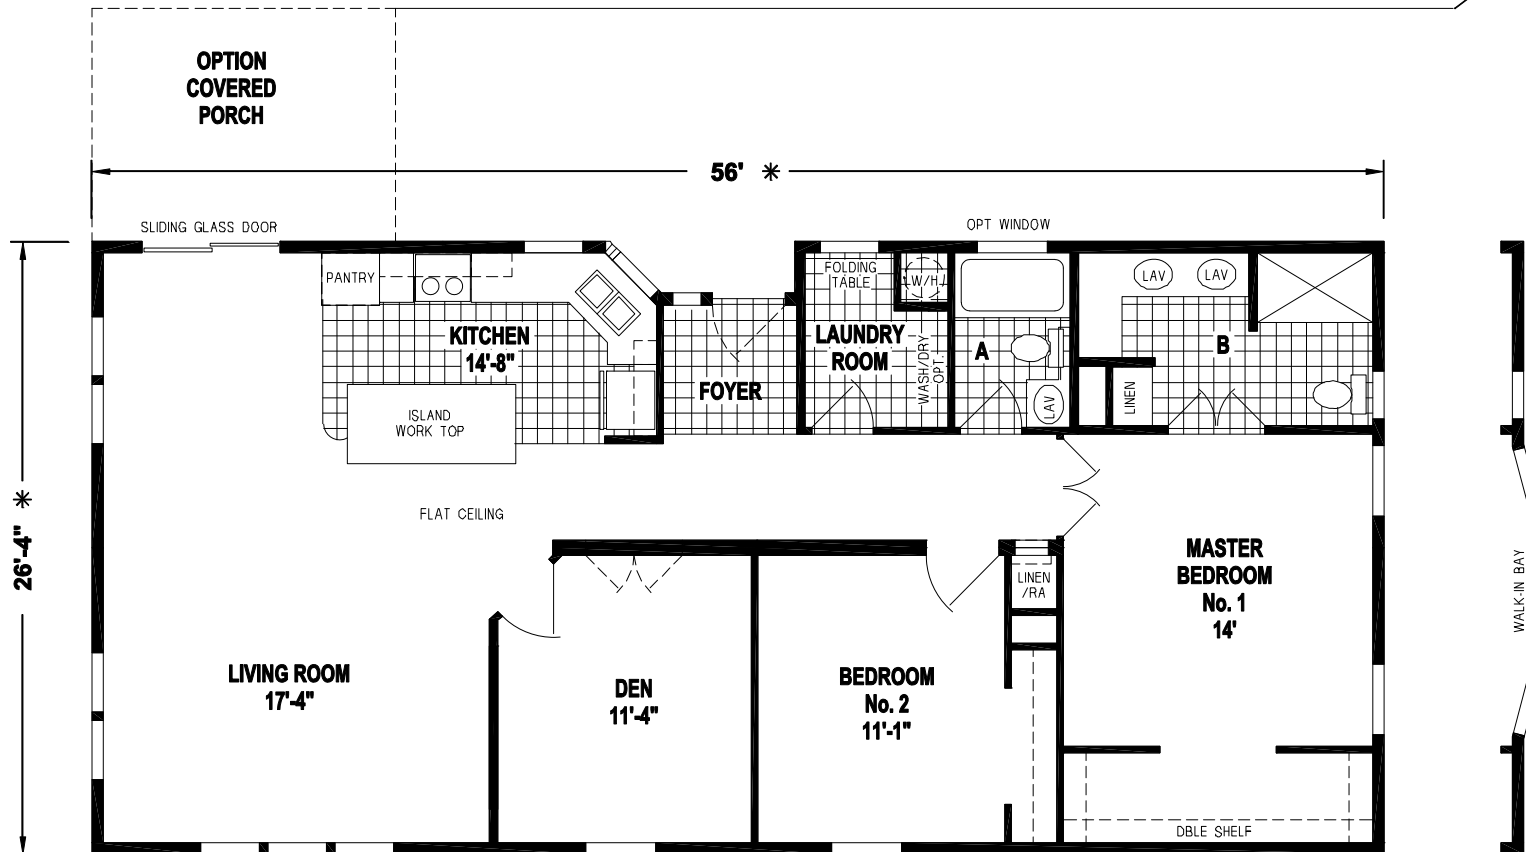

# FactorySelectHomes

2 Bedrooms, 2 Baths  
Approx. 1,451 Sq. Ft.

Last Updated: 3-8-19

FactorySelectHomes

19280 Cortez Blvd.  
Brooksville, FL 34601  
1-800-716-6337

www.FactorySelectHomes.com

For Detailed Directions See Map On Our Website