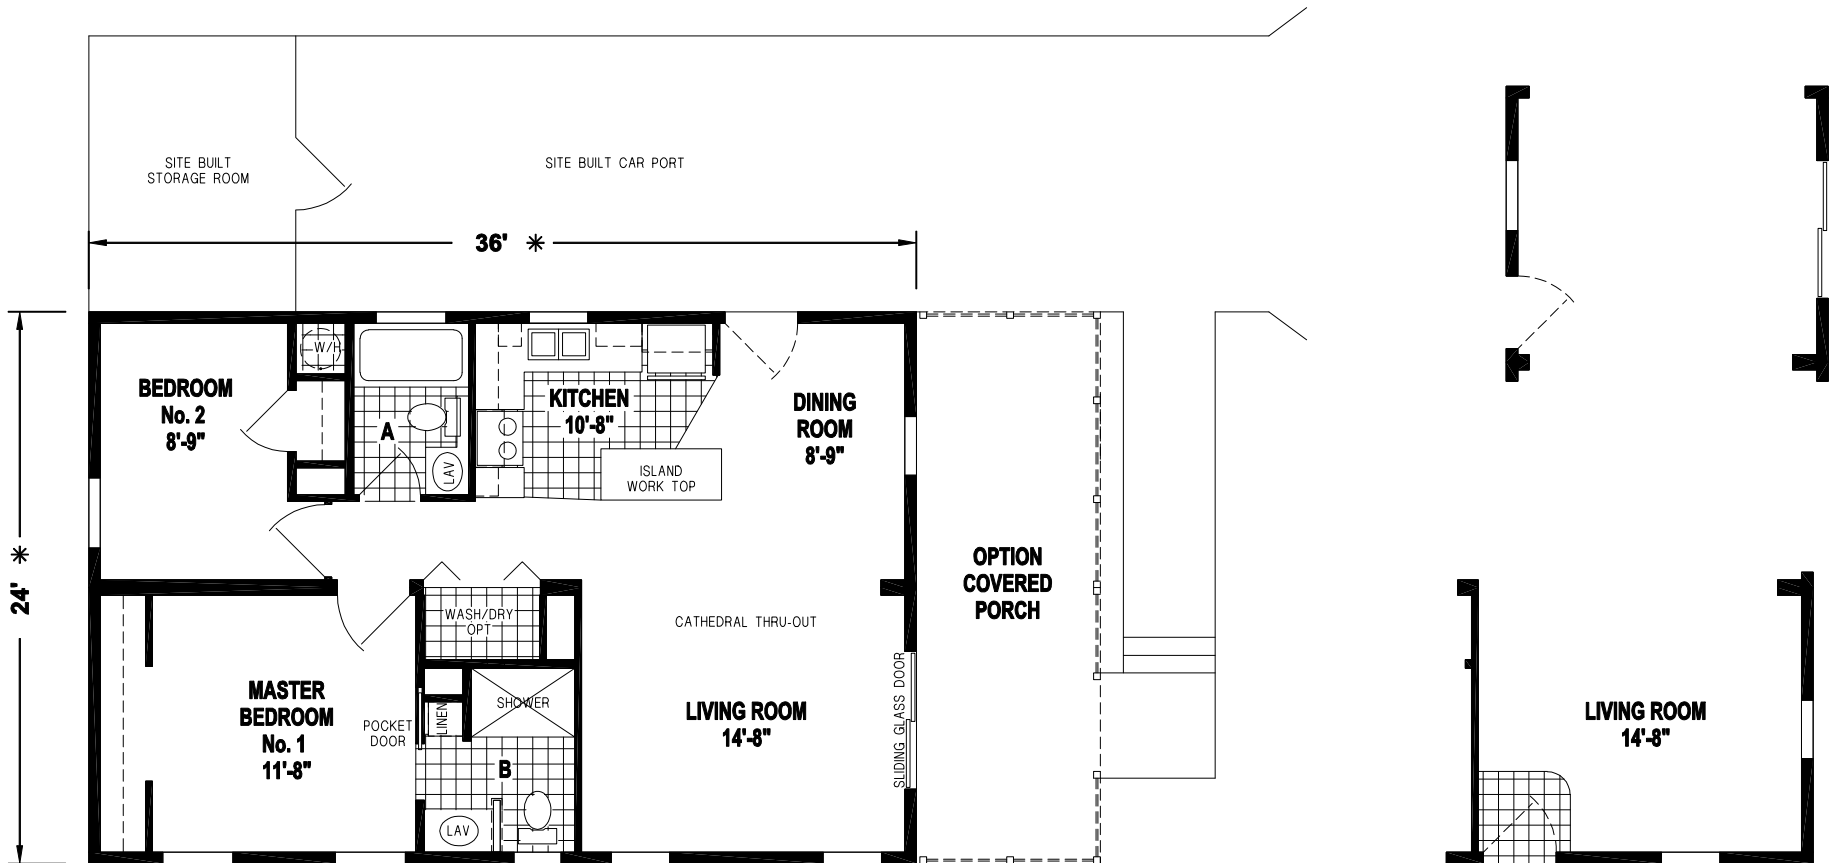

Oslo

Silver Springs Limited Series

SKYLINE

FactorySelectHomes

2 Bedrooms, 2 Baths
Approx. 864 Sq. Ft.

Last Updated: 3-8-19

FactorySelectHomes

19280 Cortez Blvd.
 Brooksville, FL 34601
 1-800-716-6337