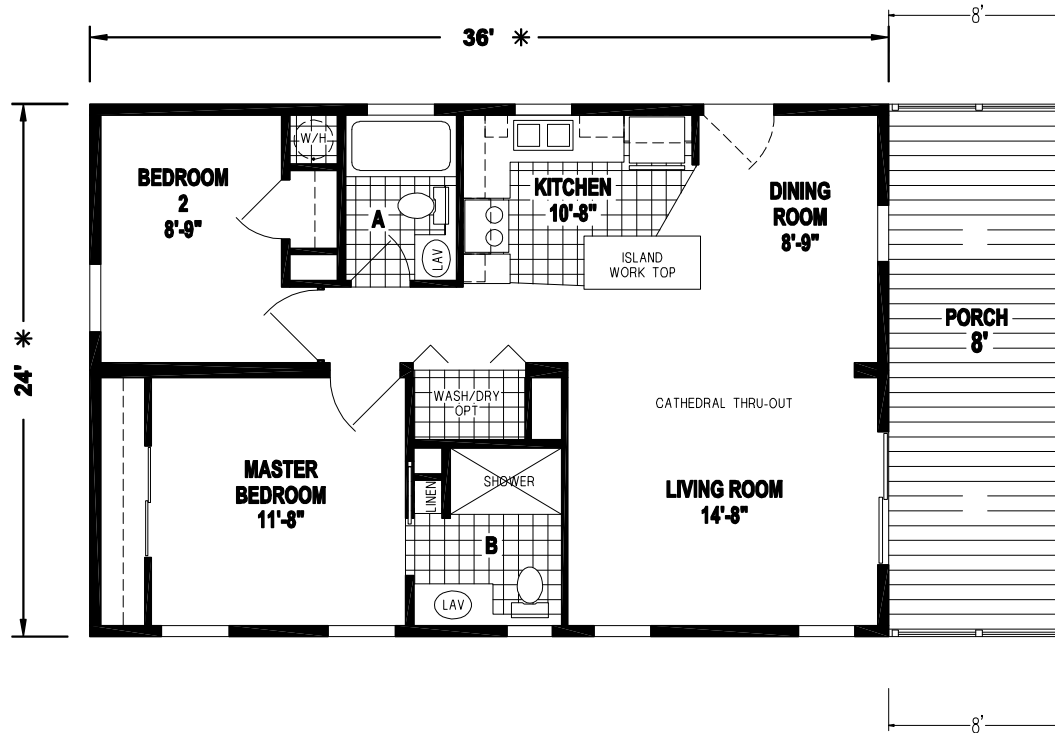

# Oslo

Silver Springs Limited Series

864 SQ. FT. (Approximate) 2 Bedroom, 2 Bath

Last Updated: 7-22-21

OPTION FRONT KITCHEN

ALTERNATE DOOR LOCATION

**FACTORY SELECT HOMES**  
19280 Cortez Blvd.  
Brooksville, FL 34601