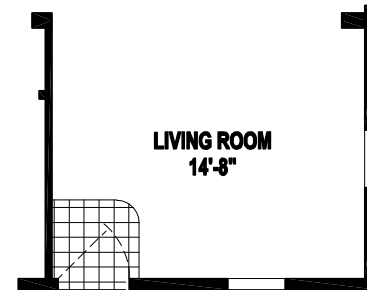

# Oslo

Silver Springs Limited Series

864 SQ. FT. (Approximate) 2 Bedroom, 2 Bath

Last Updated: 7-22-21

OPTION FRONT KITCHEN

ALTERNATE DOOR LOCATION

**FACTORY SELECT HOMES**  
19280 Cortez Blvd.  
Brooksville, FL 34601