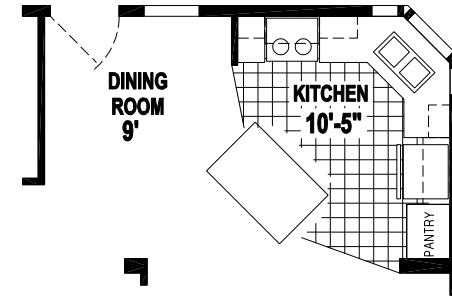

# Oslo

Silver Springs Limited Series

864 SQ. FT. (Approximate) 2 Bedroom, 2 Bath

Last Updated: 7-22-21

OPTION FRONT KITCHEN

ALTERNATE DOOR LOCATION

**FACTORY SELECT HOMES**  
19280 Cortez Blvd.  
Brooksville, FL 34601