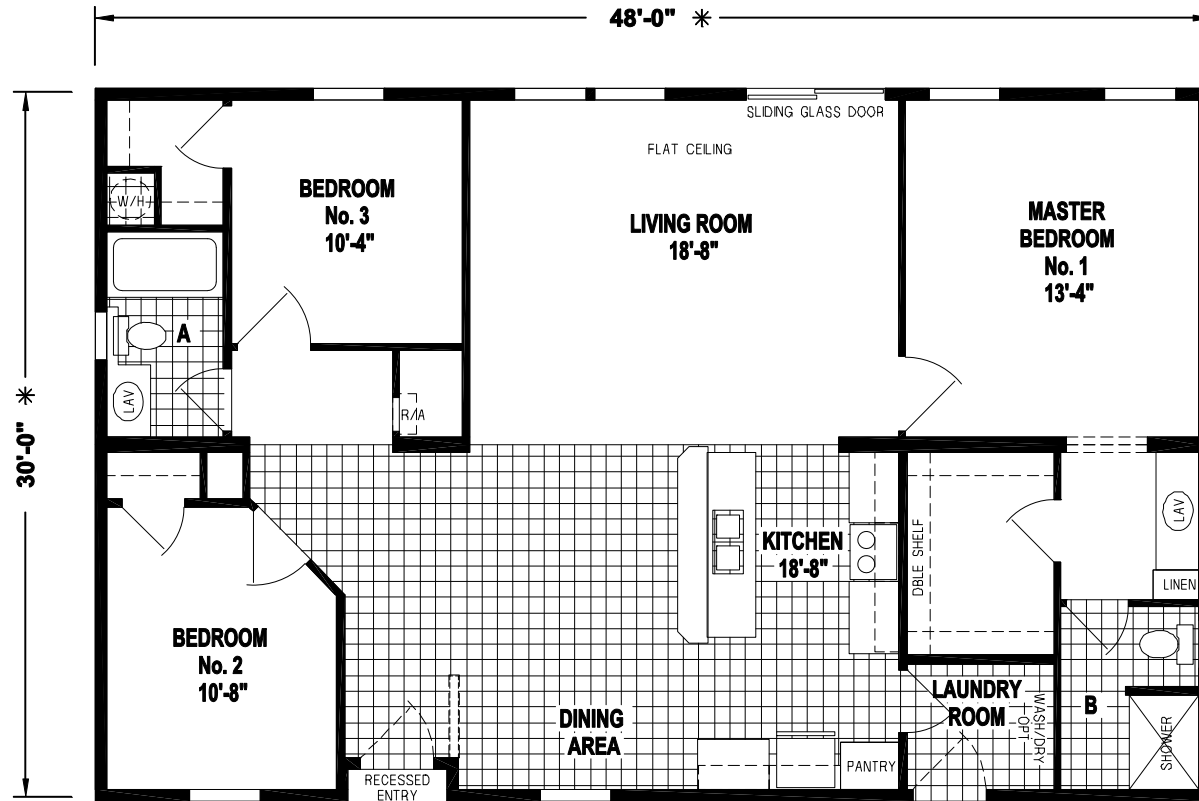

Nokota

Silver Springs Limited Series

SKYLINE

FactorySelectHomes

3 Bedrooms, 2 Baths
Approx. 1,455 Sq. Ft.

Last Updated: 3-8-19

OPTION CORNER SHOWER

FactorySelectHomes