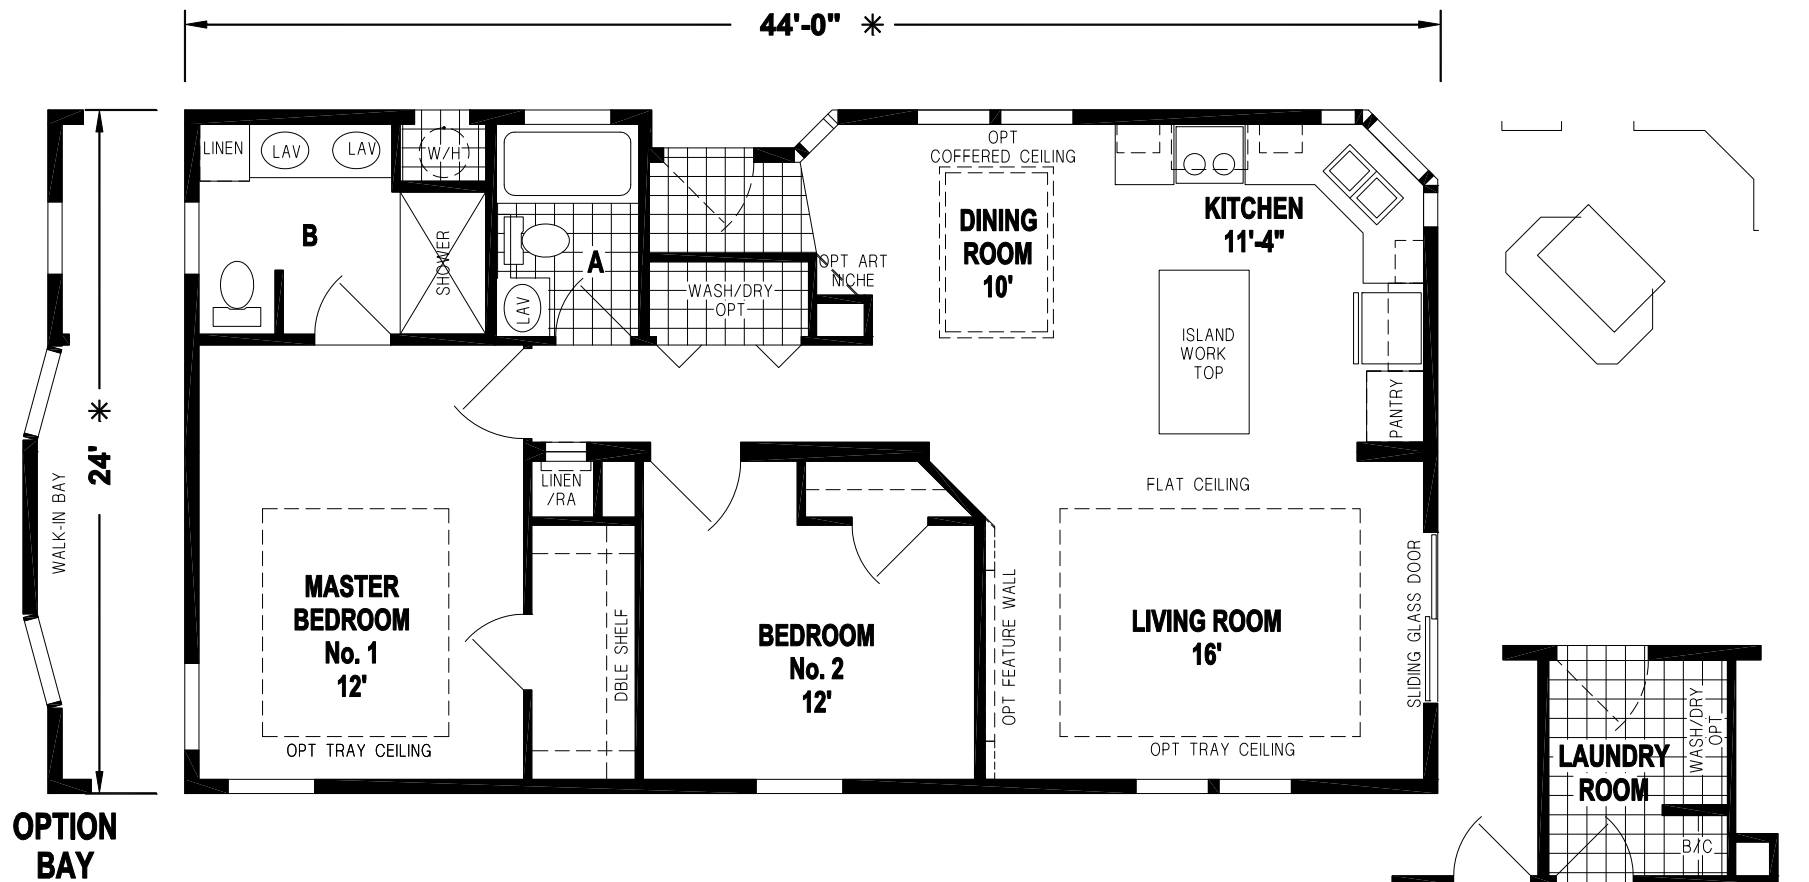

Mullins

Palm Bay Series

SKYLINE

FactorySelectHomes

2 Bedrooms, 2 Baths
Approx. 1,045 Sq. Ft.

Last Updated: 3-6-19

FactorySelectHomes

19280 Cortez Blvd.
Brooksville, FL 34601
1-800-716-6337