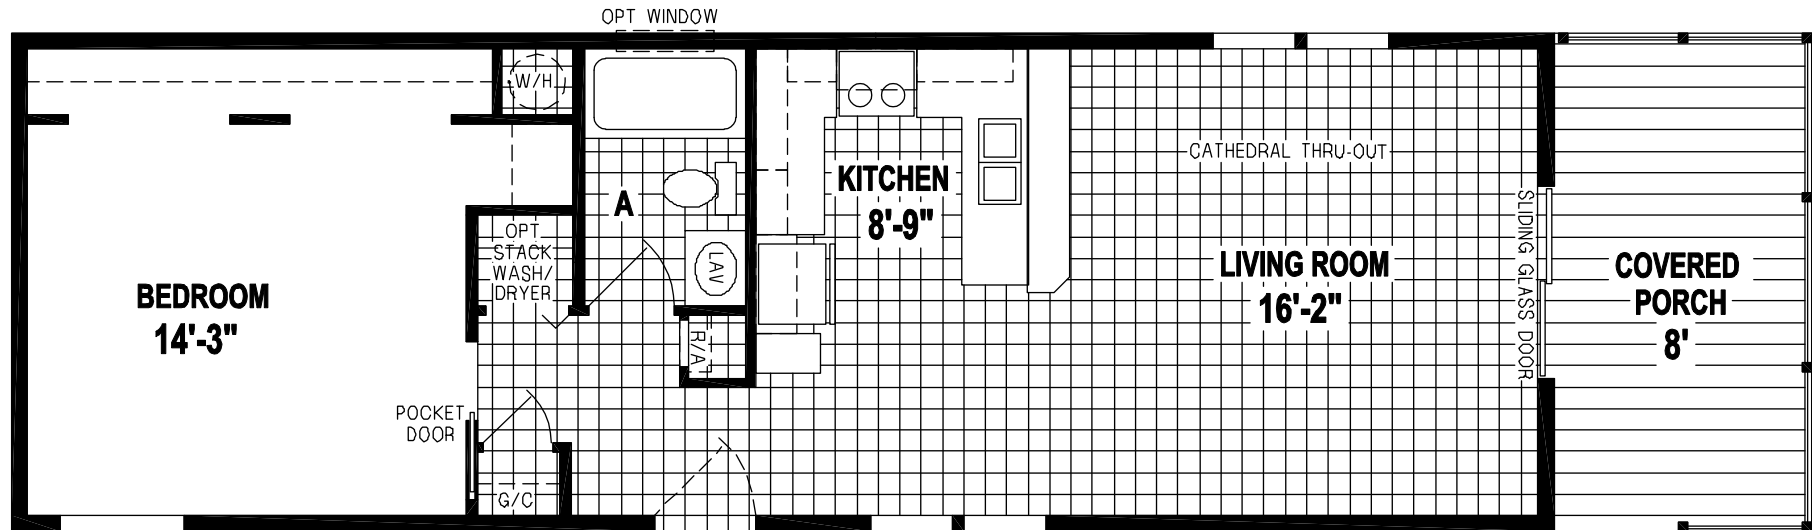

## FactorySelectHomes

1 Bedroom, 1 Bath  
Approx. 741 Sq. Ft.

Last Updated: 3-6-19

FactorySelectHomes

19280 Cortez Blvd.  
Brooksville, FL 34601  
1-800-716-6337

[www.FactorySelectHomes.com](http://www.FactorySelectHomes.com)