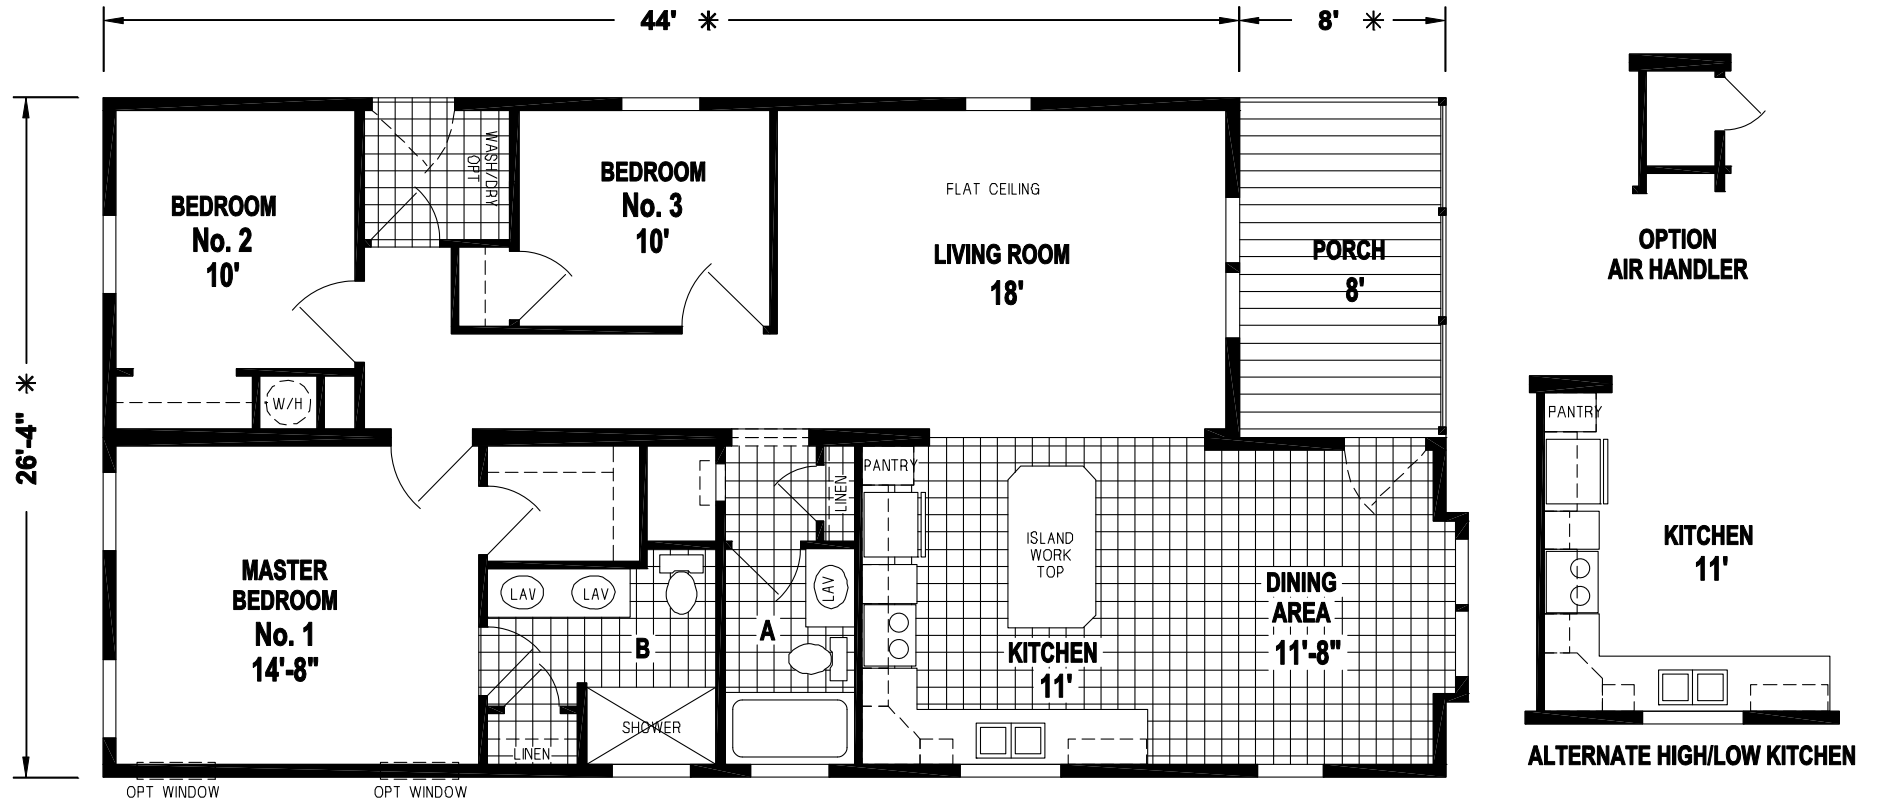

Lamson

Silver Springs Limited Series

SKYLINE

FactorySelectHomes

3 Bedrooms, 2 Baths
Approx. 1,378 Sq. Ft.

Last Updated: 3-8-19

FactorySelectHomes

19280 Cortez Blvd.
Brooksville, FL 34601
1-800-716-6337