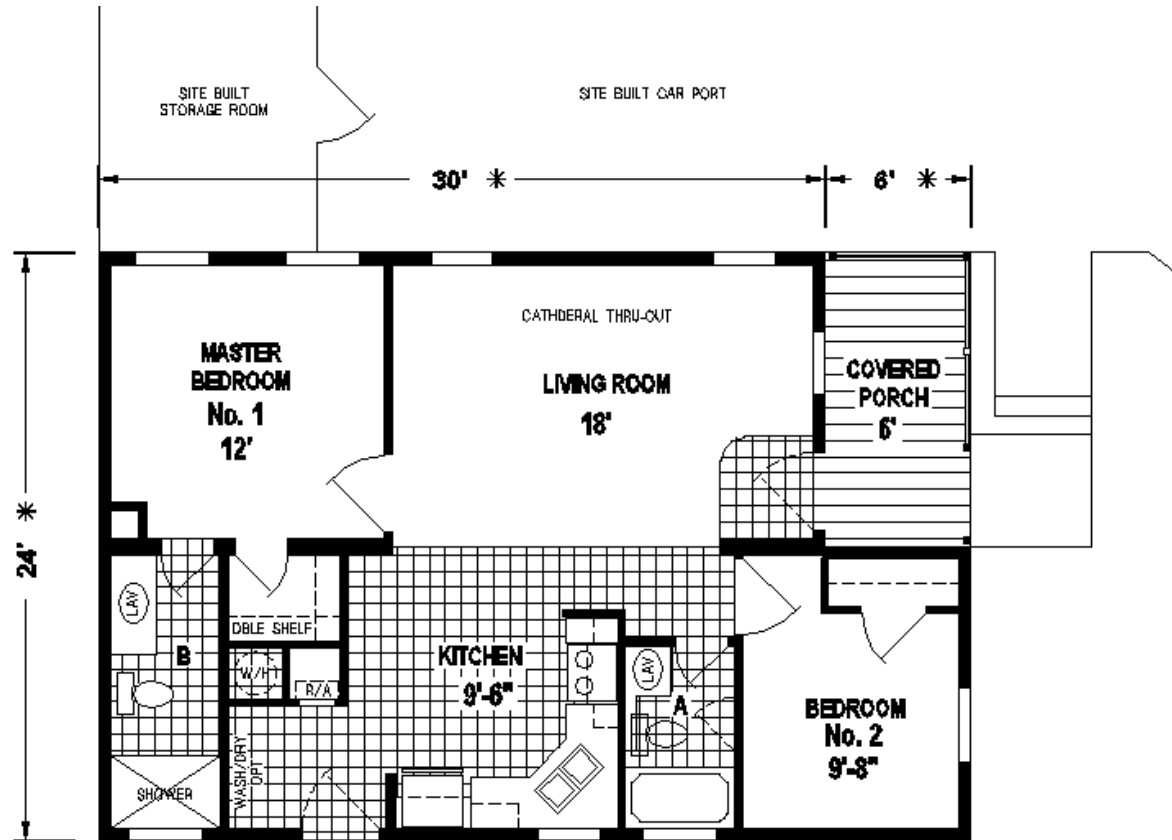

Lamont

Silver Springs Limited Series

SKYLINE

FactorySelectHomes

2 Bedrooms, 2 Baths
Approx. 720 Sq. Ft.

Last Updated: 3-8-19

FactorySelectHomes

19280 Cortez Blvd.
Brooksville, FL 34601
1-800-716-6337