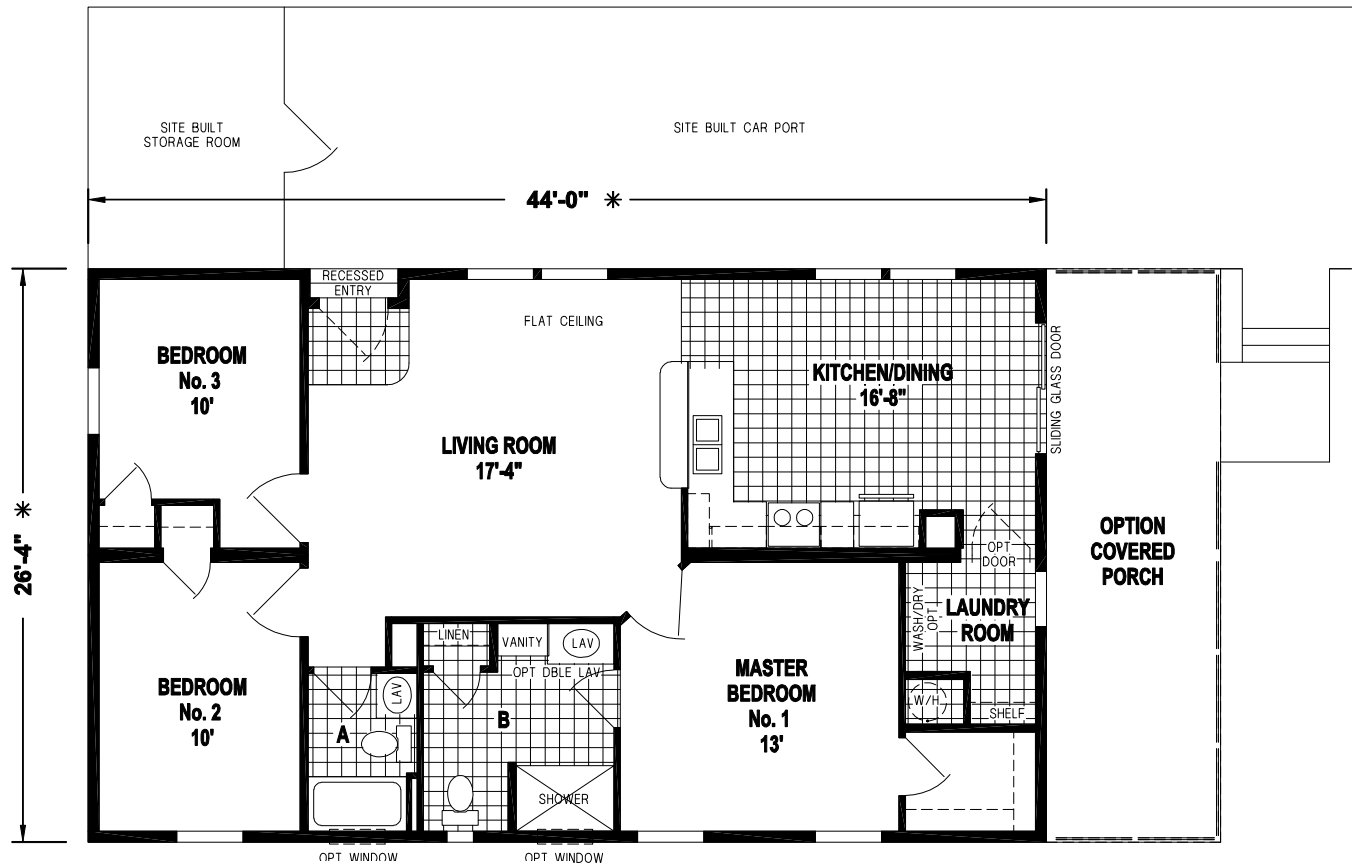

Kerridale

Silver Springs Limited Series

SKYLINE

FactorySelectHomes

3 Bedrooms, 2 Baths
Approx. 1,153 Sq. Ft.

Last Updated: 3-8-19

FactorySelectHomes

19280 Cortez Blvd.
 Brooksville, FL 34601
 1-800-716-6337