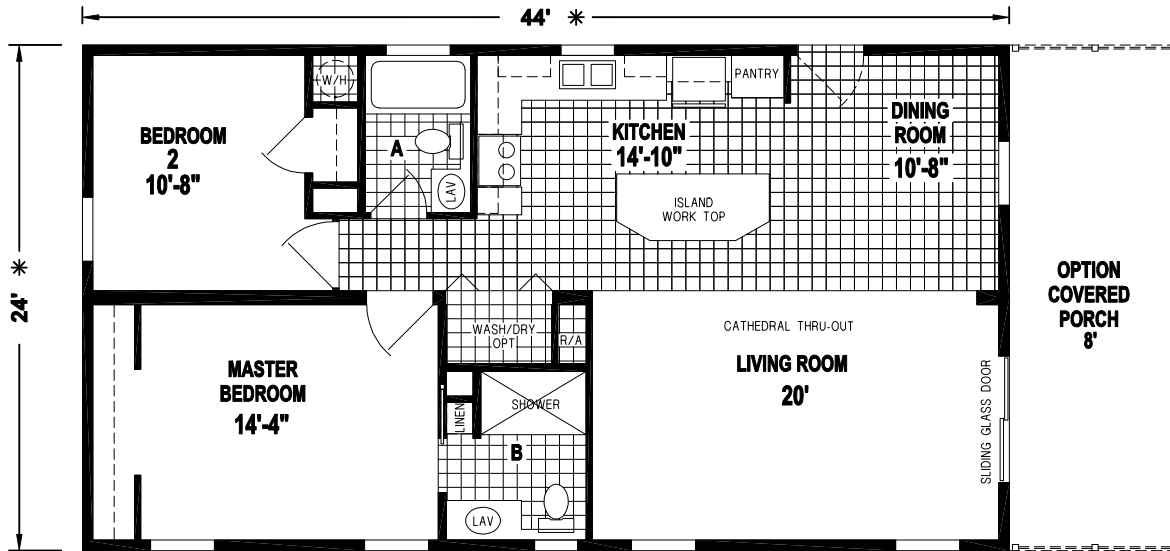

Kangley

Silver Springs Limited Series

1,054 SQ. FT. (Approximate) 2 Bedroom, 2 Bath

Last Updated: 7-22-21

OPTION FRONT KITCHEN

OPTION ISLAND W/FRONT KITCHEN

OPTION SLIDING GLASS DOOR

ALTERNATE DOOR LOCATION