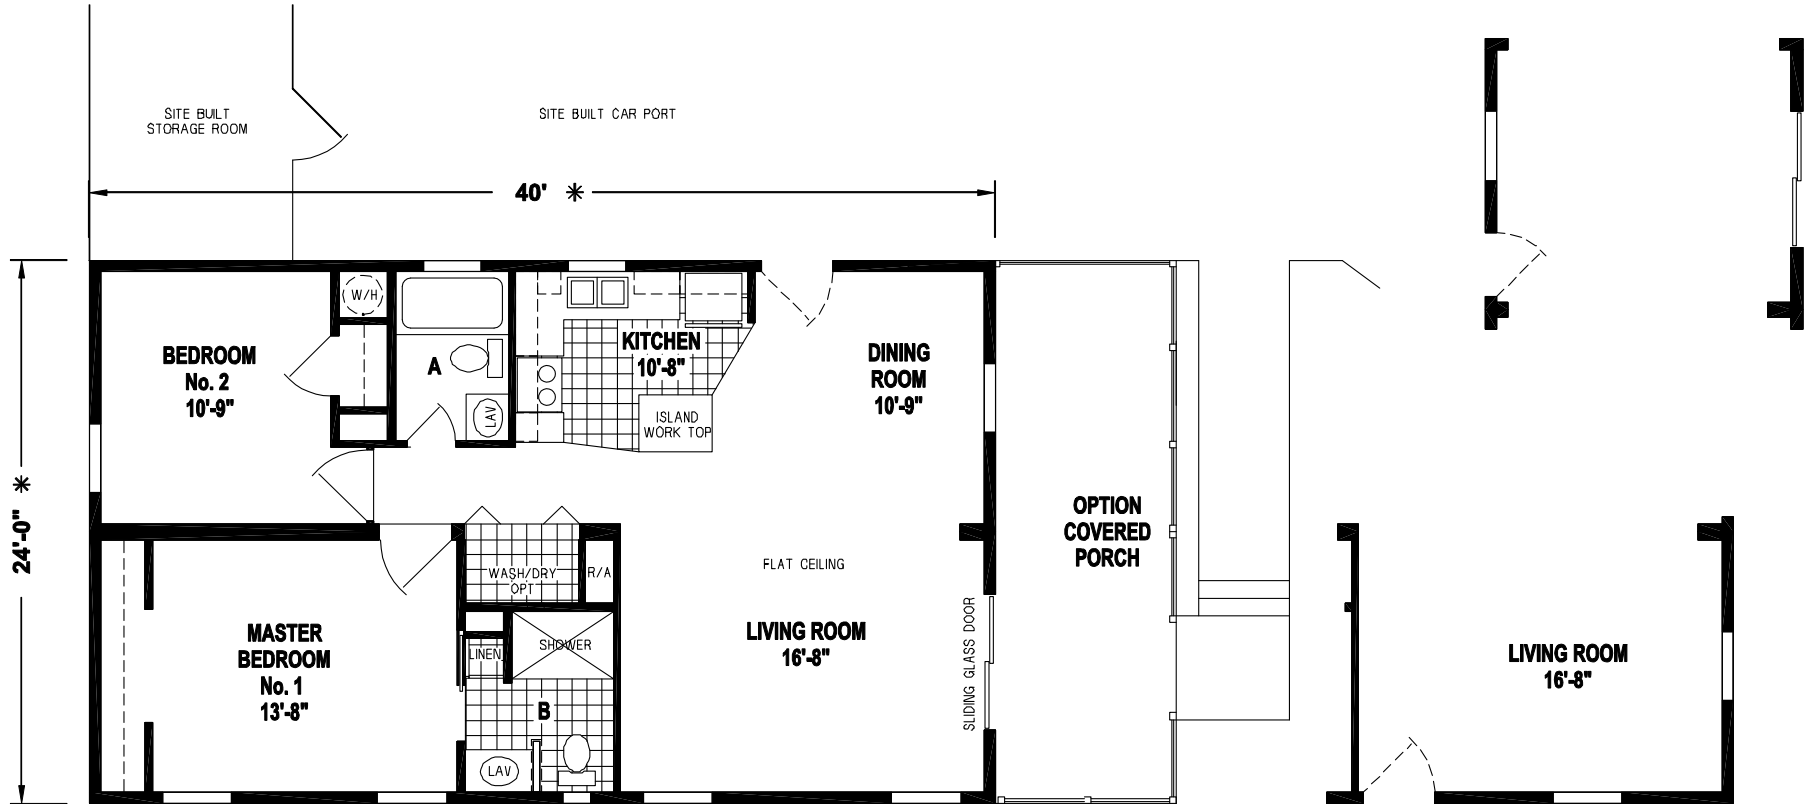

Harbinger

Silver Springs Limited Series

SKYLINE

FactorySelectHomes

2 Bedrooms, 2 Baths
Approx. 960 Sq. Ft.

Last Updated: 3-8-19

FactorySelectHomes

19280 Cortez Blvd.
 Brooksville, FL 34601
 1-800-716-6337