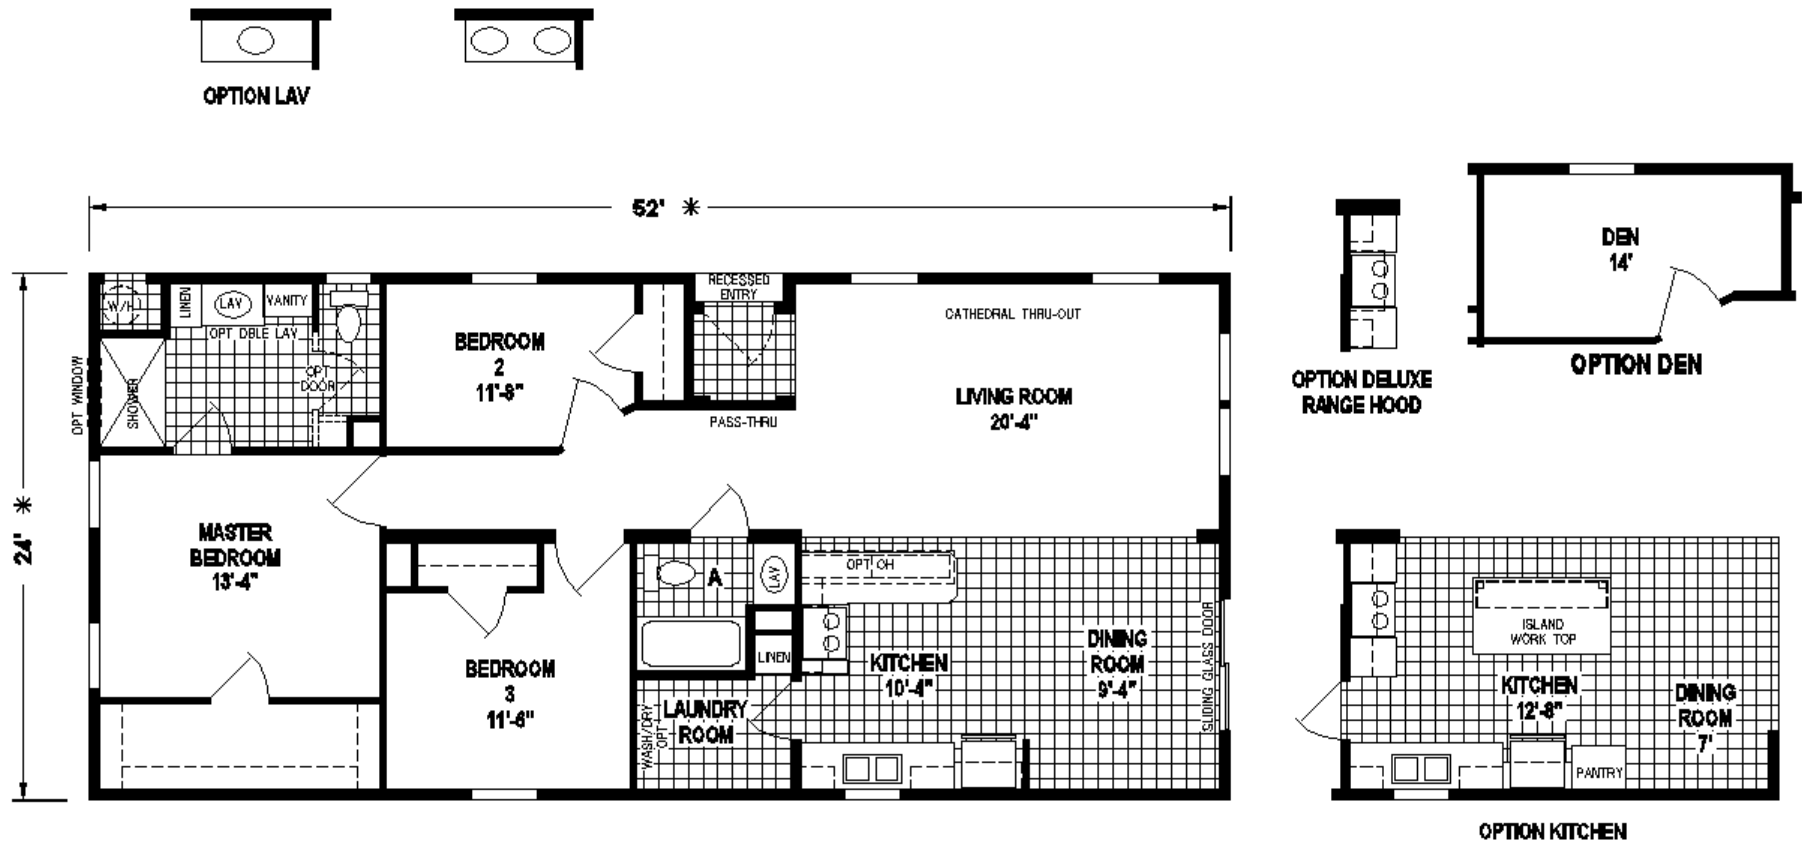

# Eldron

Silver Springs Limited Series

**SKYLINE**

**3 Bedrooms, 2 Baths**  
**Approx. 1,248 Sq. Ft.**

Last Updated: 5-12-20

**FACTORY Select HOMES**

19280 Cortez Blvd.  
 Brooksville, FL 34601  
 1-800-716-6337  
 www.FactorySelectHomes.com