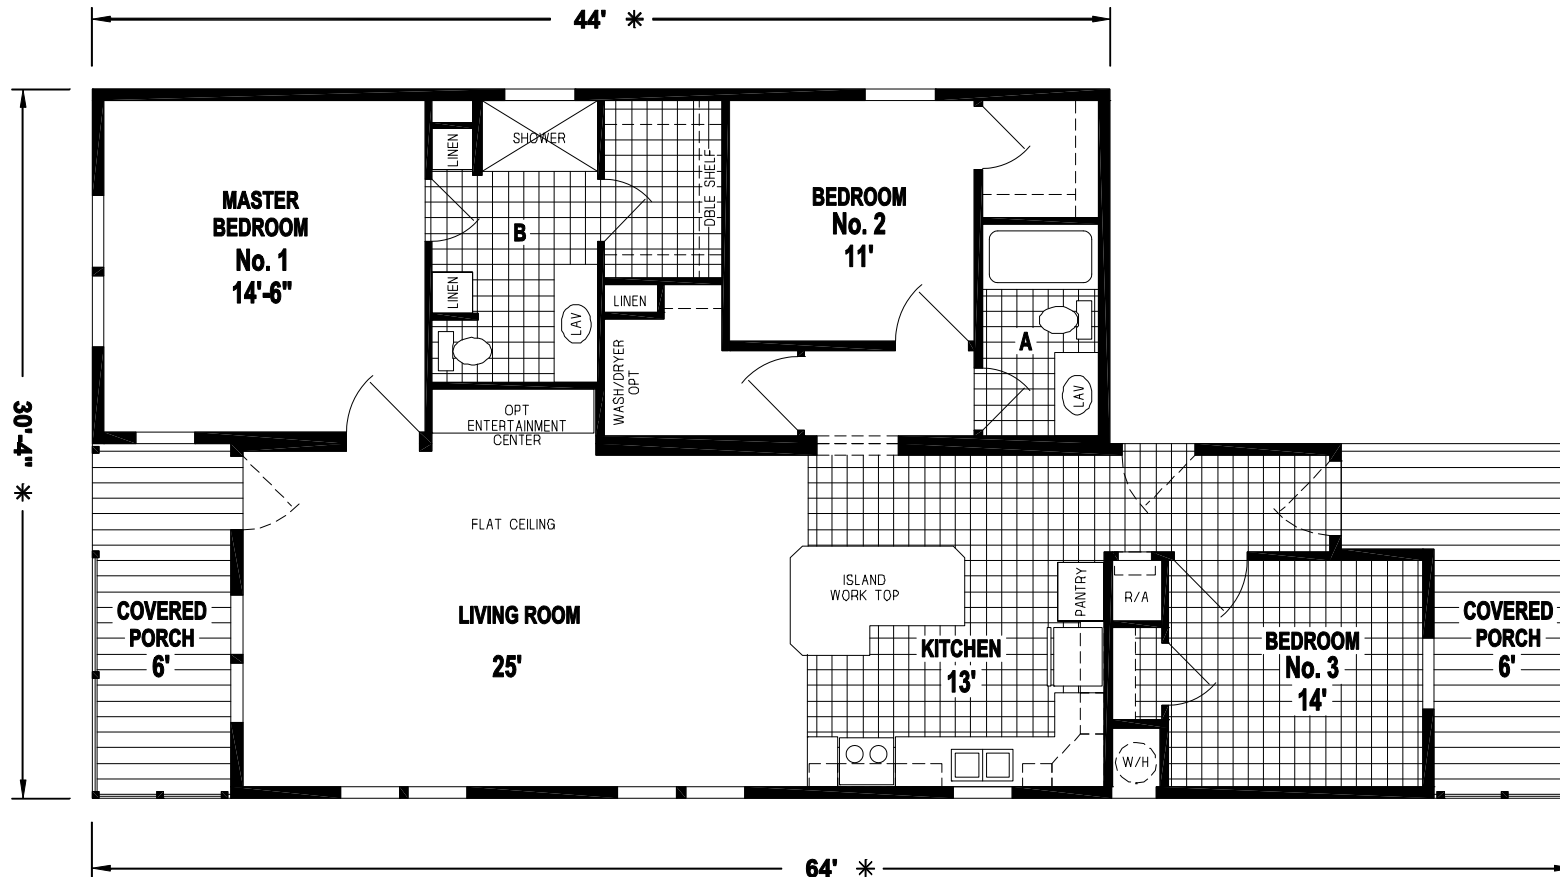

# Cobleton

Silver Springs Limited Series

**SKYLINE**

## FactorySelectHomes

3 Bedrooms, 2 Baths  
Approx. 1,464 Sq. Ft.

Last Updated: 3-8-19

FactorySelectHomes

19280 Cortez Blvd.  
Brooksville, FL 34601  
1-800-716-6337

[www.FactorySelectHomes.com](http://www.FactorySelectHomes.com)