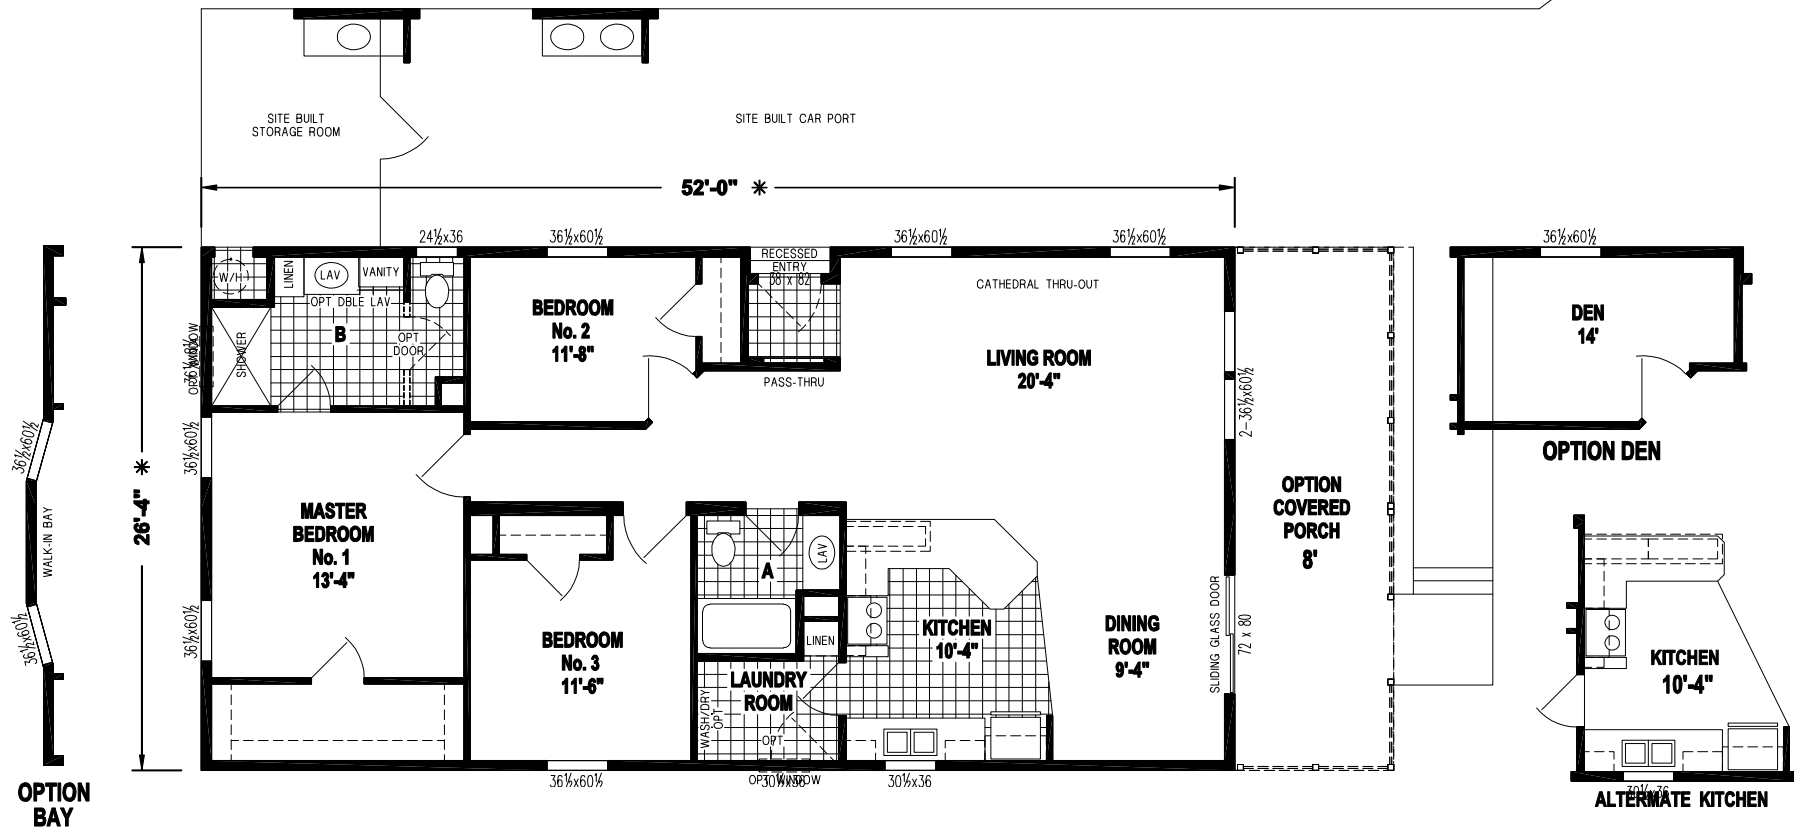

Candler

Silver Springs Limited Series

SKYLINE

FactorySelectHomes

3 Bedrooms, 2 Baths
Approx. 1,369 Sq. Ft.

Last Updated: 3-8-19

FactorySelectHomes

19280 Cortez Blvd.
Brooksville, FL 34601
1-800-716-6337