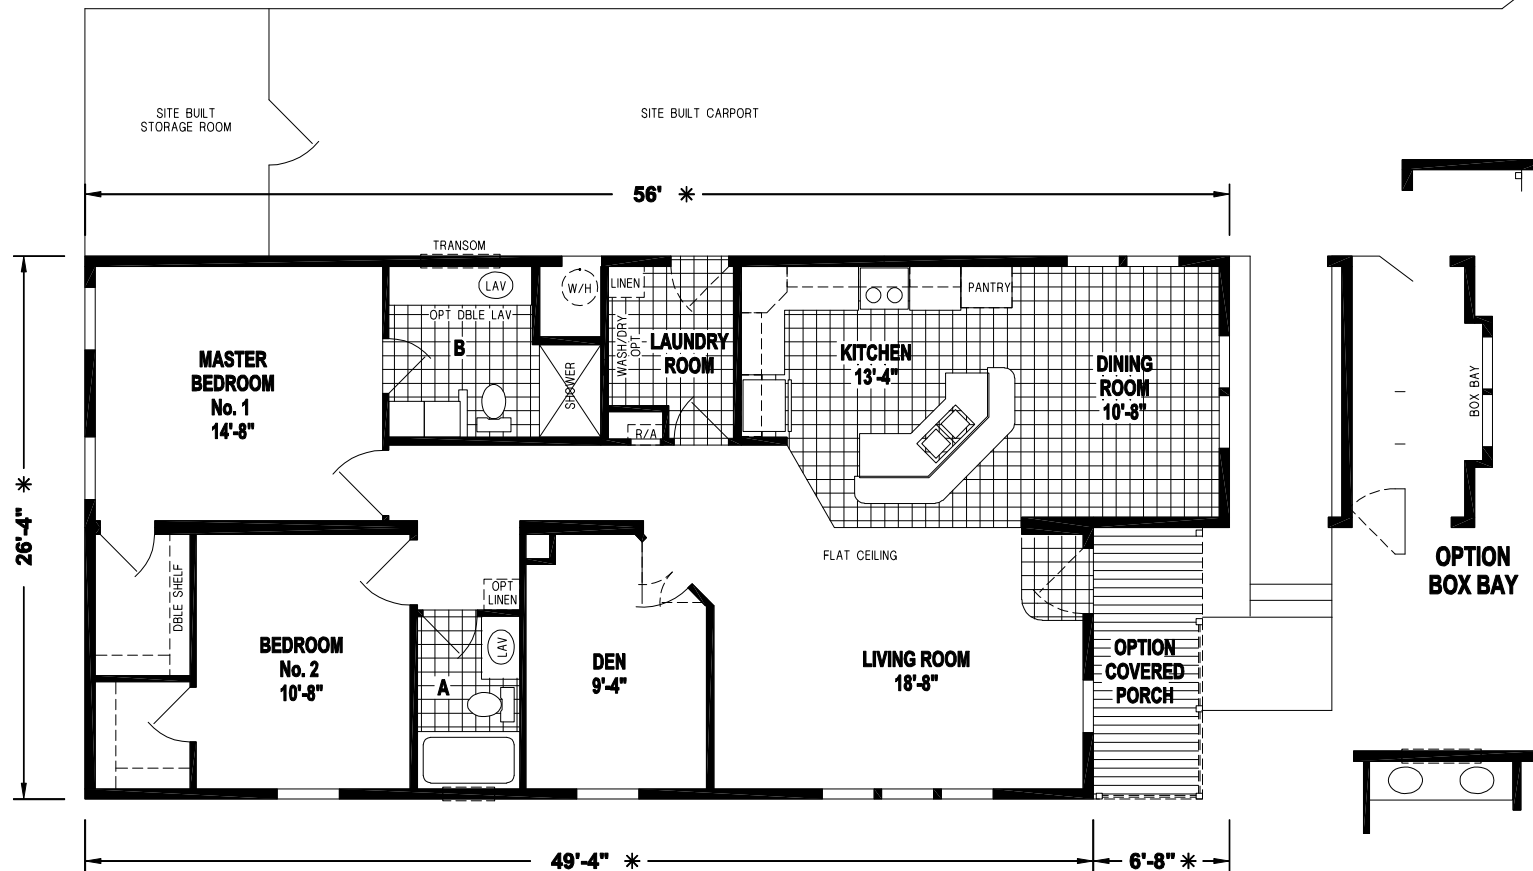

Callaghan

Silver Springs Limited Series

SKYLINE

FactorySelectHomes

2 Bedrooms, 2 Baths
Approx. 1,386 Sq. Ft.

Last Updated: 3-8-19

FactorySelectHomes

19280 Cortez Blvd.
Brooksville, FL 34601
1-800-716-6337