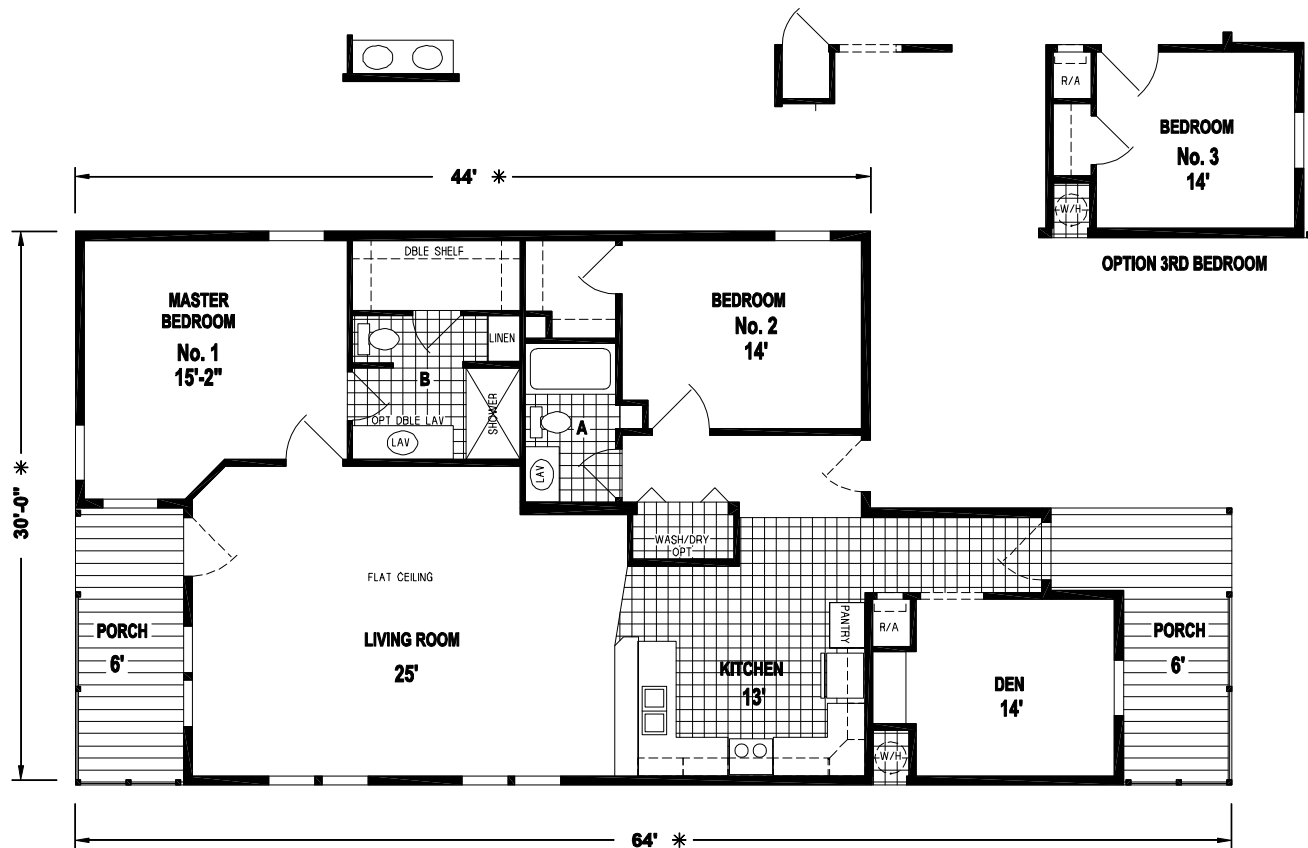

Bonkirk

Silver Springs Limited Series

SKYLINE

FactorySelectHomes

2 Bedrooms, 2 Baths
Approx. 1,623 Sq. Ft.

Last Updated: 3-8-19

FactorySelectHomes

19280 Cortez Blvd.
Brooksville, FL 34601
1-800-716-6337