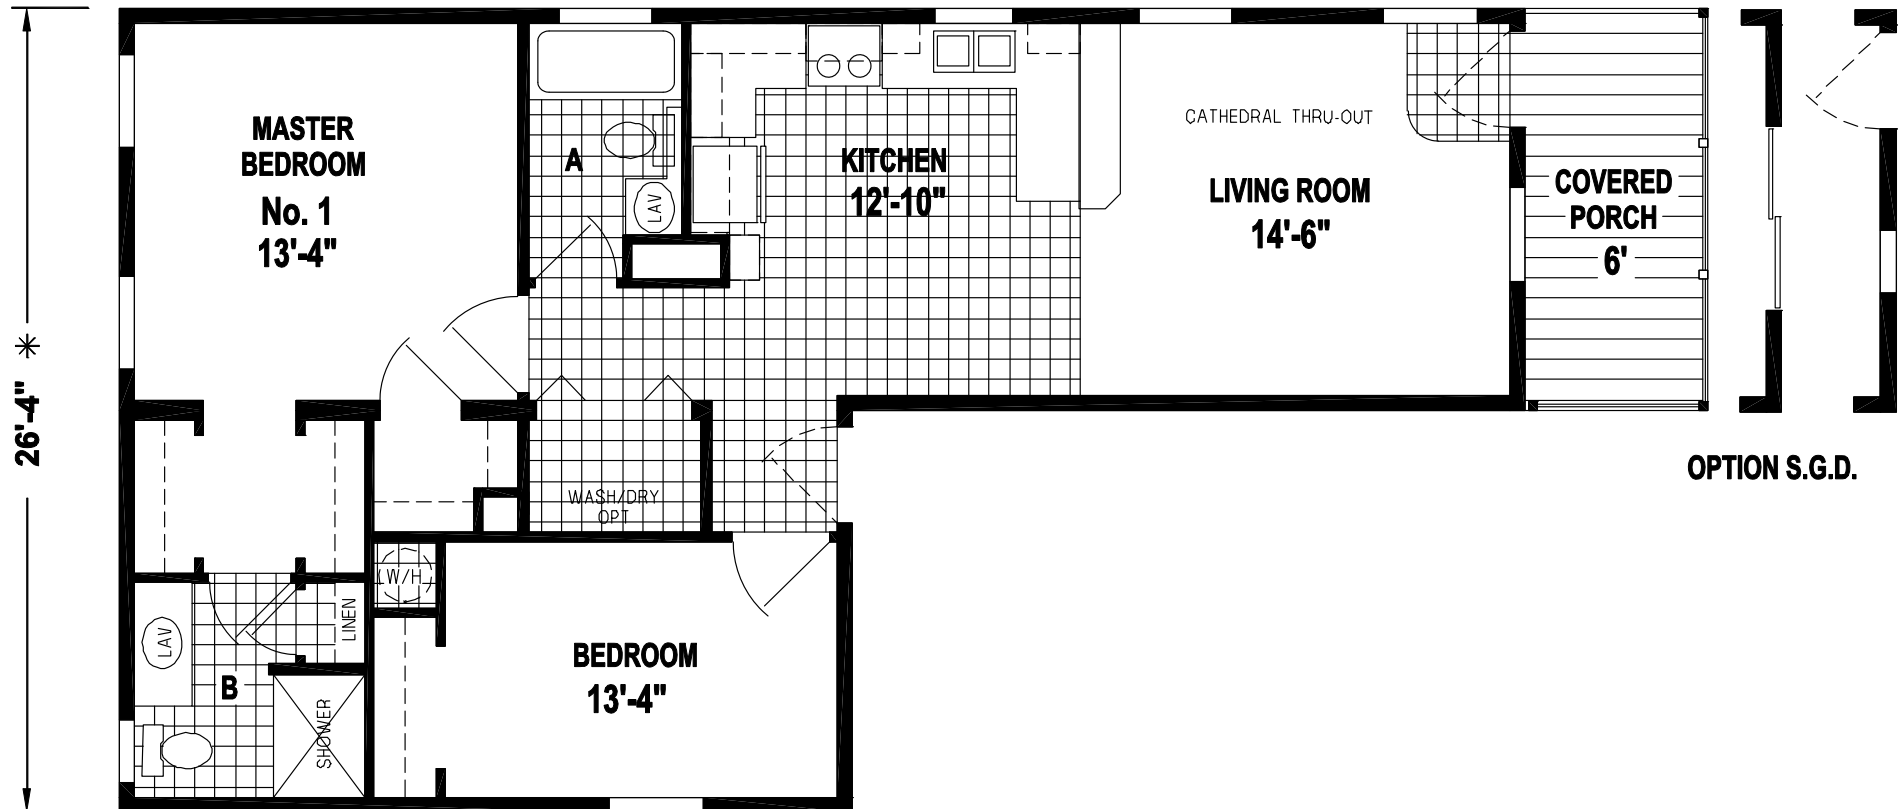

Beechdale

Silver Springs Limited Series

SKYLINE

FactorySelectHomes

2 Bedrooms, 2 Baths
Approx. 919 Sq. Ft.

Last Updated: 3-8-19

FactorySelectHomes

19280 Cortez Blvd.
Brooksville, FL 34601
1-800-716-6337