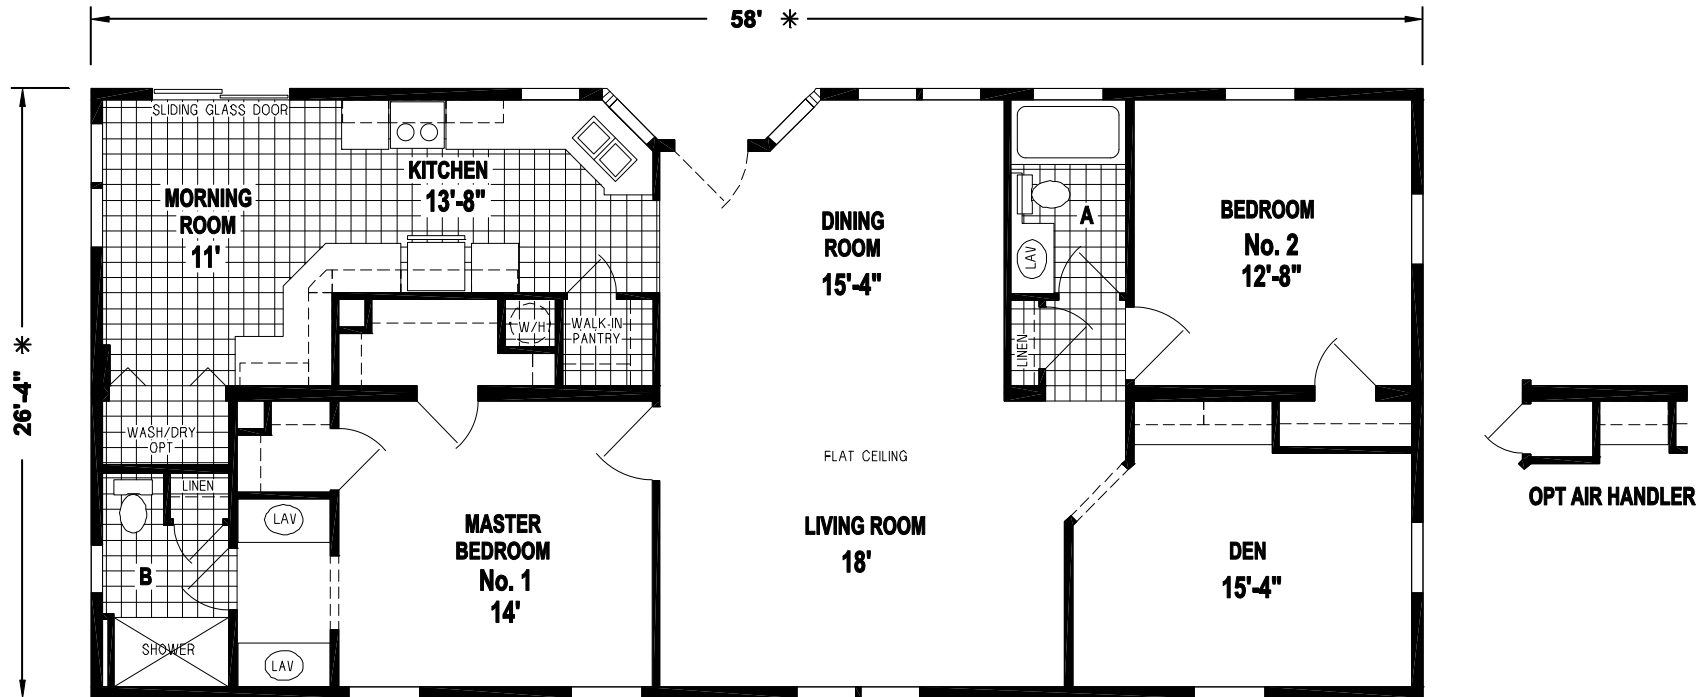

## FactorySelectHomes

2 Bedrooms, 2 Baths  
Approx. 1,513 Sq. Ft.

Last Updated: 3-8-19

FactorySelectHomes

19280 Cortez Blvd.  
Brooksville, FL 34601  
1-800-716-6337

[www.FactorySelectHomes.com](http://www.FactorySelectHomes.com)