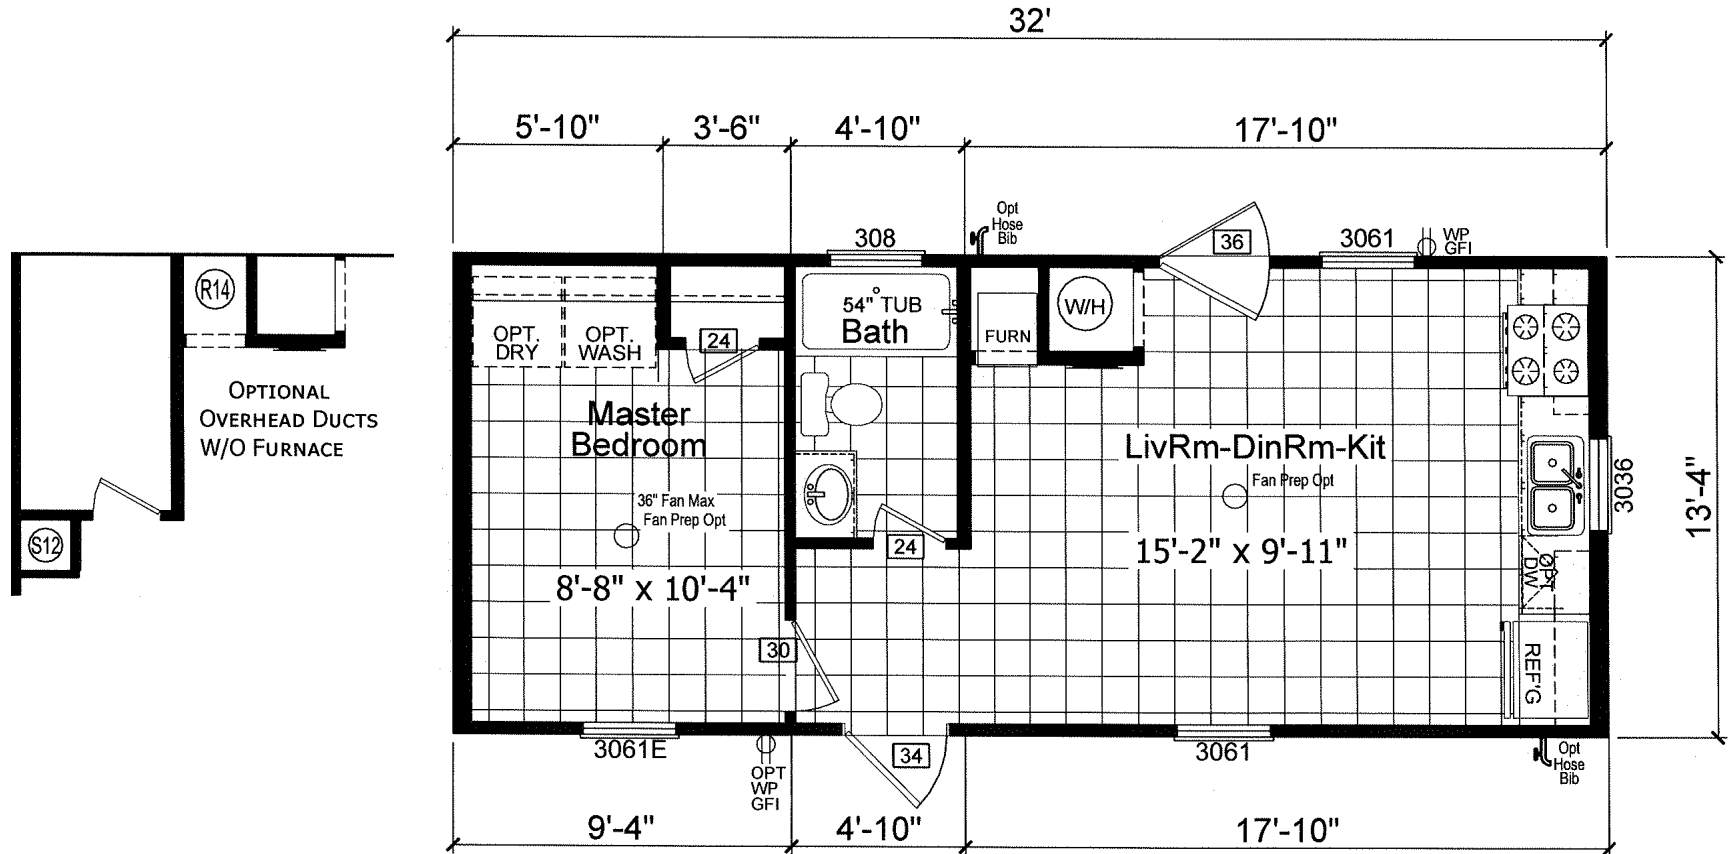

Thrifty
Sojourner Series

CHAMPION

MANUFACTURED BEAUTIFULLY™

FactorySelectHomes

1 Bedroom, 1 Bath
Approx. 427 Sq. Ft.

Last Updated: 10-12-18

FactorySelectHomes

19280 Cortez Blvd.
Brooksville, FL 34601
1-800-716-6337