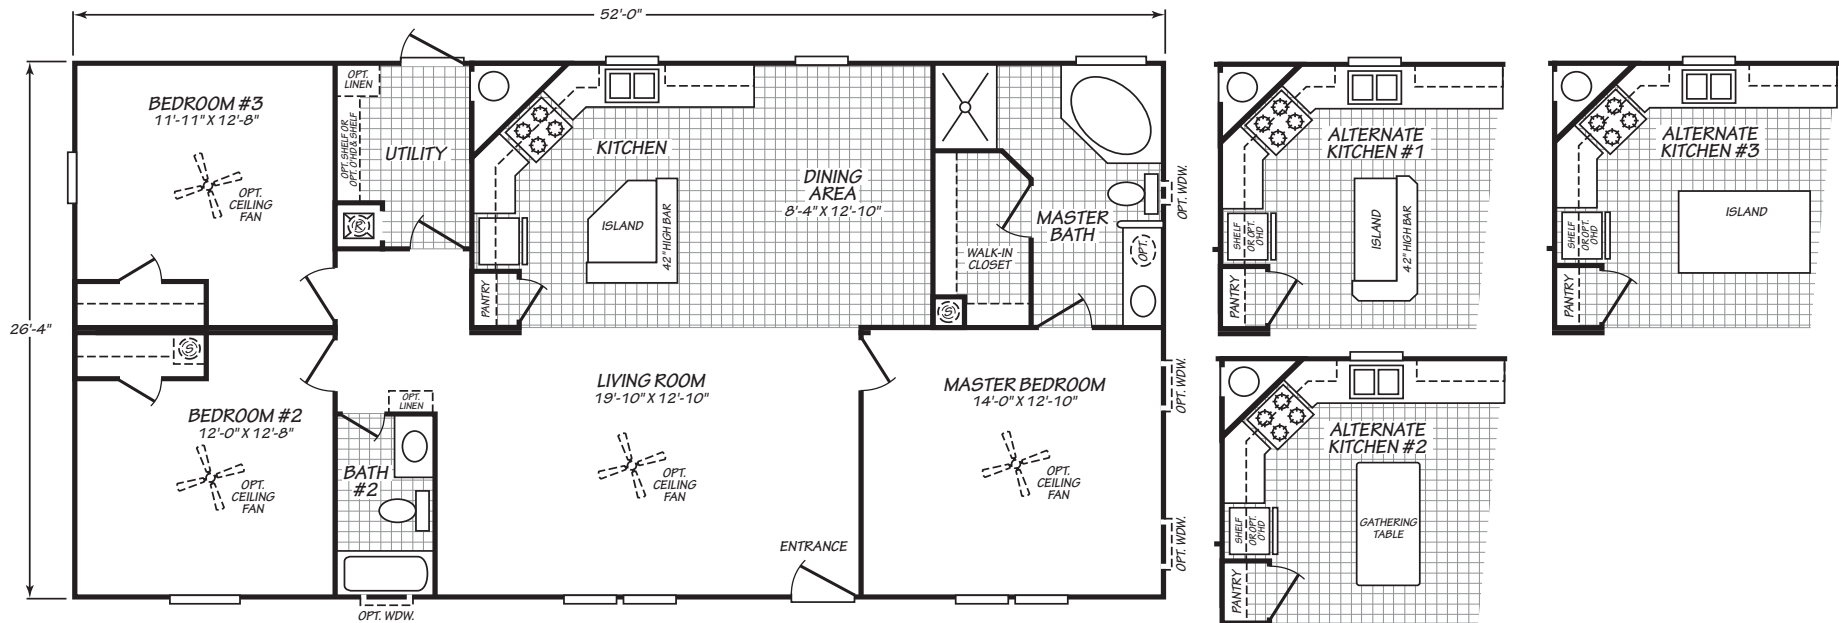

# Timber

Carriage Manor II Series

# FactorySelectHomes

3 Bedrooms, 2 Baths  
Approx. 1,369 Sq. Ft.

Last Updated: 1-17-19

FactorySelectHomes

19280 Cortez Blvd.  
Brooksville, FL 34601  
1-800-716-6337

[www.FactorySelectHomes.com](http://www.FactorySelectHomes.com)