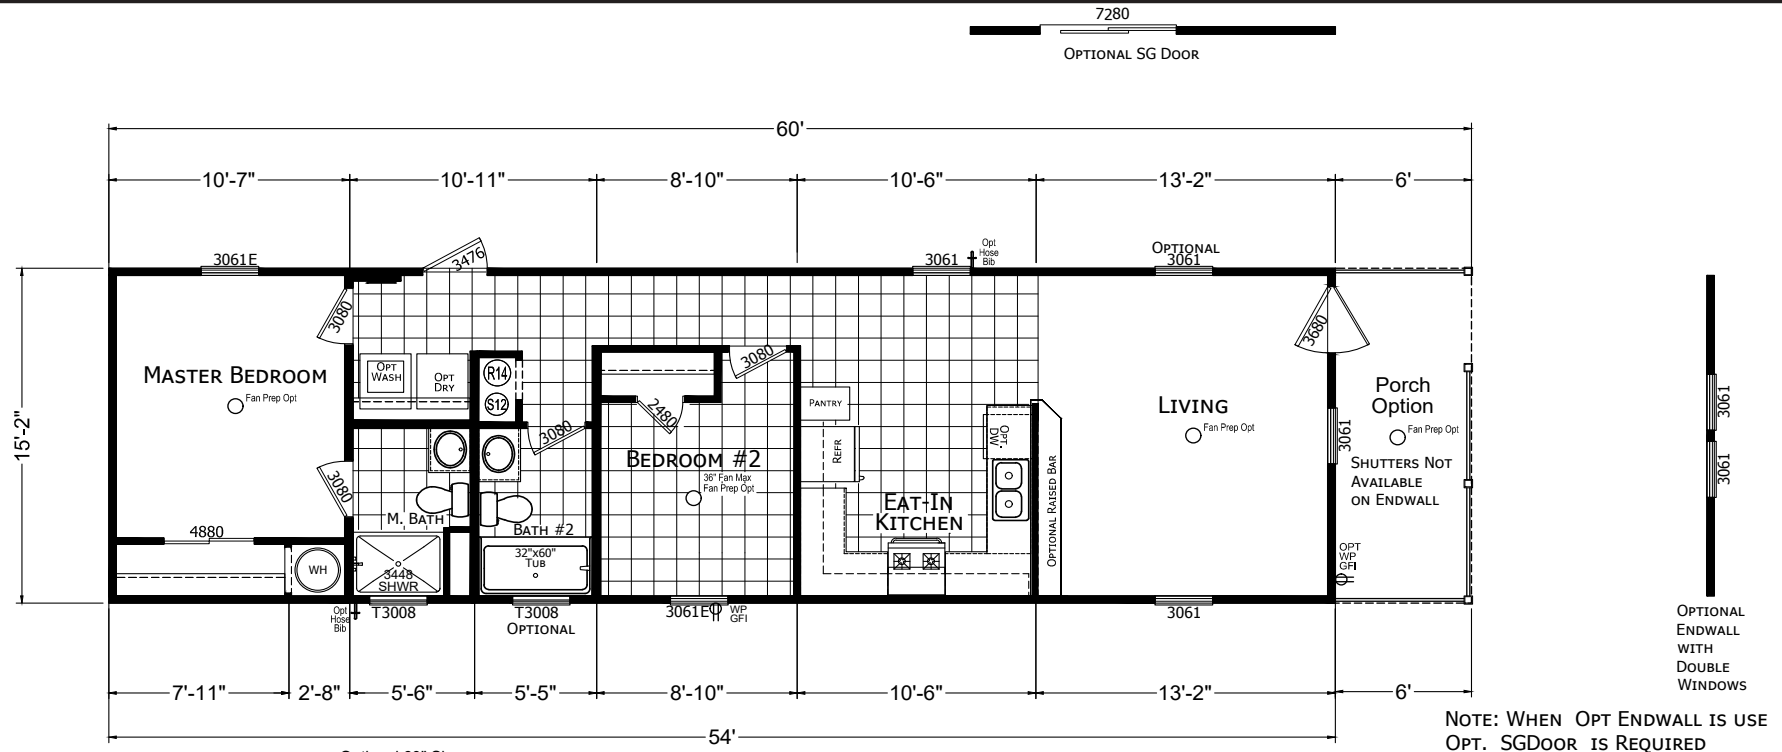

# Pelican

Trinity Series

2 Bedrooms, 2 Baths  
Approx. 818 Sq. Ft.

Last Updated: 7-8-20

**FACTORY Select HOMES**  
 19280 Cortez Blvd.  
 Brooksville, FL 34601  
 1-800-716-6337  
 www.FactorySelectHomes.com  
 For Detailed Directions See

I authorize Factory Expo Home Centers to build my house, per this plan.  
 X \_\_\_\_\_  
 Customer Signature/Date

Important: Due to our policy of constant improvement, all information in our brochures may vary from actual home. The right is reserved to make changes at any time, without notice or obligation, in colors, materials, specifications, processes, and models. All dimensions and square footage calculations are nominal and approximate figures. Please check with your sales person for specific and current information.