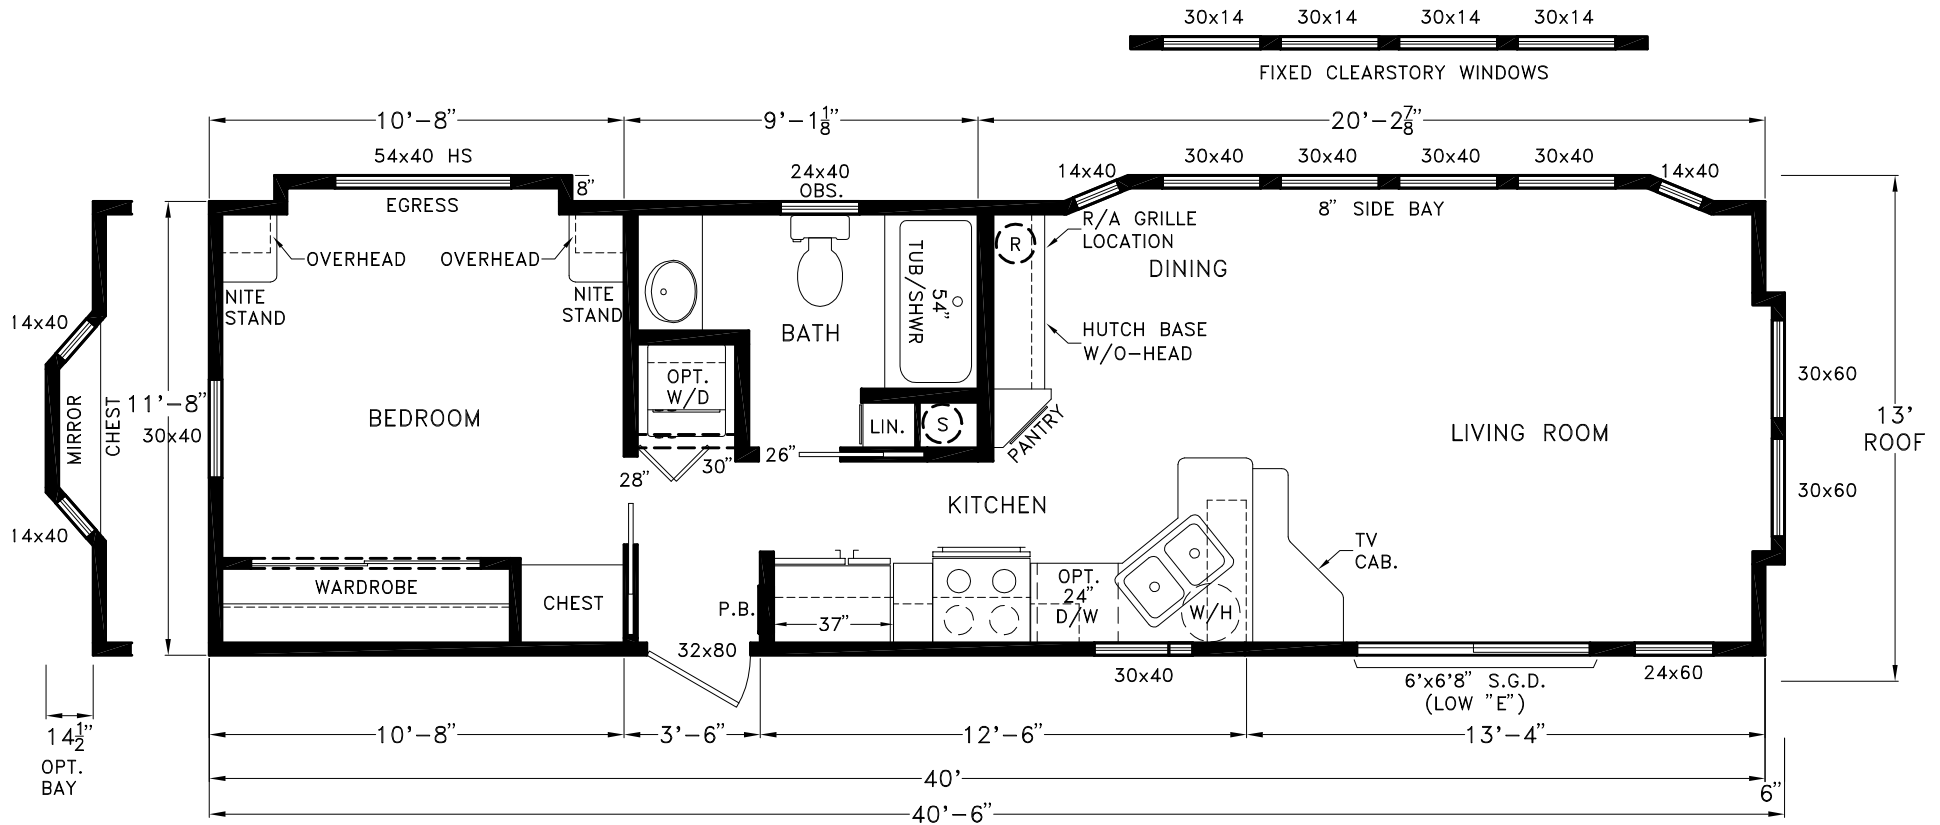

## FactorySelectHomes

1 Bedroom, 1 Bath  
Approx. 494 Sq. Ft.

Last Updated: 9-21-18

FactorySelectHomes

19280 Cortez Blvd.  
Brooksville, FL 34601  
1-800-716-6337

www.FactorySelectHomes.com

For Detailed Directions See Map On Our Website