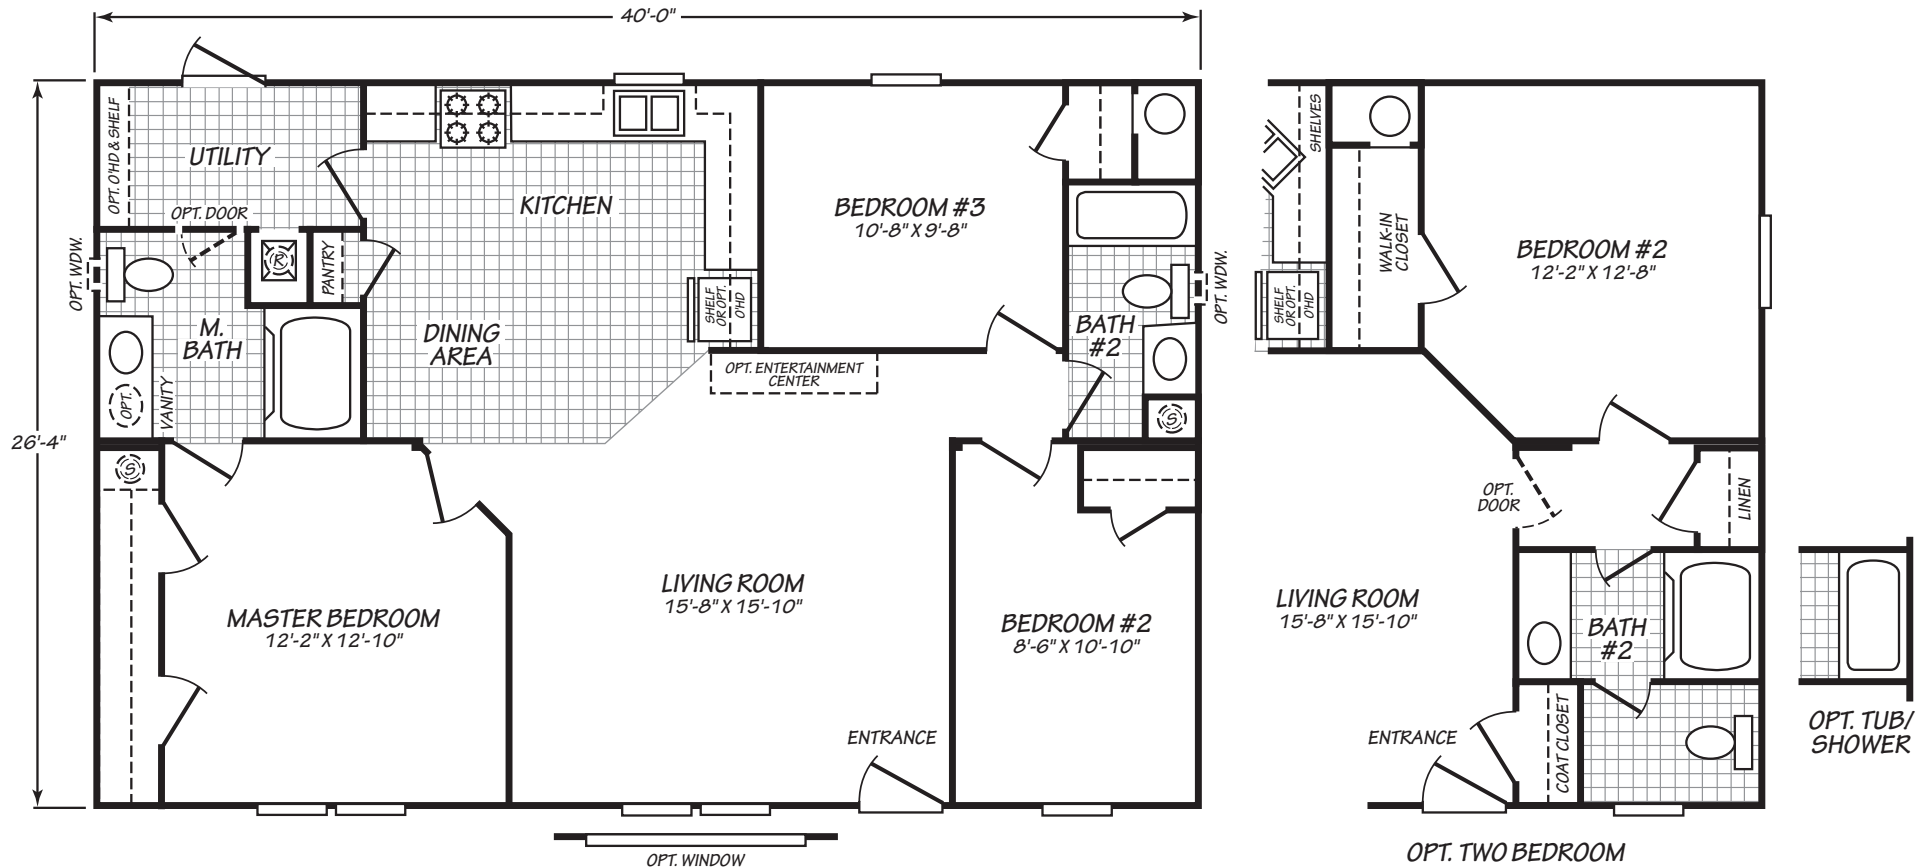

Madiera

Eagle Trace II Series

FactorySelectHomes

3 Bedrooms, 2 Baths
Approx. 1,053 Sq. Ft.

Last Updated: 9-21-18

FactorySelectHomes

19280 Cortez Blvd.
Brooksville, FL 34601
1-800-716-6337

www.FactorySelectHomes.com