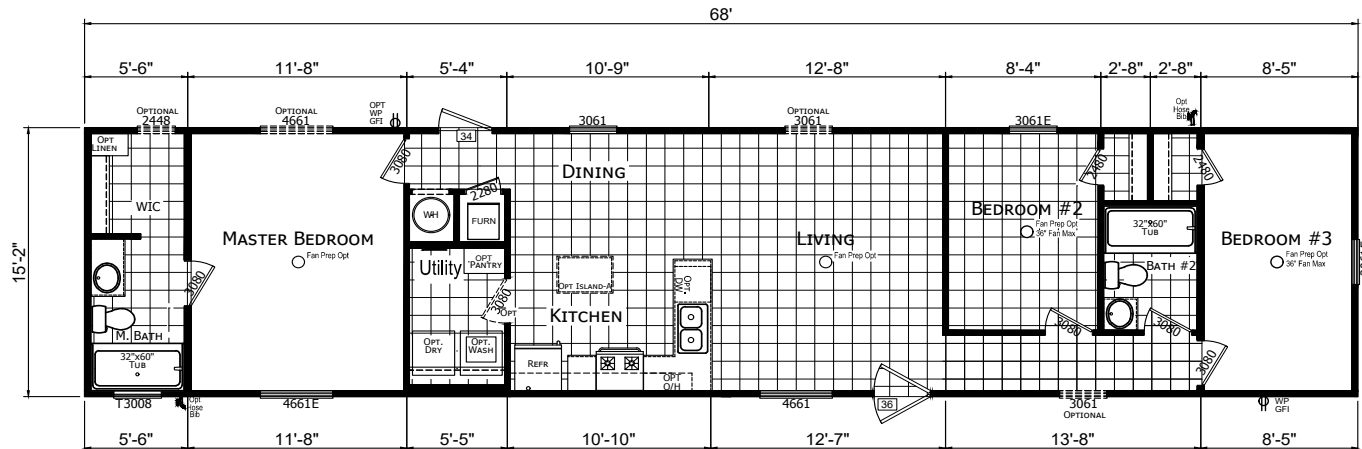

Jacaranda

Trinity Series

3 Bedrooms, 2 Baths
Approx. 1,031 Sq. Ft.

Last Updated: 7-8-20

19280 Cortez Blvd.
Brooksville, FL 34601
1-800-716-6337
www.FactorySelectHomes.com
For Detailed Directions See

I authorize Factory Expo Home Centers to build my house, per this plan.
X _____
Customer Signature/Date