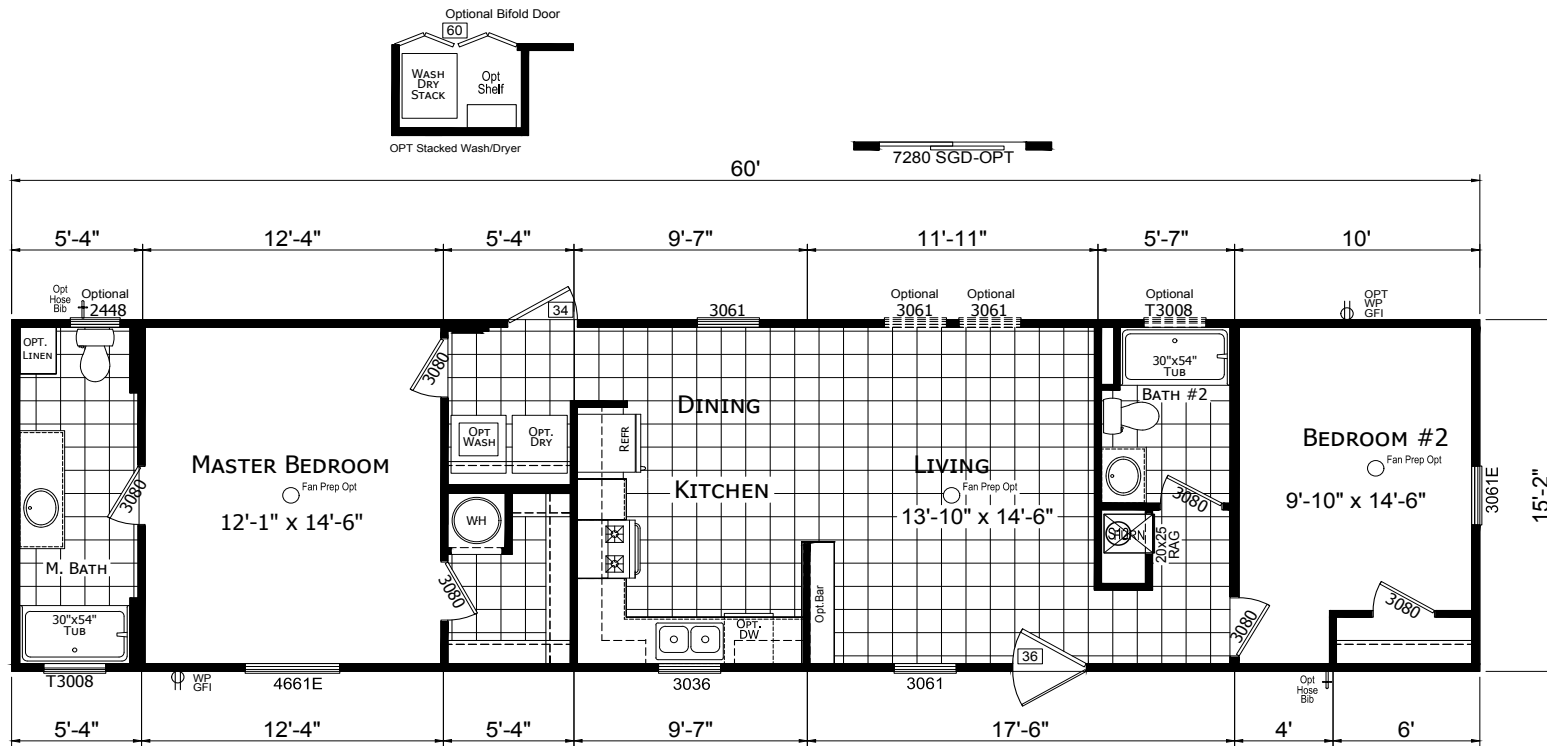

Hayman

Trinity Series

FactorySelectHomes

2 Bedrooms, 2 Baths
Approx. 910 Sq. Ft.

Last Updated: 5-8-19

7280 SGD-OPT
Optional SGD Replacing Window & Door

CLG DUCT ~ NO FURN

FactorySelectHomes