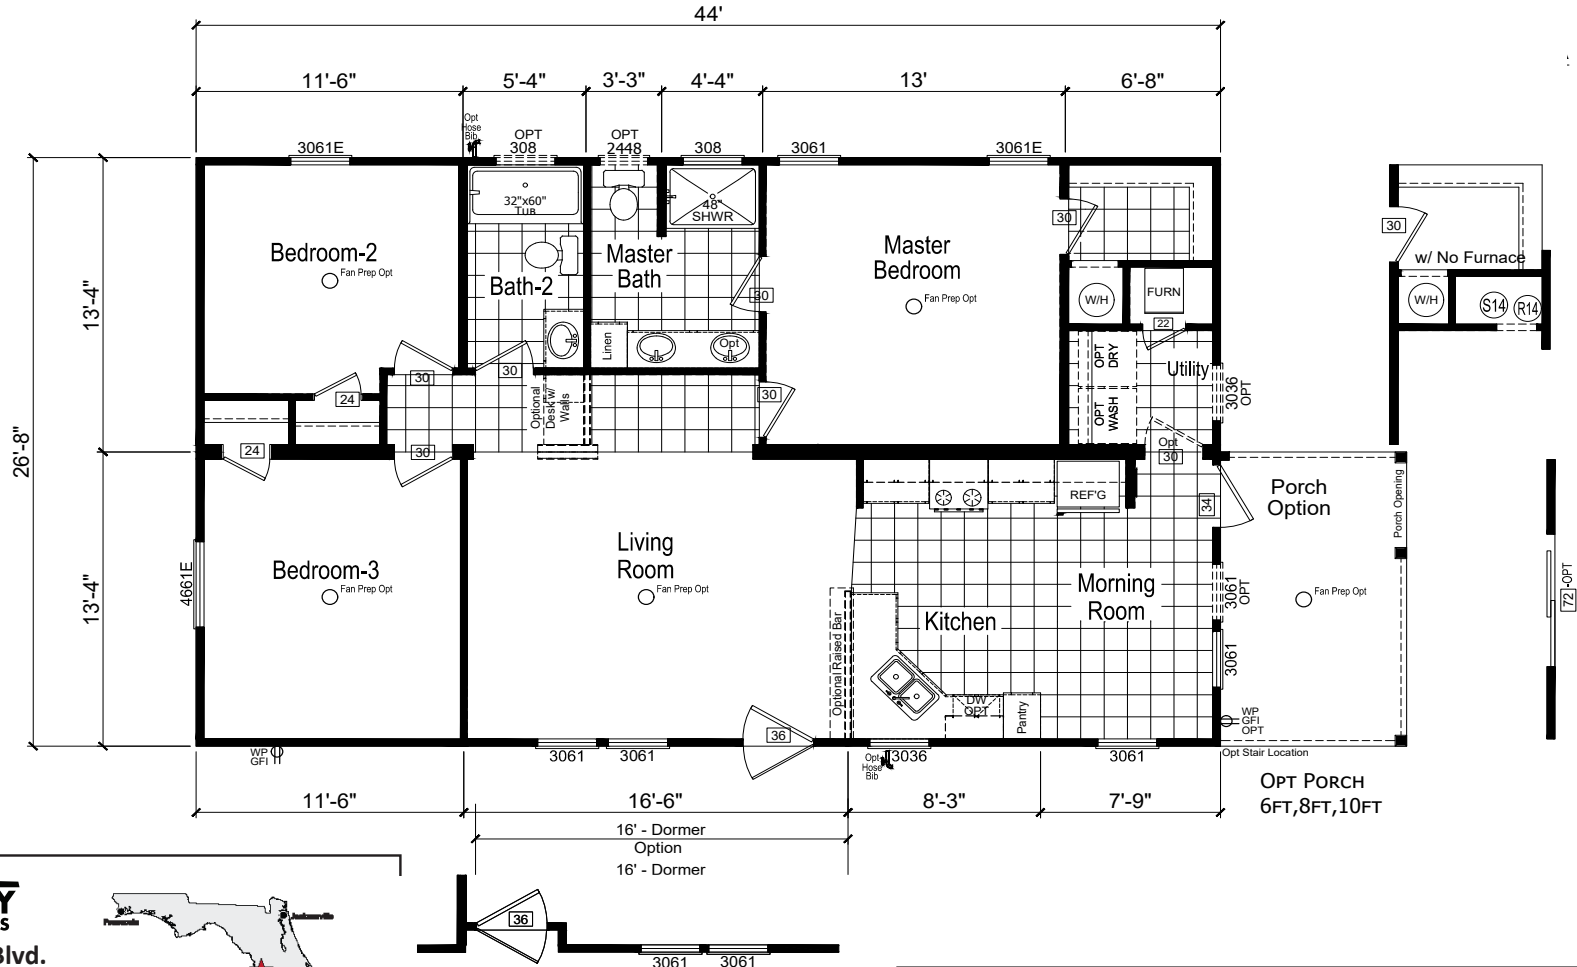

Gretna

Trinity Series

3 Bedrooms, 2 Baths
Approx. 1,173 Sq. Ft.

Last Updated: 7-8-20

FACTORY Select HOMES
 19280 Cortez Blvd.
 Brooksville, FL 34601
 1-800-716-6337
 www.FactorySelectHomes.com
 For Detailed Directions See