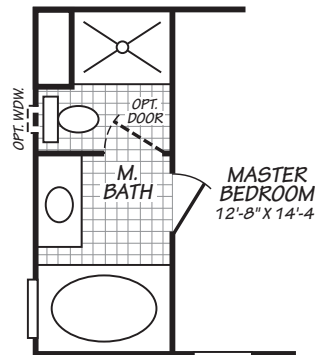

# FactorySelectHomes

3 Bedrooms, 2 Baths  
Approx. 1,140 Sq. Ft.

Last Updated: 10-11-19

Please Note: Standard Front Door is Blank, Outswing, No Storm Door

OPT. GLAMOUR BATH #2

OPT. GLAMOUR BATH #1

OPT. WDW.  
OPTIONAL TWO BEDROOM