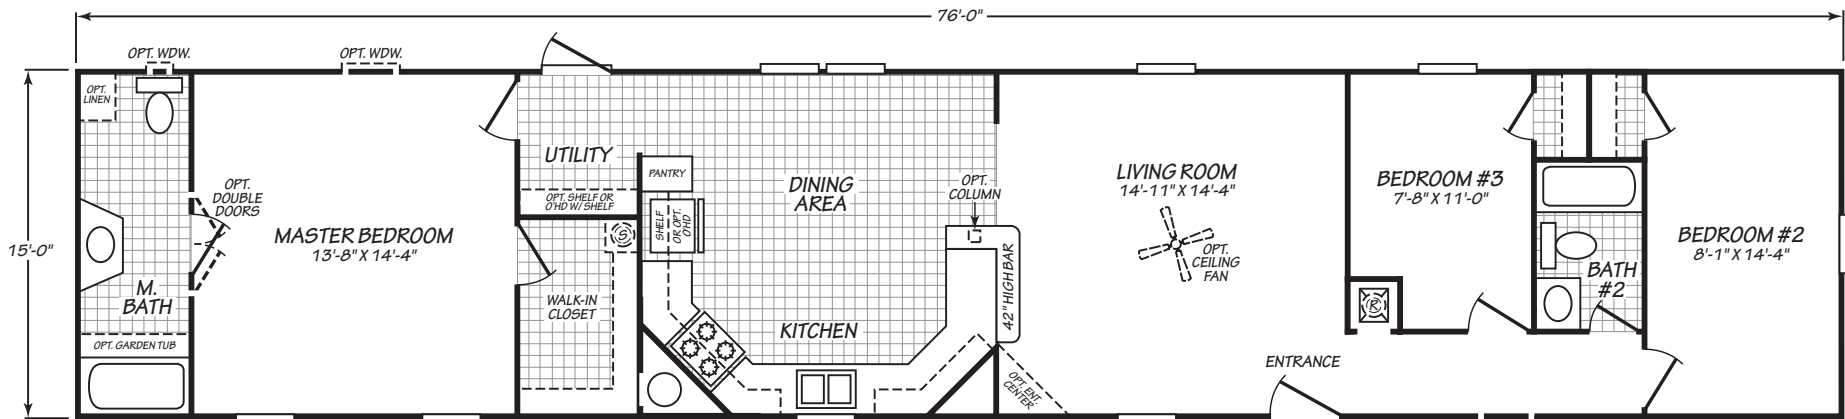

# FactorySelectHomes

3 Bedrooms, 2 Baths  
Approx. 1,140 Sq. Ft.

Last Updated: 10-11-19

Please Note: Standard Front Door is Blank, Outswing, No Storm Door

OPT. GLAMOUR BATH #2

OPT. GLAMOUR BATH #1

OPT. WDW.  
OPTIONAL TWO BEDROOM