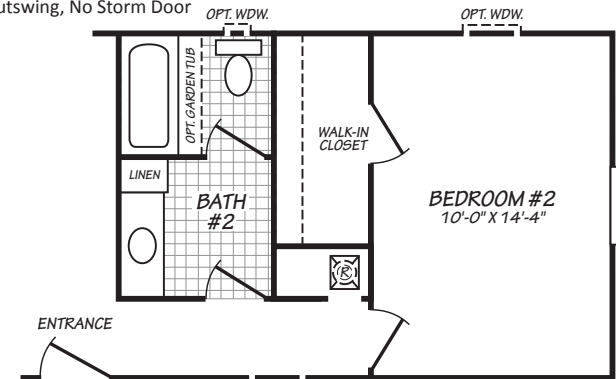

# FactorySelectHomes

3 Bedrooms, 2 Baths  
Approx. 1,140 Sq. Ft.

Last Updated: 10-11-19

Please Note: Standard Front Door is Blank, Outswing, No Storm Door

OPT. GLAMOUR BATH #2

OPT. GLAMOUR BATH #1

OPT. WDW.  
OPTIONAL TWO BEDROOM