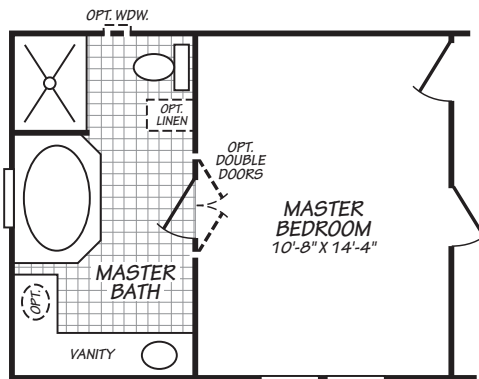

# FactorySelectHomes

3 Bedrooms, 2 Baths  
Approx. 1,140 Sq. Ft.

Last Updated: 10-11-19

Please Note: Standard Front Door is Blank, Outswing, No Storm Door

OPT. GLAMOUR BATH #2

OPT. GLAMOUR BATH #1

OPT. WDW.  
OPTIONAL TWO BEDROOM