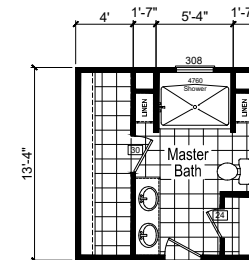

# Bronson

Riverview Series

3 Bedrooms, 2 Baths  
Approx. 1,600 Sq. Ft.

Last Updated: 7-7-20

OPT. GLAMOUR BATH-2

OPT. GLAMOUR BATH-3

OPT. BAYPOINT KITCHEN

OPT. BEDROOM-4