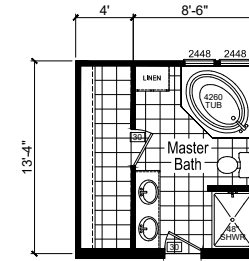

# Bronson

Riverview Series

3 Bedrooms, 2 Baths  
Approx. 1,600 Sq. Ft.

Last Updated: 7-7-20

OPT. GLAMOUR BATH-2

OPT. GLAMOUR BATH-3

OPT. BAYPOINT KITCHEN

OPT. BEDROOM-4