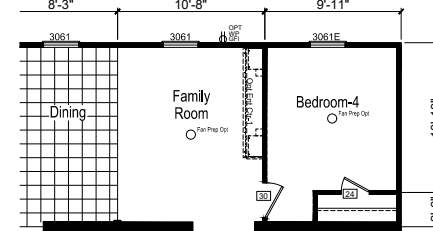

# Bronson

Riverview Series

3 Bedrooms, 2 Baths  
Approx. 1,600 Sq. Ft.

Last Updated: 7-7-20

OPT. GLAMOUR BATH-2

OPT. GLAMOUR BATH-3

OPT. BAYPOINT KITCHEN

OPT. BEDROOM-4