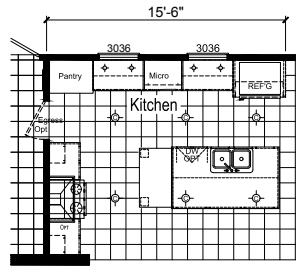

OPT. BAYPOINT KITCHEN