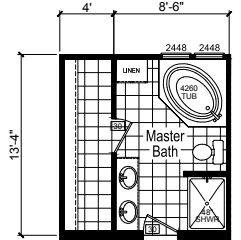

Bronson

Riverview Series

FactorySelectHomes

3 Bedrooms, 2 Baths
Approx. 1,600 Sq. Ft.

Last Updated: 5-16-19

OPT. GLAMOUR BATH-1

OPT. GLAMOUR BATH-2

OPT. GLAMOUR BATH-3