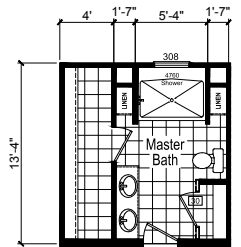

Bronson

Riverview Series

FactorySelectHomes

3 Bedrooms, 2 Baths
Approx. 1,600 Sq. Ft.

Last Updated: 5-16-19

OPT. GLAMOUR BATH-1

OPT. GLAMOUR BATH-2

OPT. GLAMOUR BATH-3