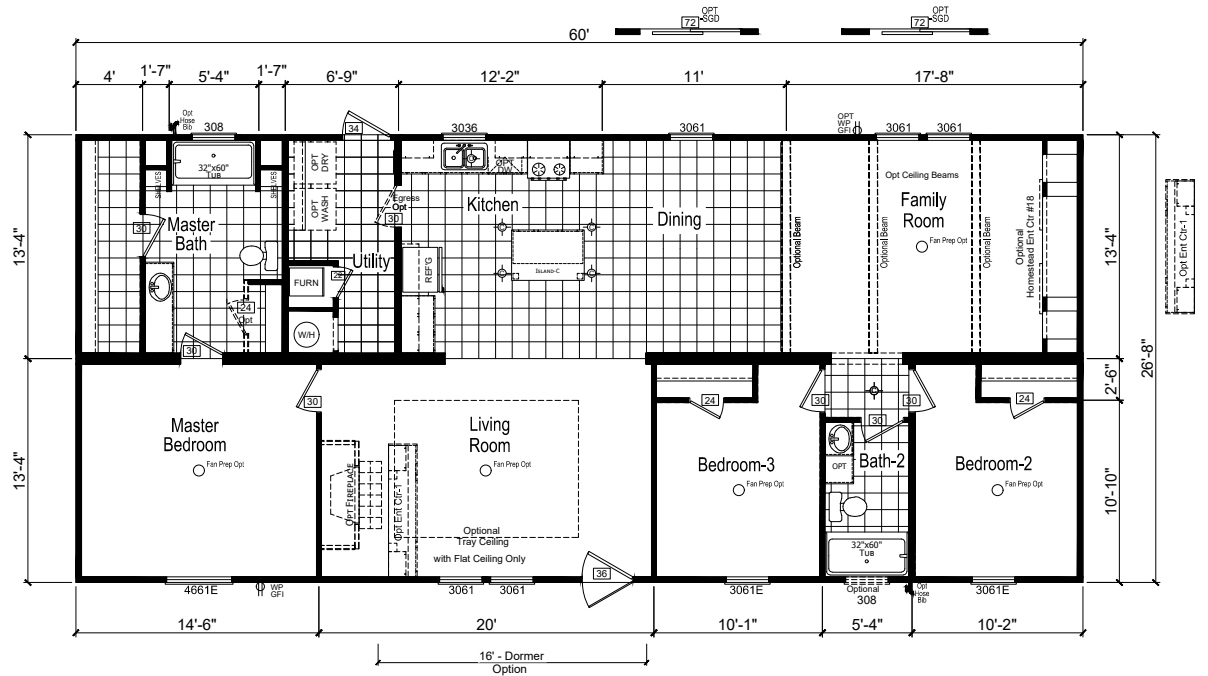

# Bronson

Riverview Series

3 Bedrooms, 2 Baths  
Approx. 1,600 Sq. Ft.

Last Updated: 7-7-20

OPT. GLAMOUR BATH-2

OPT. GLAMOUR BATH-3

OPT. BAYPOINT KITCHEN

OPT. BEDROOM-4