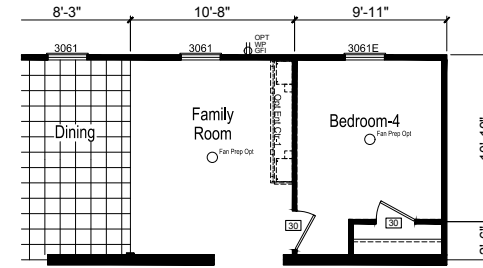

OPT. BEDROOM-4