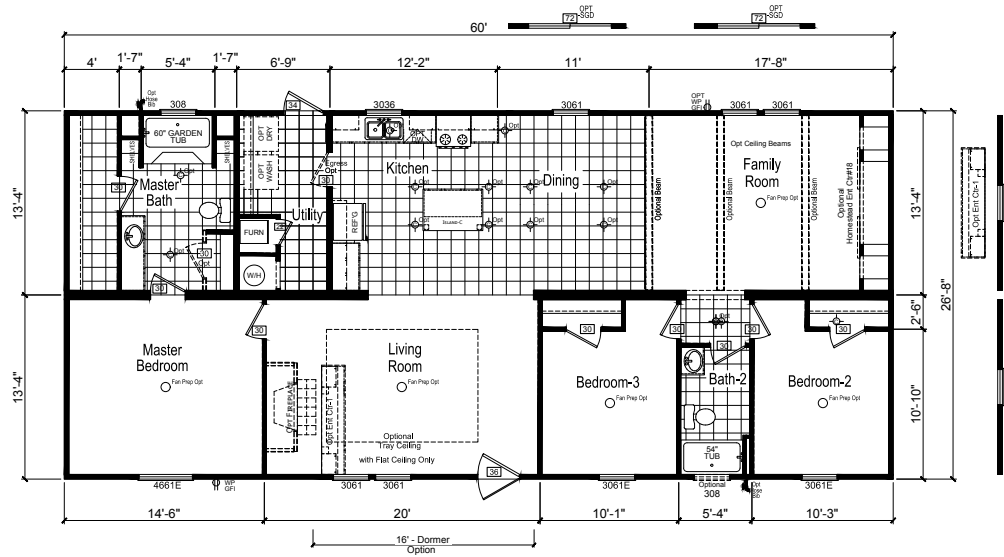

Bronson

Riverview Series

FactorySelectHomes

3 Bedrooms, 2 Baths
Approx. 1,600 Sq. Ft.

Last Updated: 5-16-19

Clg Duct ~ No Furn

FactorySelectHomes

19280 Cortez Blvd.
Brooksville, FL 34601
1-800-716-6337

www.FactorySelectHomes.com

For Detailed Directions See Map On Our Website

I authorize Factory Expo Home Centers to build my house, per this plan.

X _____

Customer Signature/Date

Important: Due to our policy of constant improvement, all information in our brochures may vary from actual home. The right is reserved to make changes at any time, without notice or obligation, in colors, materials, specifications, processes, and models. All dimensions and square footage calculations are nominal and approximate figures. Please check with your sales person for specific and current information.