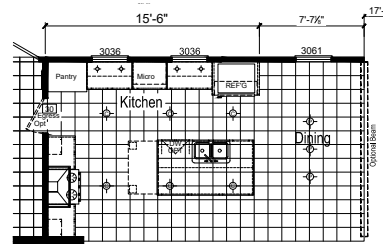

# Bronson

Riverview Series

3 Bedrooms, 2 Baths  
Approx. 1,600 Sq. Ft.

Last Updated: 7-7-20

OPT. GLAMOUR BATH-2

OPT. GLAMOUR BATH-3

OPT. BAYPOINT KITCHEN

OPT. BEDROOM-4