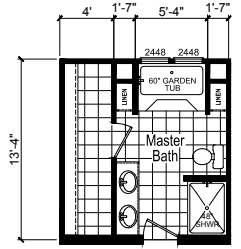

Bronson

Riverview Series

FactorySelectHomes

3 Bedrooms, 2 Baths
Approx. 1,600 Sq. Ft.

Last Updated: 5-16-19

OPT. GLAMOUR BATH-1

OPT. GLAMOUR BATH-2

OPT. GLAMOUR BATH-3