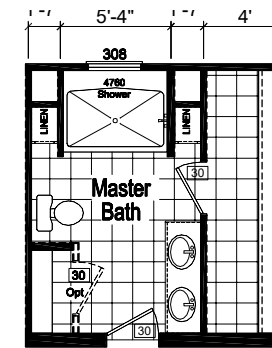

Briar

Riverview Series

FactorySelectHomes

3 Bedrooms, 2 Baths
Approx. 1,280 Sq. Ft.

Last Updated: 9-18-18

OPT. GLAMOUR BATH-1

OPT. GLAMOUR BATH-3

FactorySelectHomes