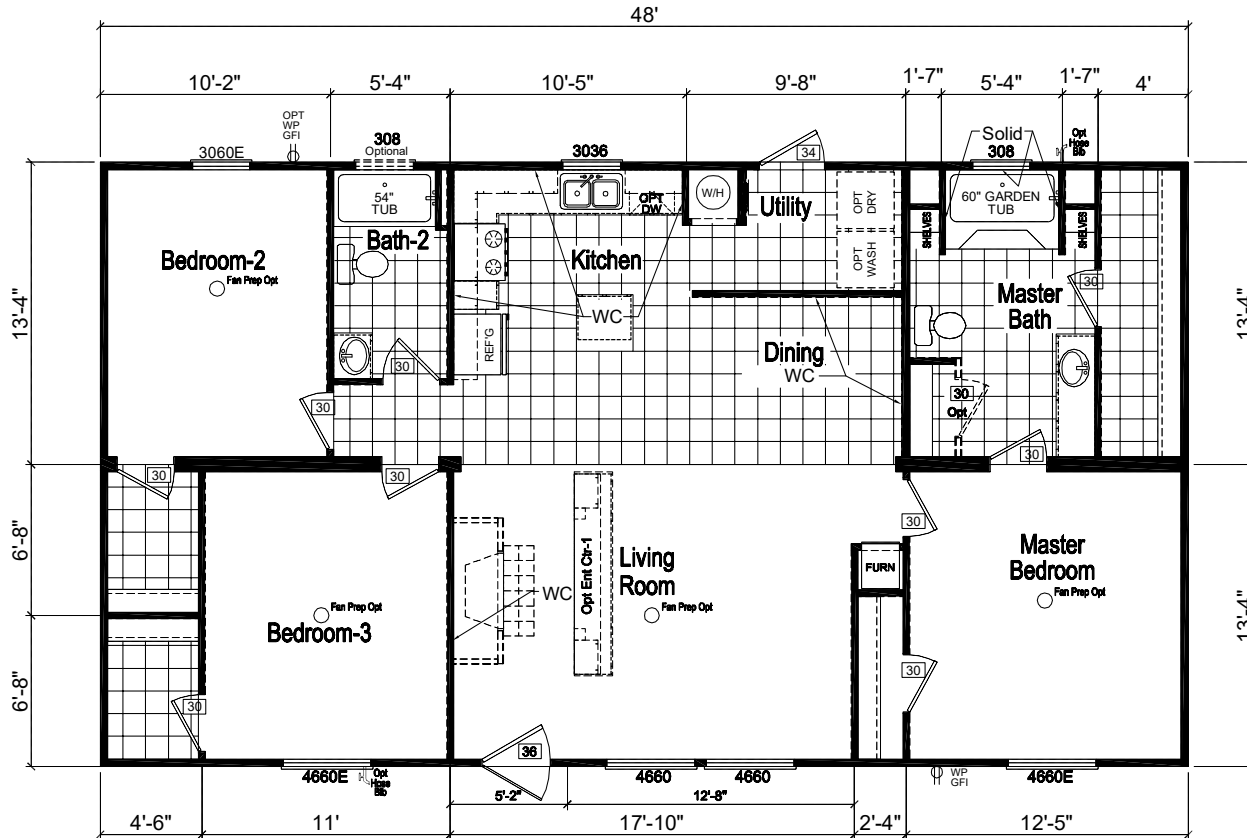

Briar

Riverview Series

FactorySelectHomes

3 Bedrooms, 2 Baths
Approx. 1,280 Sq. Ft.

Last Updated: 9-18-18

OPT. GLAMOUR BATH-1

OPT. GLAMOUR BATH-3

FactorySelectHomes