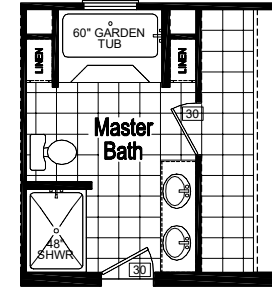

Briar

Riverview Series

FactorySelectHomes

3 Bedrooms, 2 Baths
Approx. 1,280 Sq. Ft.

Last Updated: 9-18-18

OPT. GLAMOUR BATH-1

OPT. GLAMOUR BATH-3

FactorySelectHomes