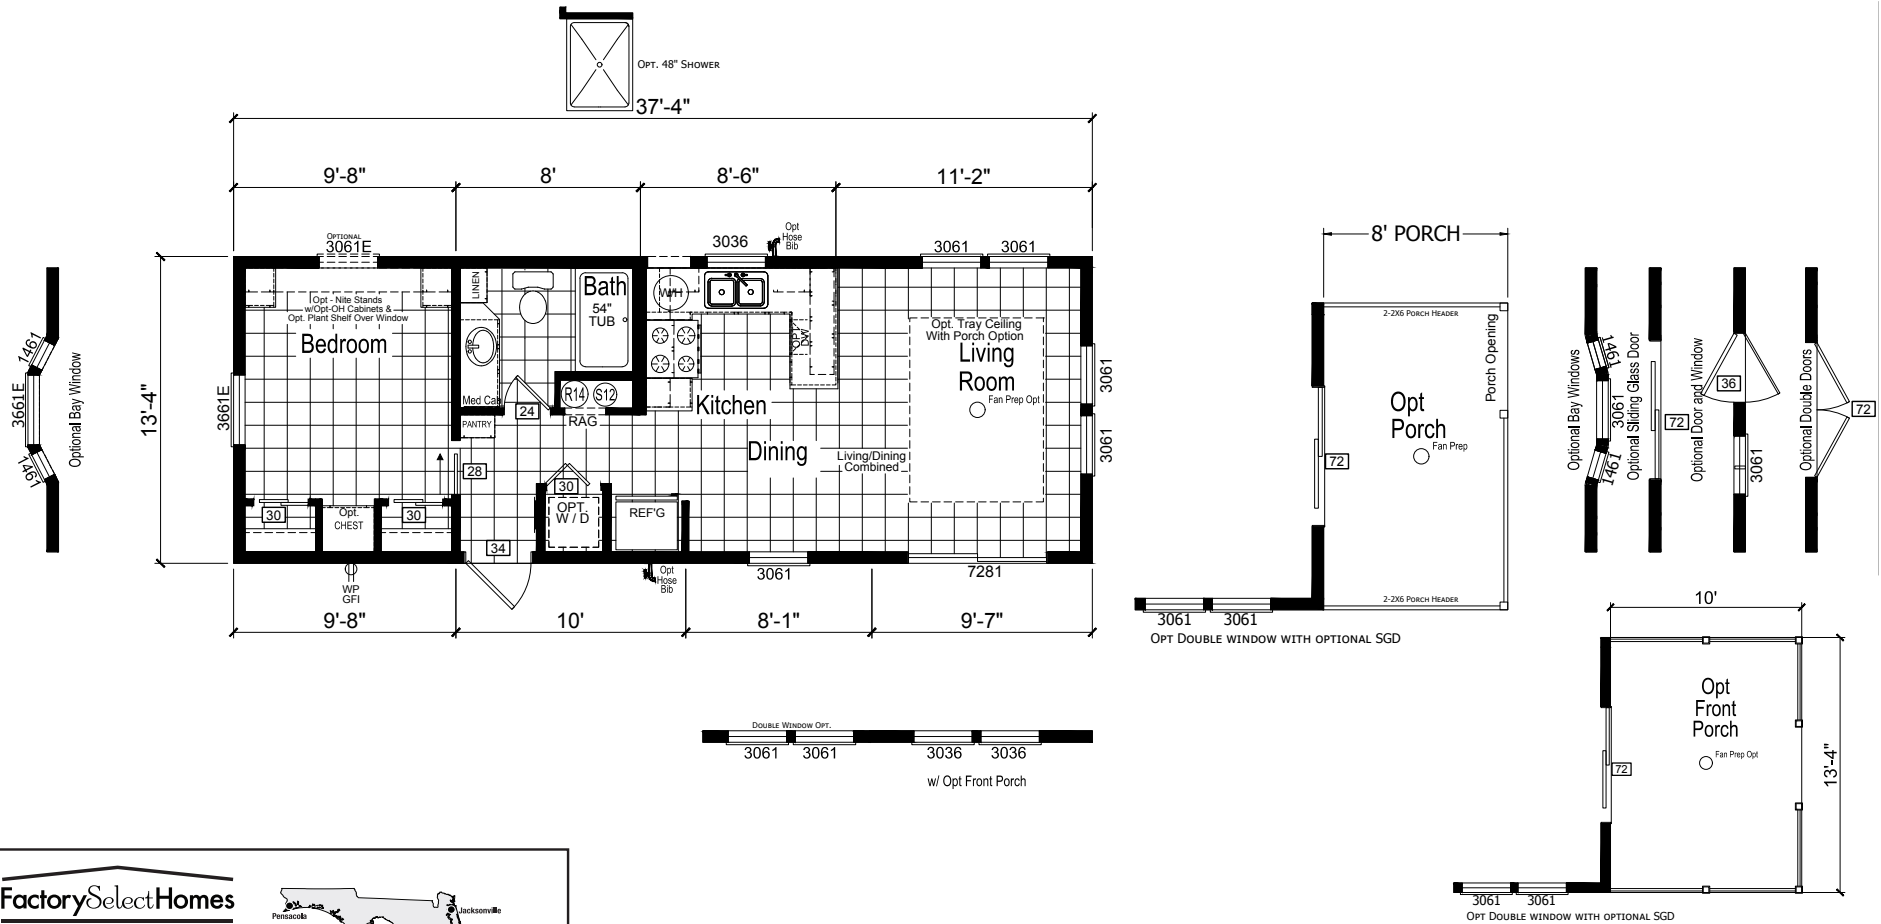

Barnett

Grand Park Series (HUD Code Park Model)

FactorySelectHomes

1 Bedroom, 1 Bath
Approx. 498 Sq. Ft.

Last Updated: 9-14-18

FactorySelectHomes

19280 Cortez Blvd.
Brooksville, FL 34601
1-800-716-6337

www.FactorySelectHomes.com

For Detailed Directions See Map On Our Website

I authorize Factory Expo Home Centers to build my house, per this plan.

X _____

Customer Signature/Date

Important: Due to our policy of constant improvement, all information in our brochures may vary from actual home. The right is reserved to make changes at any time, without notice or obligation, in colors, materials, specifications, processes, and models. All dimensions and square footage calculations are nominal and approximate figures. Please check with your sales person for specific and current information.