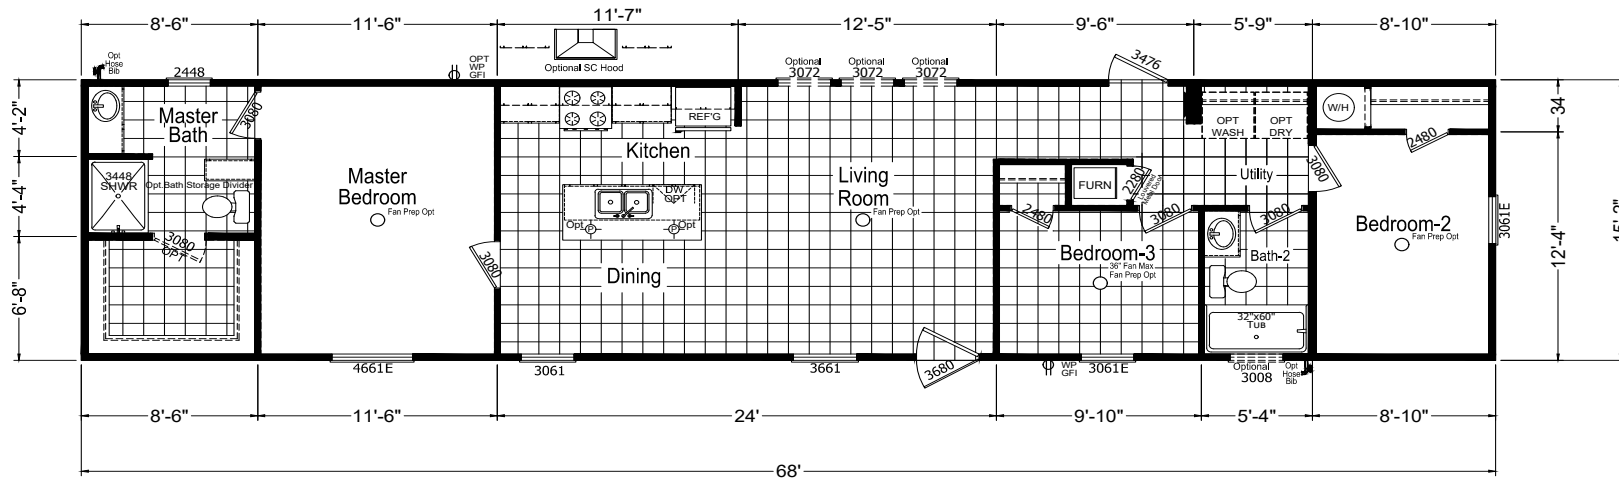

Baret

Trinity Series

2 Bedrooms, 2 Baths
Approx. 1,031 Sq. Ft.

Last Updated: 7-8-20

Optional Master Bath-1

FACTORY Select HOMES
 19280 Cortez Blvd.
 Brooksville, FL 34601
 1-800-716-6337
 www.FactorySelectHomes.com
 For Detailed Directions See