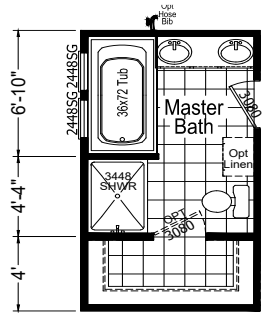

Baret

Trinity Series

2 Bedrooms, 2 Baths
Approx. 1,031 Sq. Ft.

Last Updated: 7-8-20

Optional Master Bath-1

FACTORY Select HOMES
 19280 Cortez Blvd.
 Brooksville, FL 34601
 1-800-716-6337
 www.FactorySelectHomes.com
 For Detailed Directions See